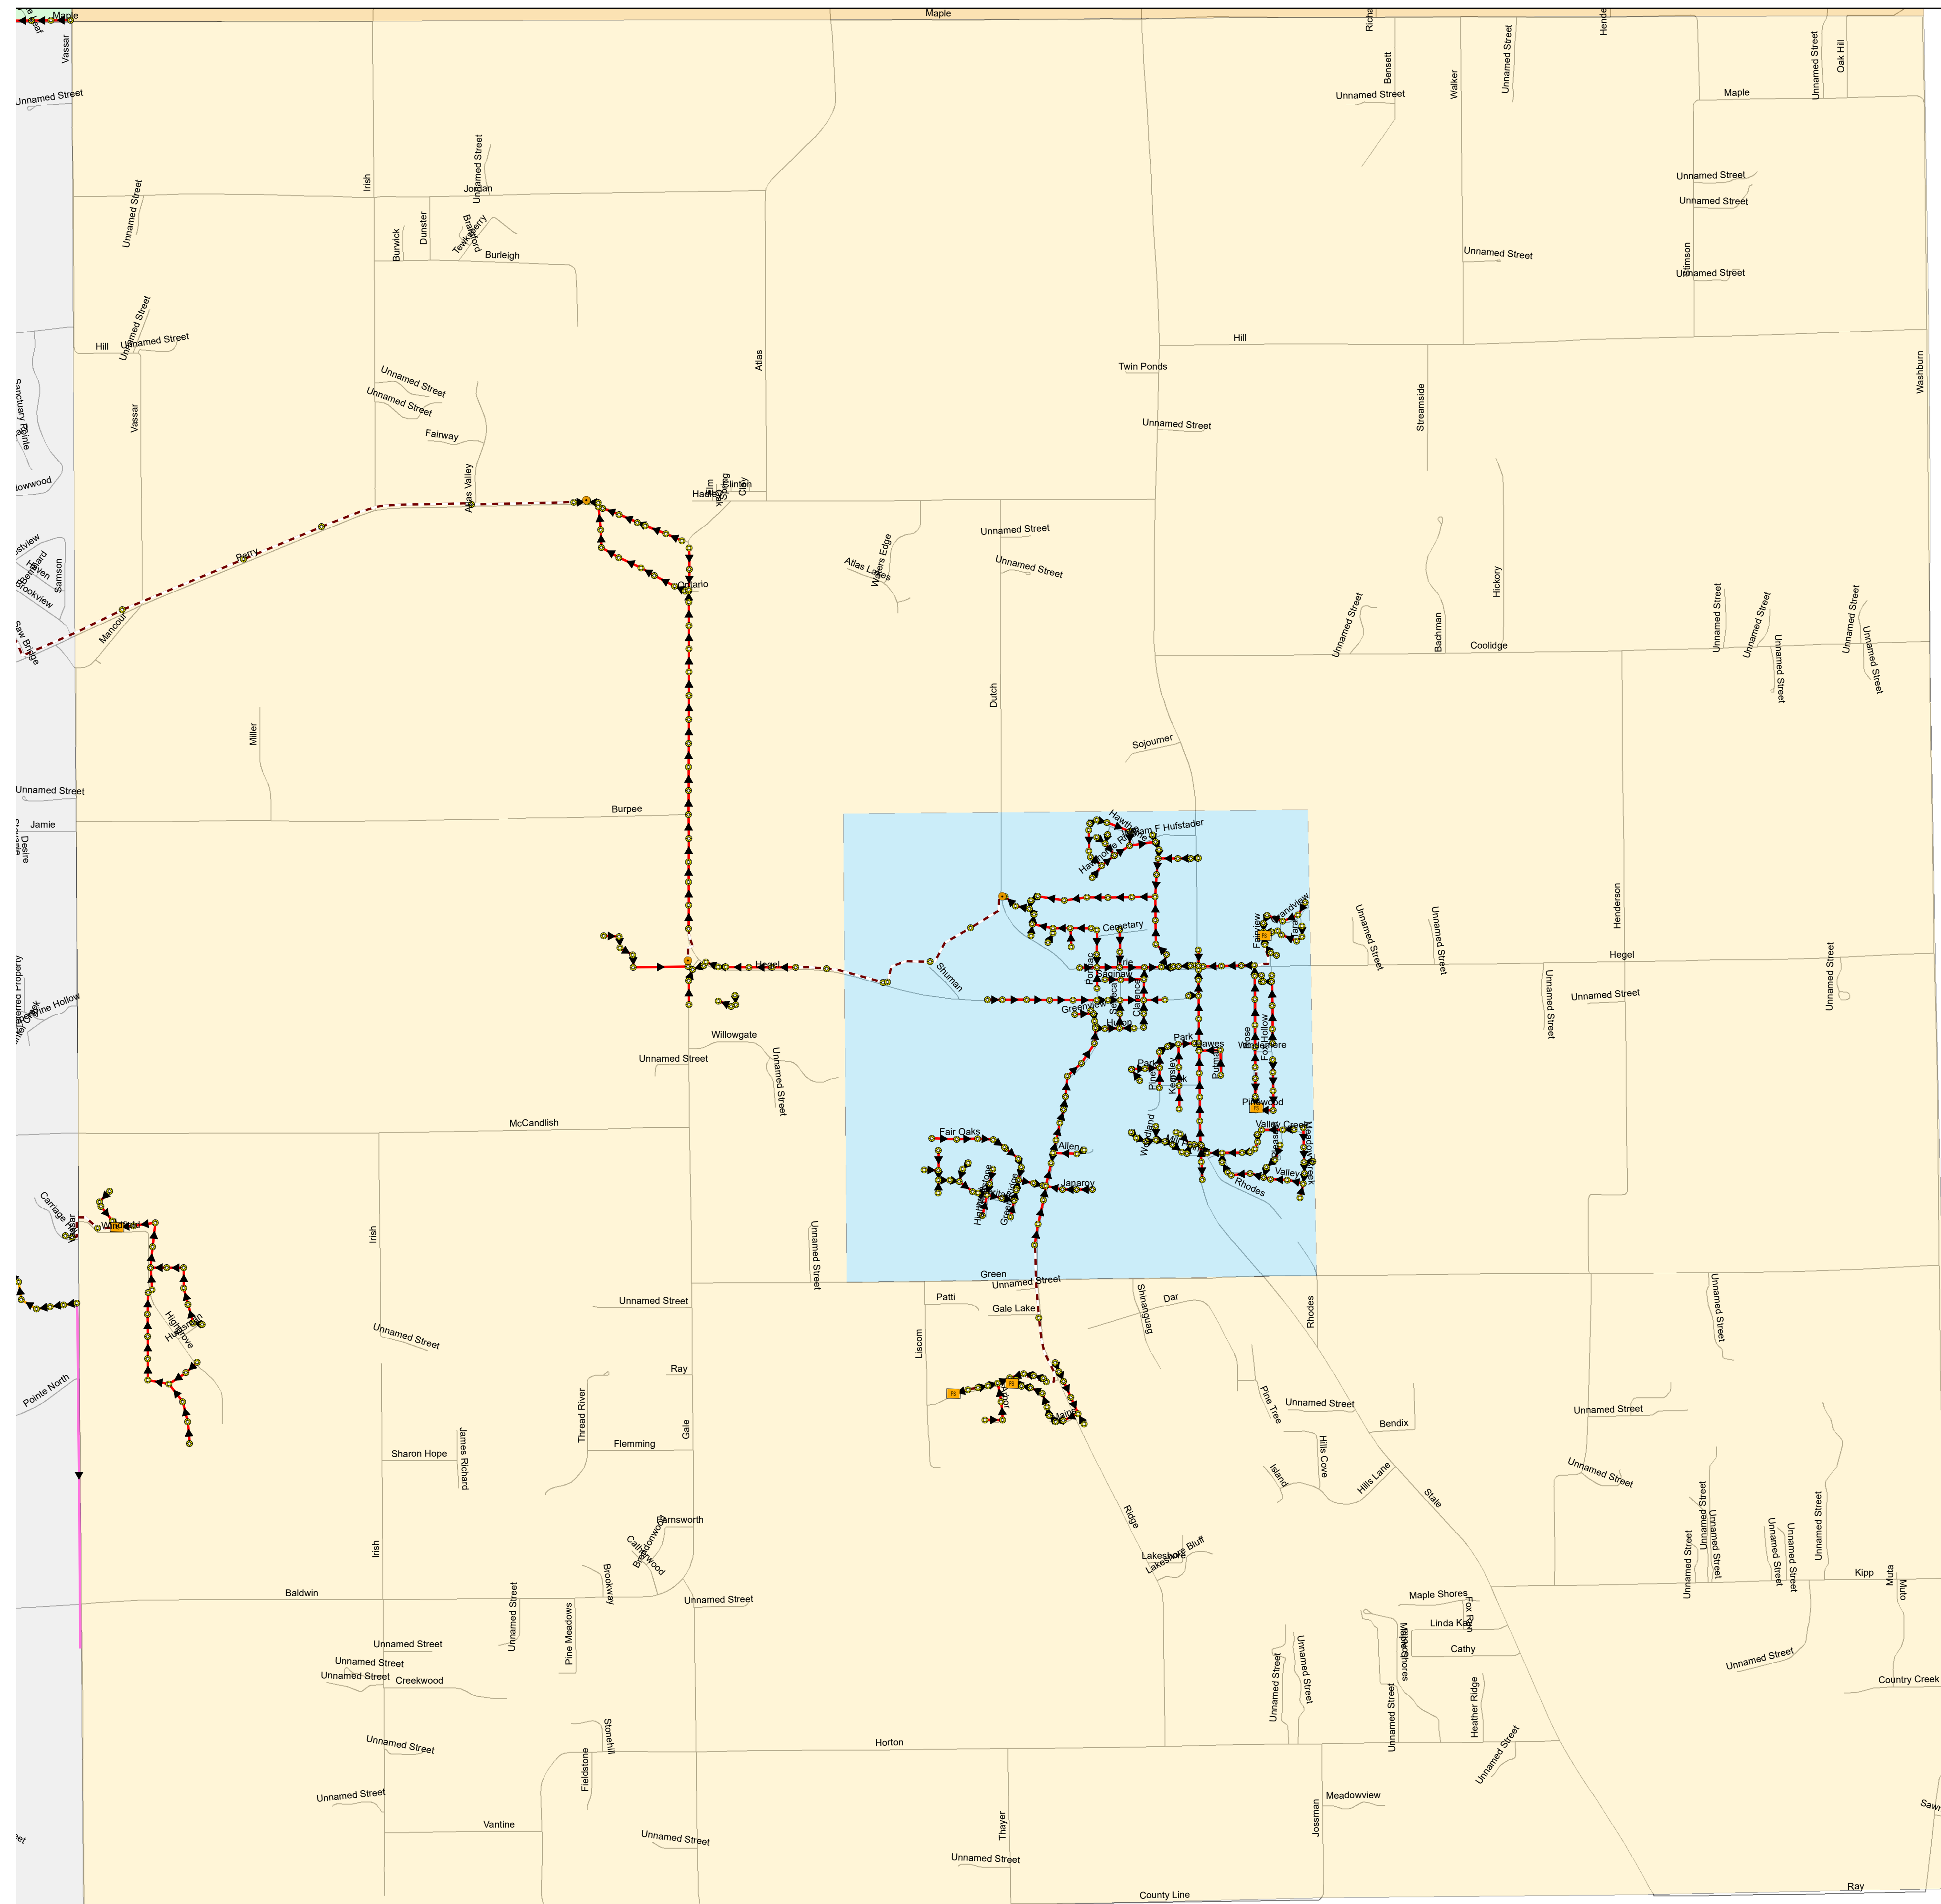

# Atlas Township Sanitary Sewer System

**Legend**

- Sewer Manhole
- Interceptor
- Lateral
- Abandoned
- Sanitary Forcemain
- Pump Station
- Lift Station
- Submersible
- CanStation
- Grinder Station
- Abandoned