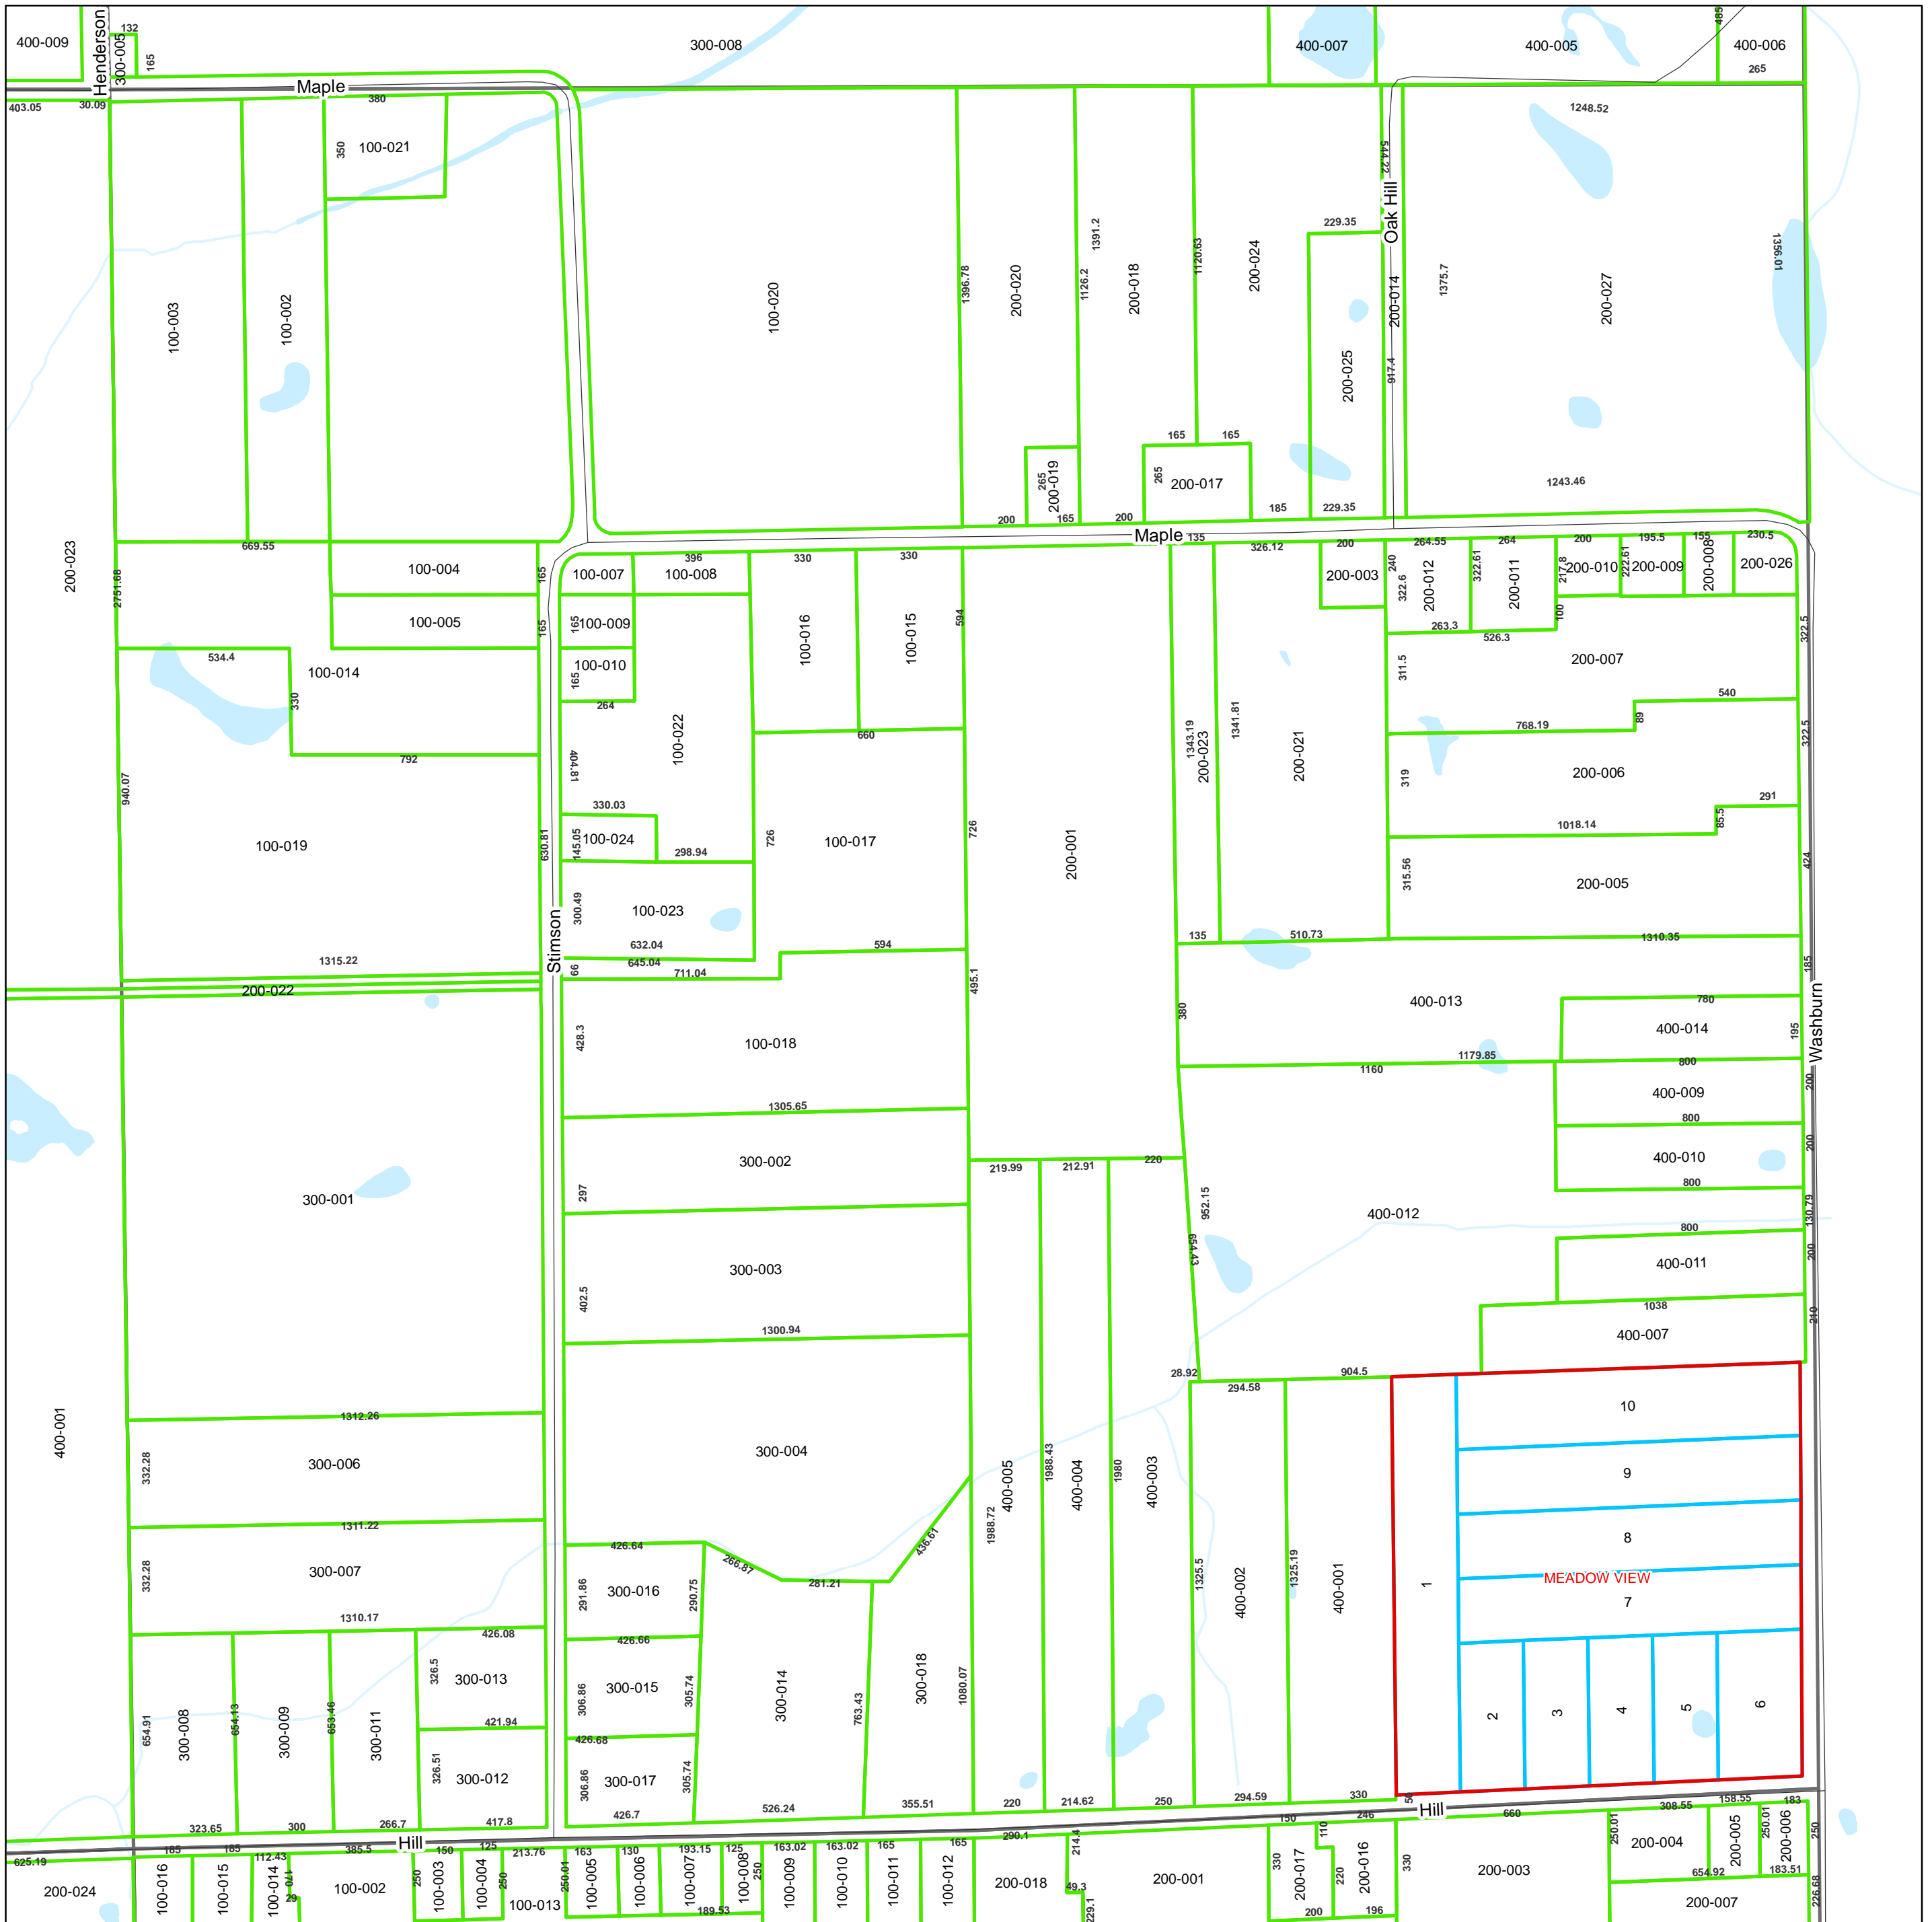

# ATLAS TOWNSHIP SECTION 01

Key

- Roads
- Railroads
- ▭ Subdivison & Condominium Boundary
- ▭ Condominium
- ▭ Lots
- ▭ Tracts

Location

**GENESEE COUNTY**  
MICHIGAN

Tax Parcels for 2021 Mellissa Hayduk, Director

Parcel Information contained on this map is intended to serve as a representation of property records maintained by the Equalization Department and may or may not reflect actual parcel geometry