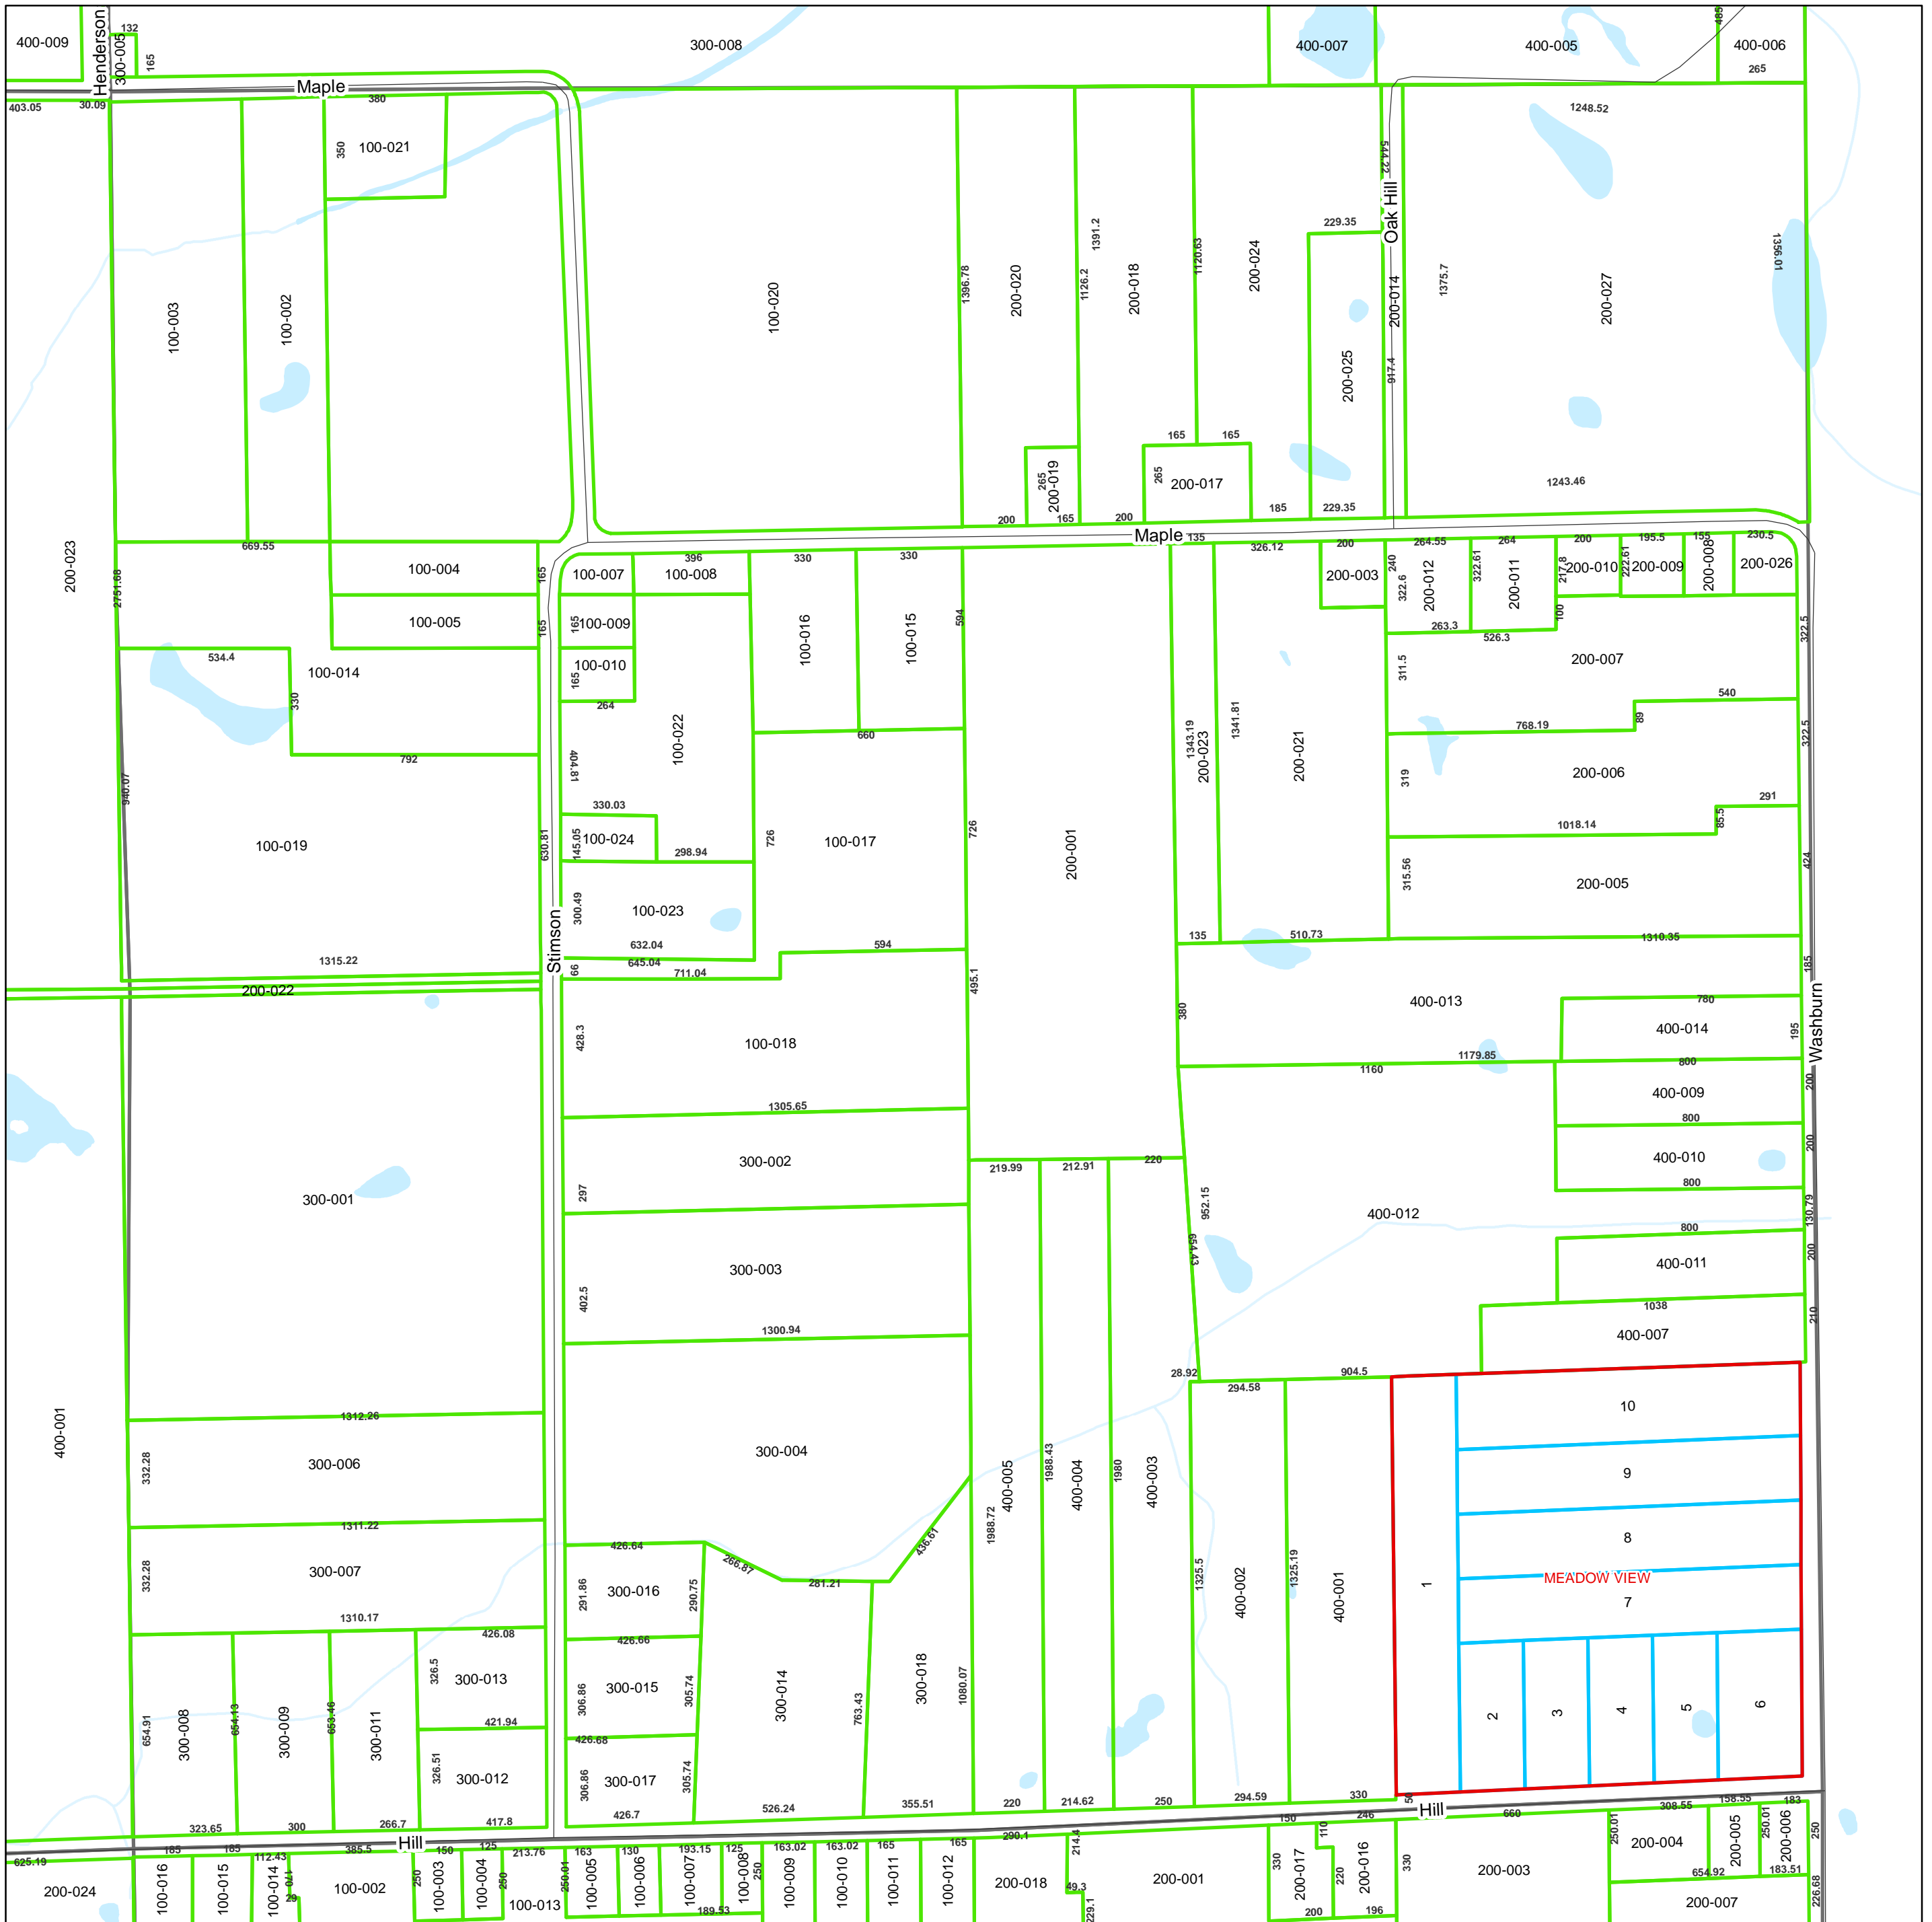

ATLAS TOWNSHIP SECTION 01

Key

- Roads
- Railroads
- ▭ Subdivison & Condominium Boundary
- ▭ Condominium
- ▭ Lots
- ▭ Tracts

Location

GENESEE COUNTY
MICHIGAN

Tax Parcels for 2022 Mellissa Hayduk, Director

Parcel Information contained on this map is intended to serve as a representation of property records maintained by the Equalization Department and may or may not reflect actual parcel geometry