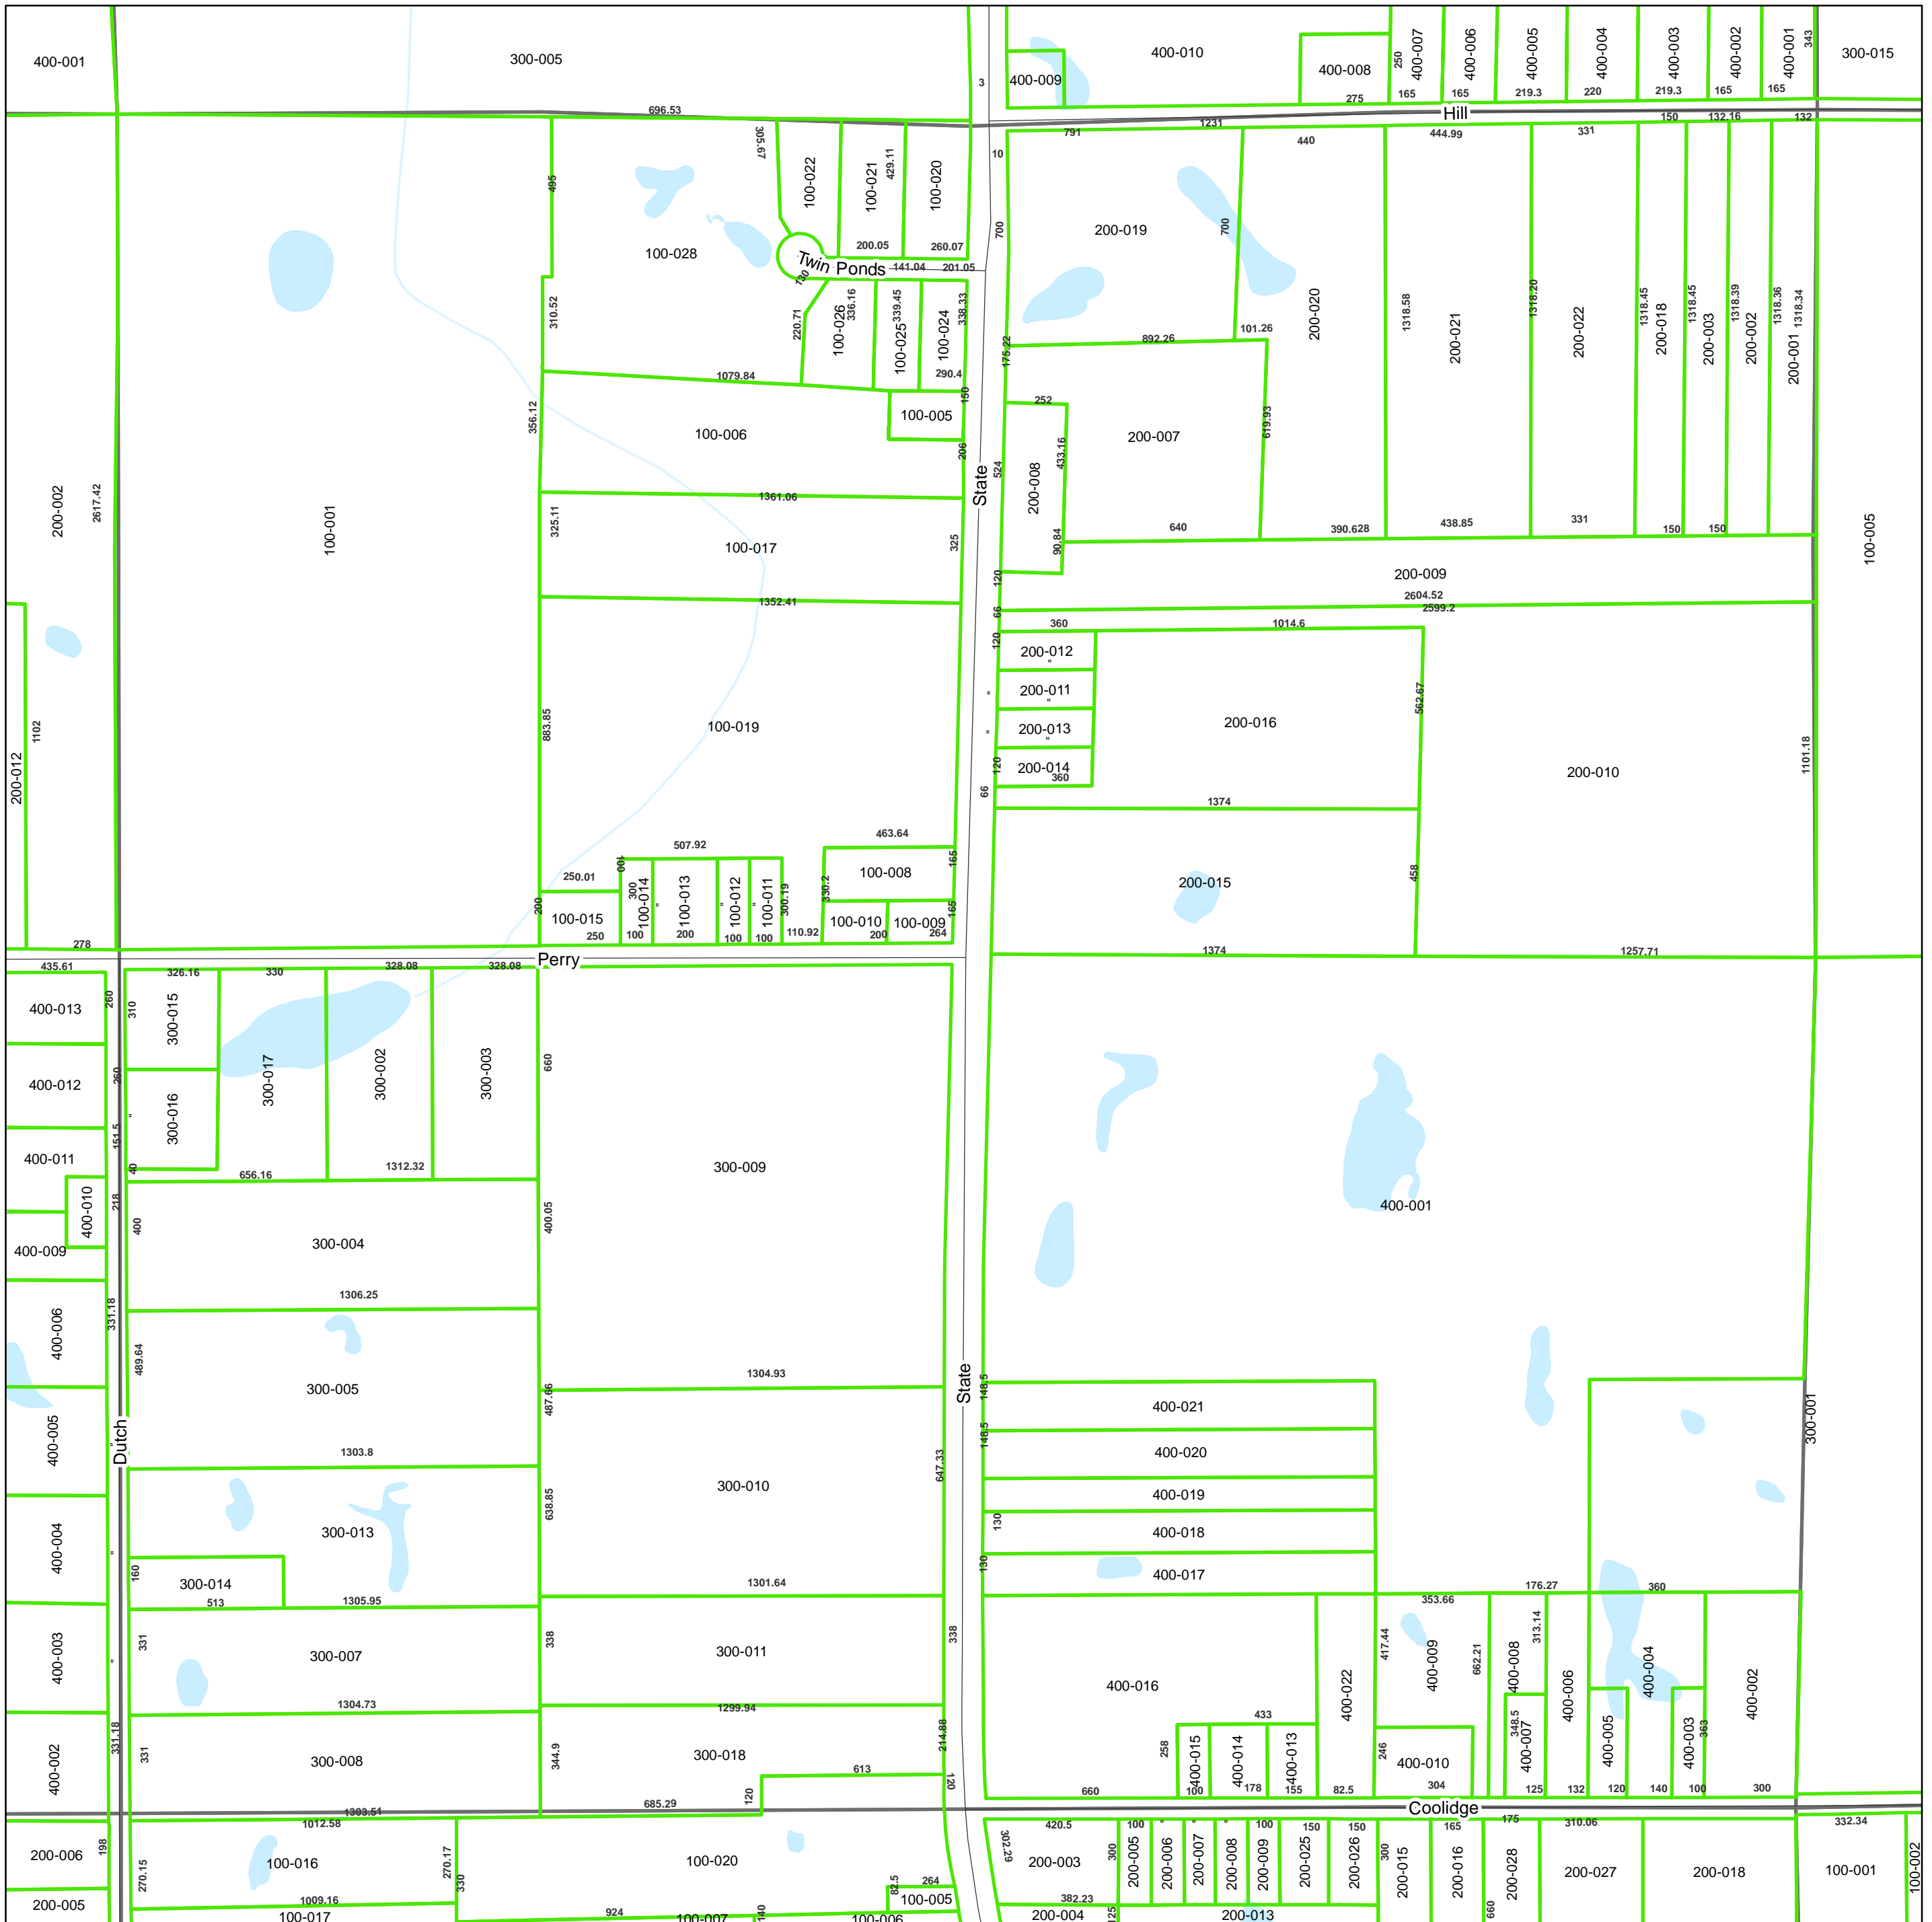

ATLAS TOWNSHIP SECTION 10

Key

- Roads
- Railroads
- ▭ Subdivison & Condominium Boundary
- ▭ Condominium
- ▭ Lots
- ▭ Tracts

Location

GENESEE COUNTY
MICHIGAN

Tax Parcels for 2022 Mellissa Hayduk, Director

Parcel Information contained on this map is intended to serve as a representation of property records maintained by the Equalization Department and may or may not reflect actual parcel geometry