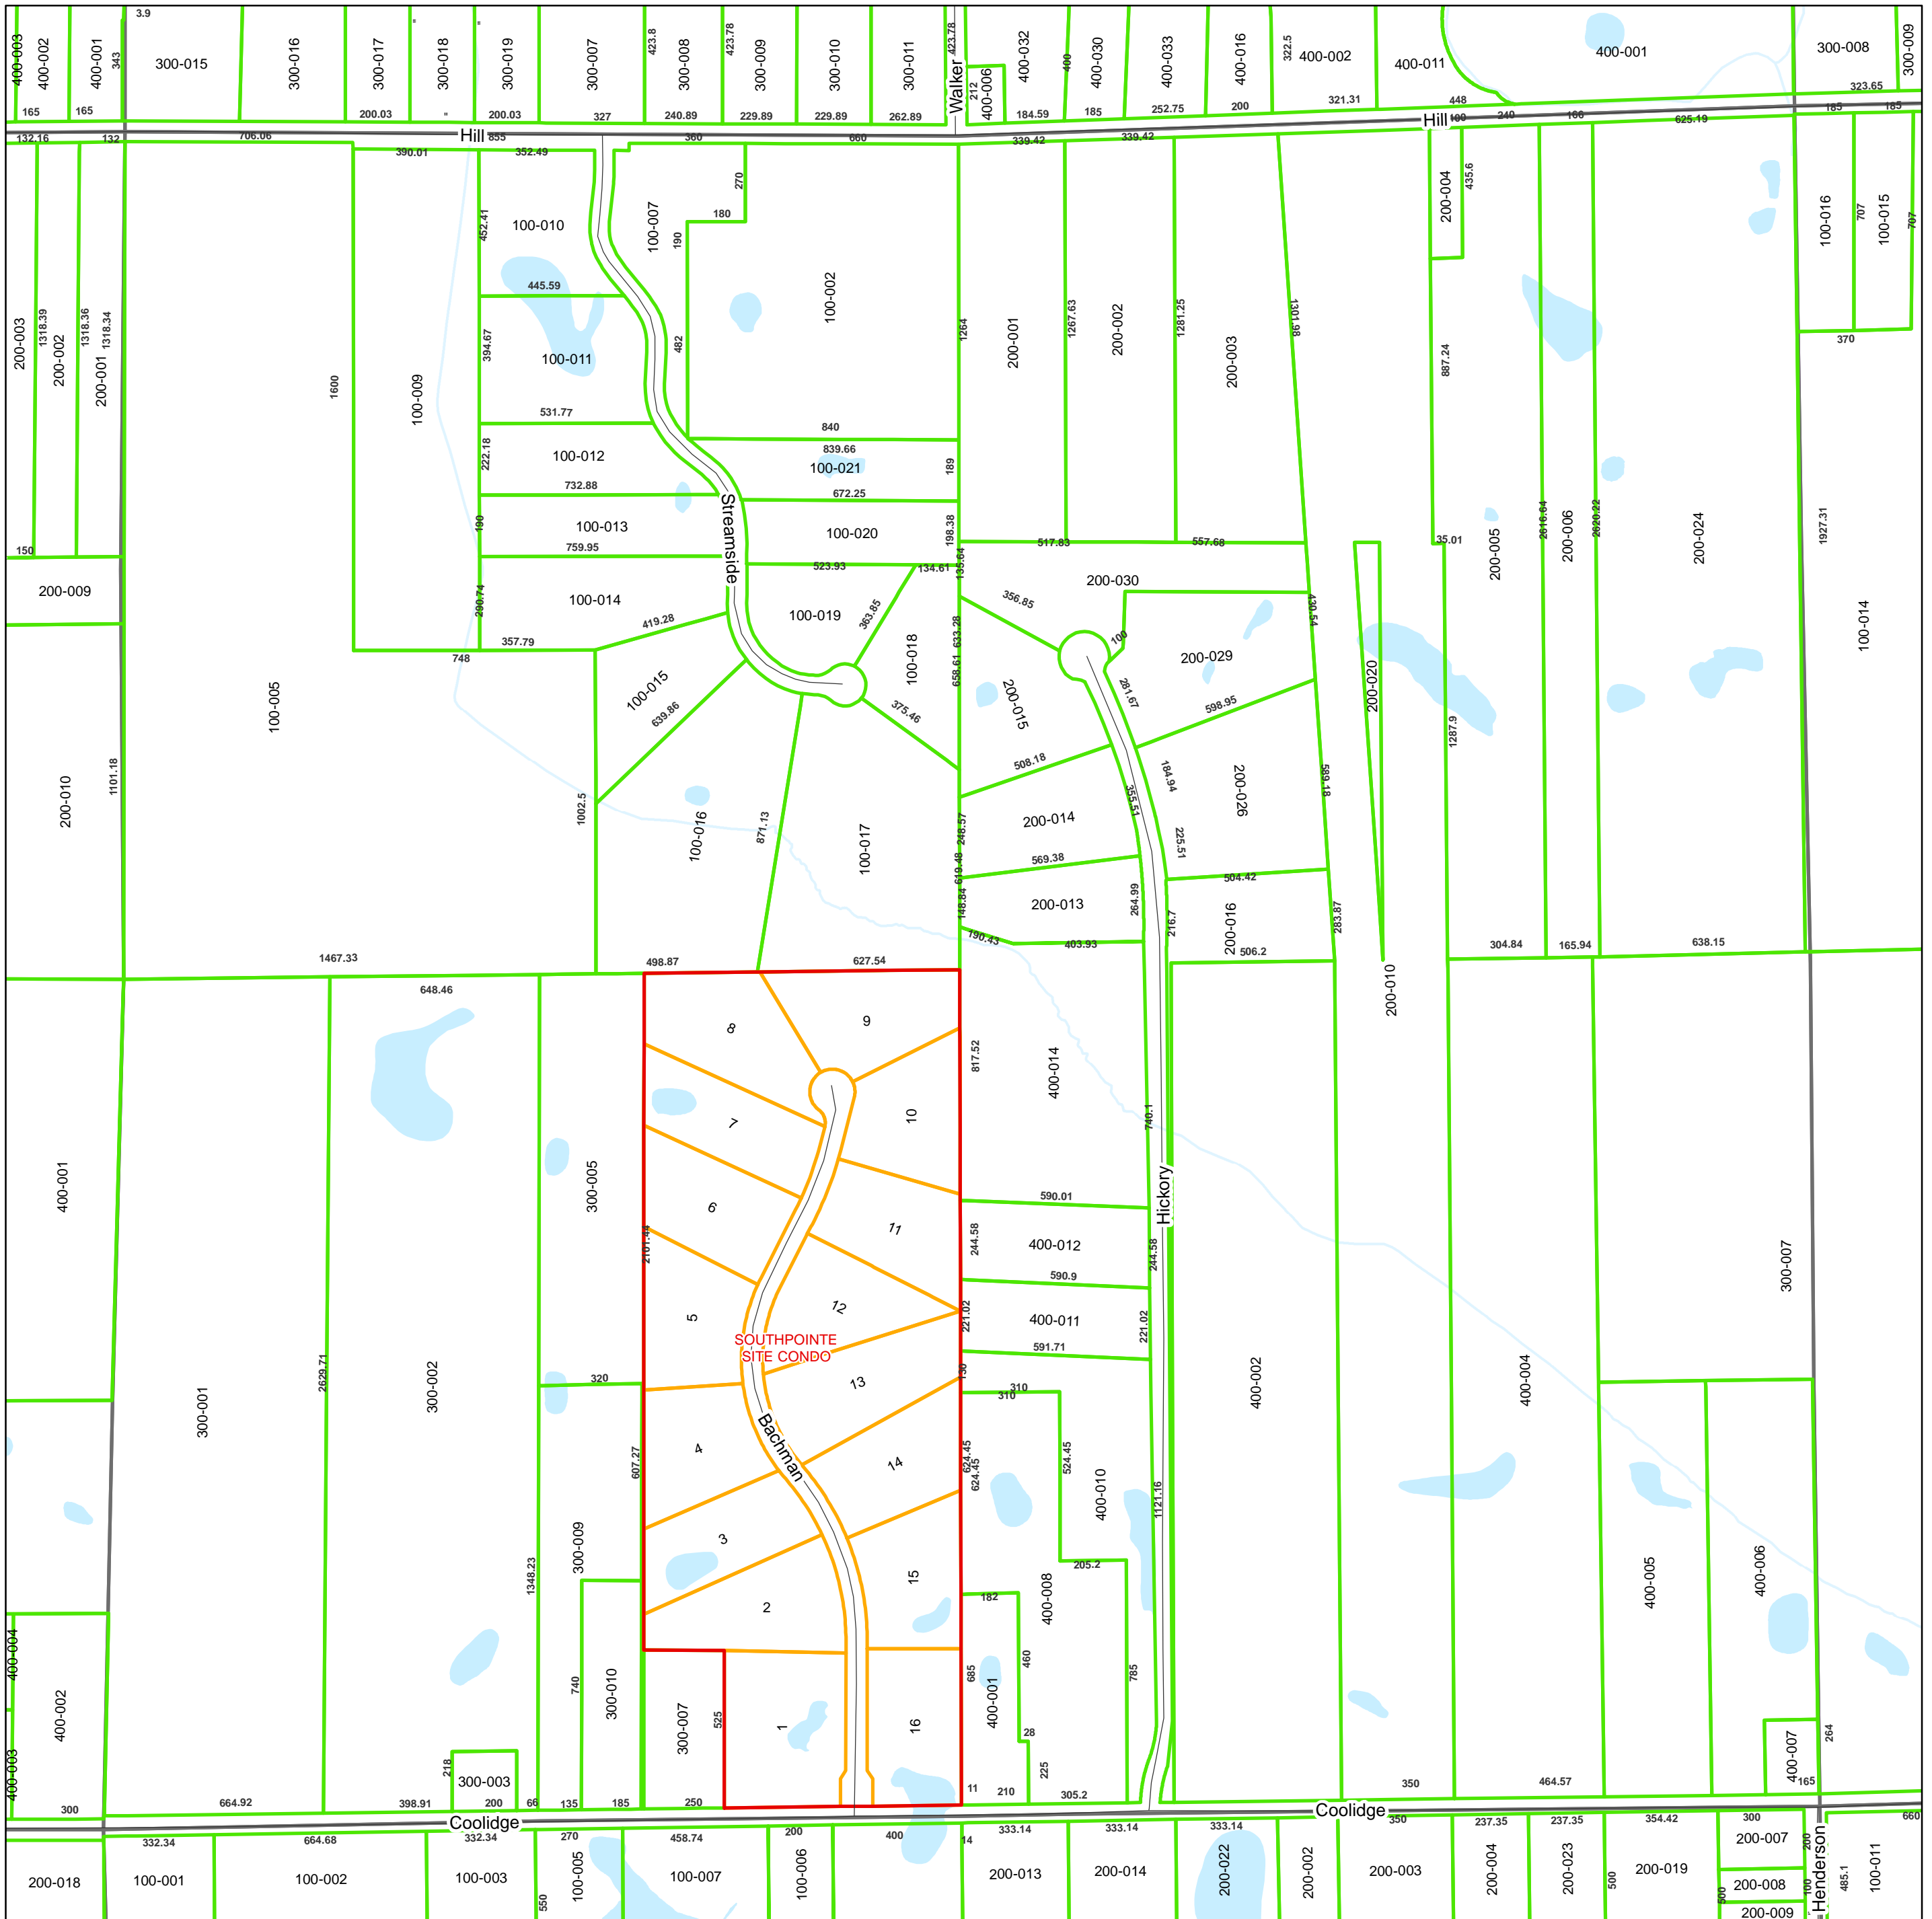

ATLAS TOWNSHIP SECTION 11

GENESEE COUNTY
MICHIGAN

Tax Parcels for 2022 Mellissa Hayduk, Director

Parcel Information contained on this map is intended to serve as a representation of property records maintained by the Equalization Department and may or may not reflect actual parcel geometry

Key

- Roads
- Railroads
- ▭ Subdivison & Condominium Boundary
- ▭ Condominium
- ▭ Lots
- ▭ Tracts

Location