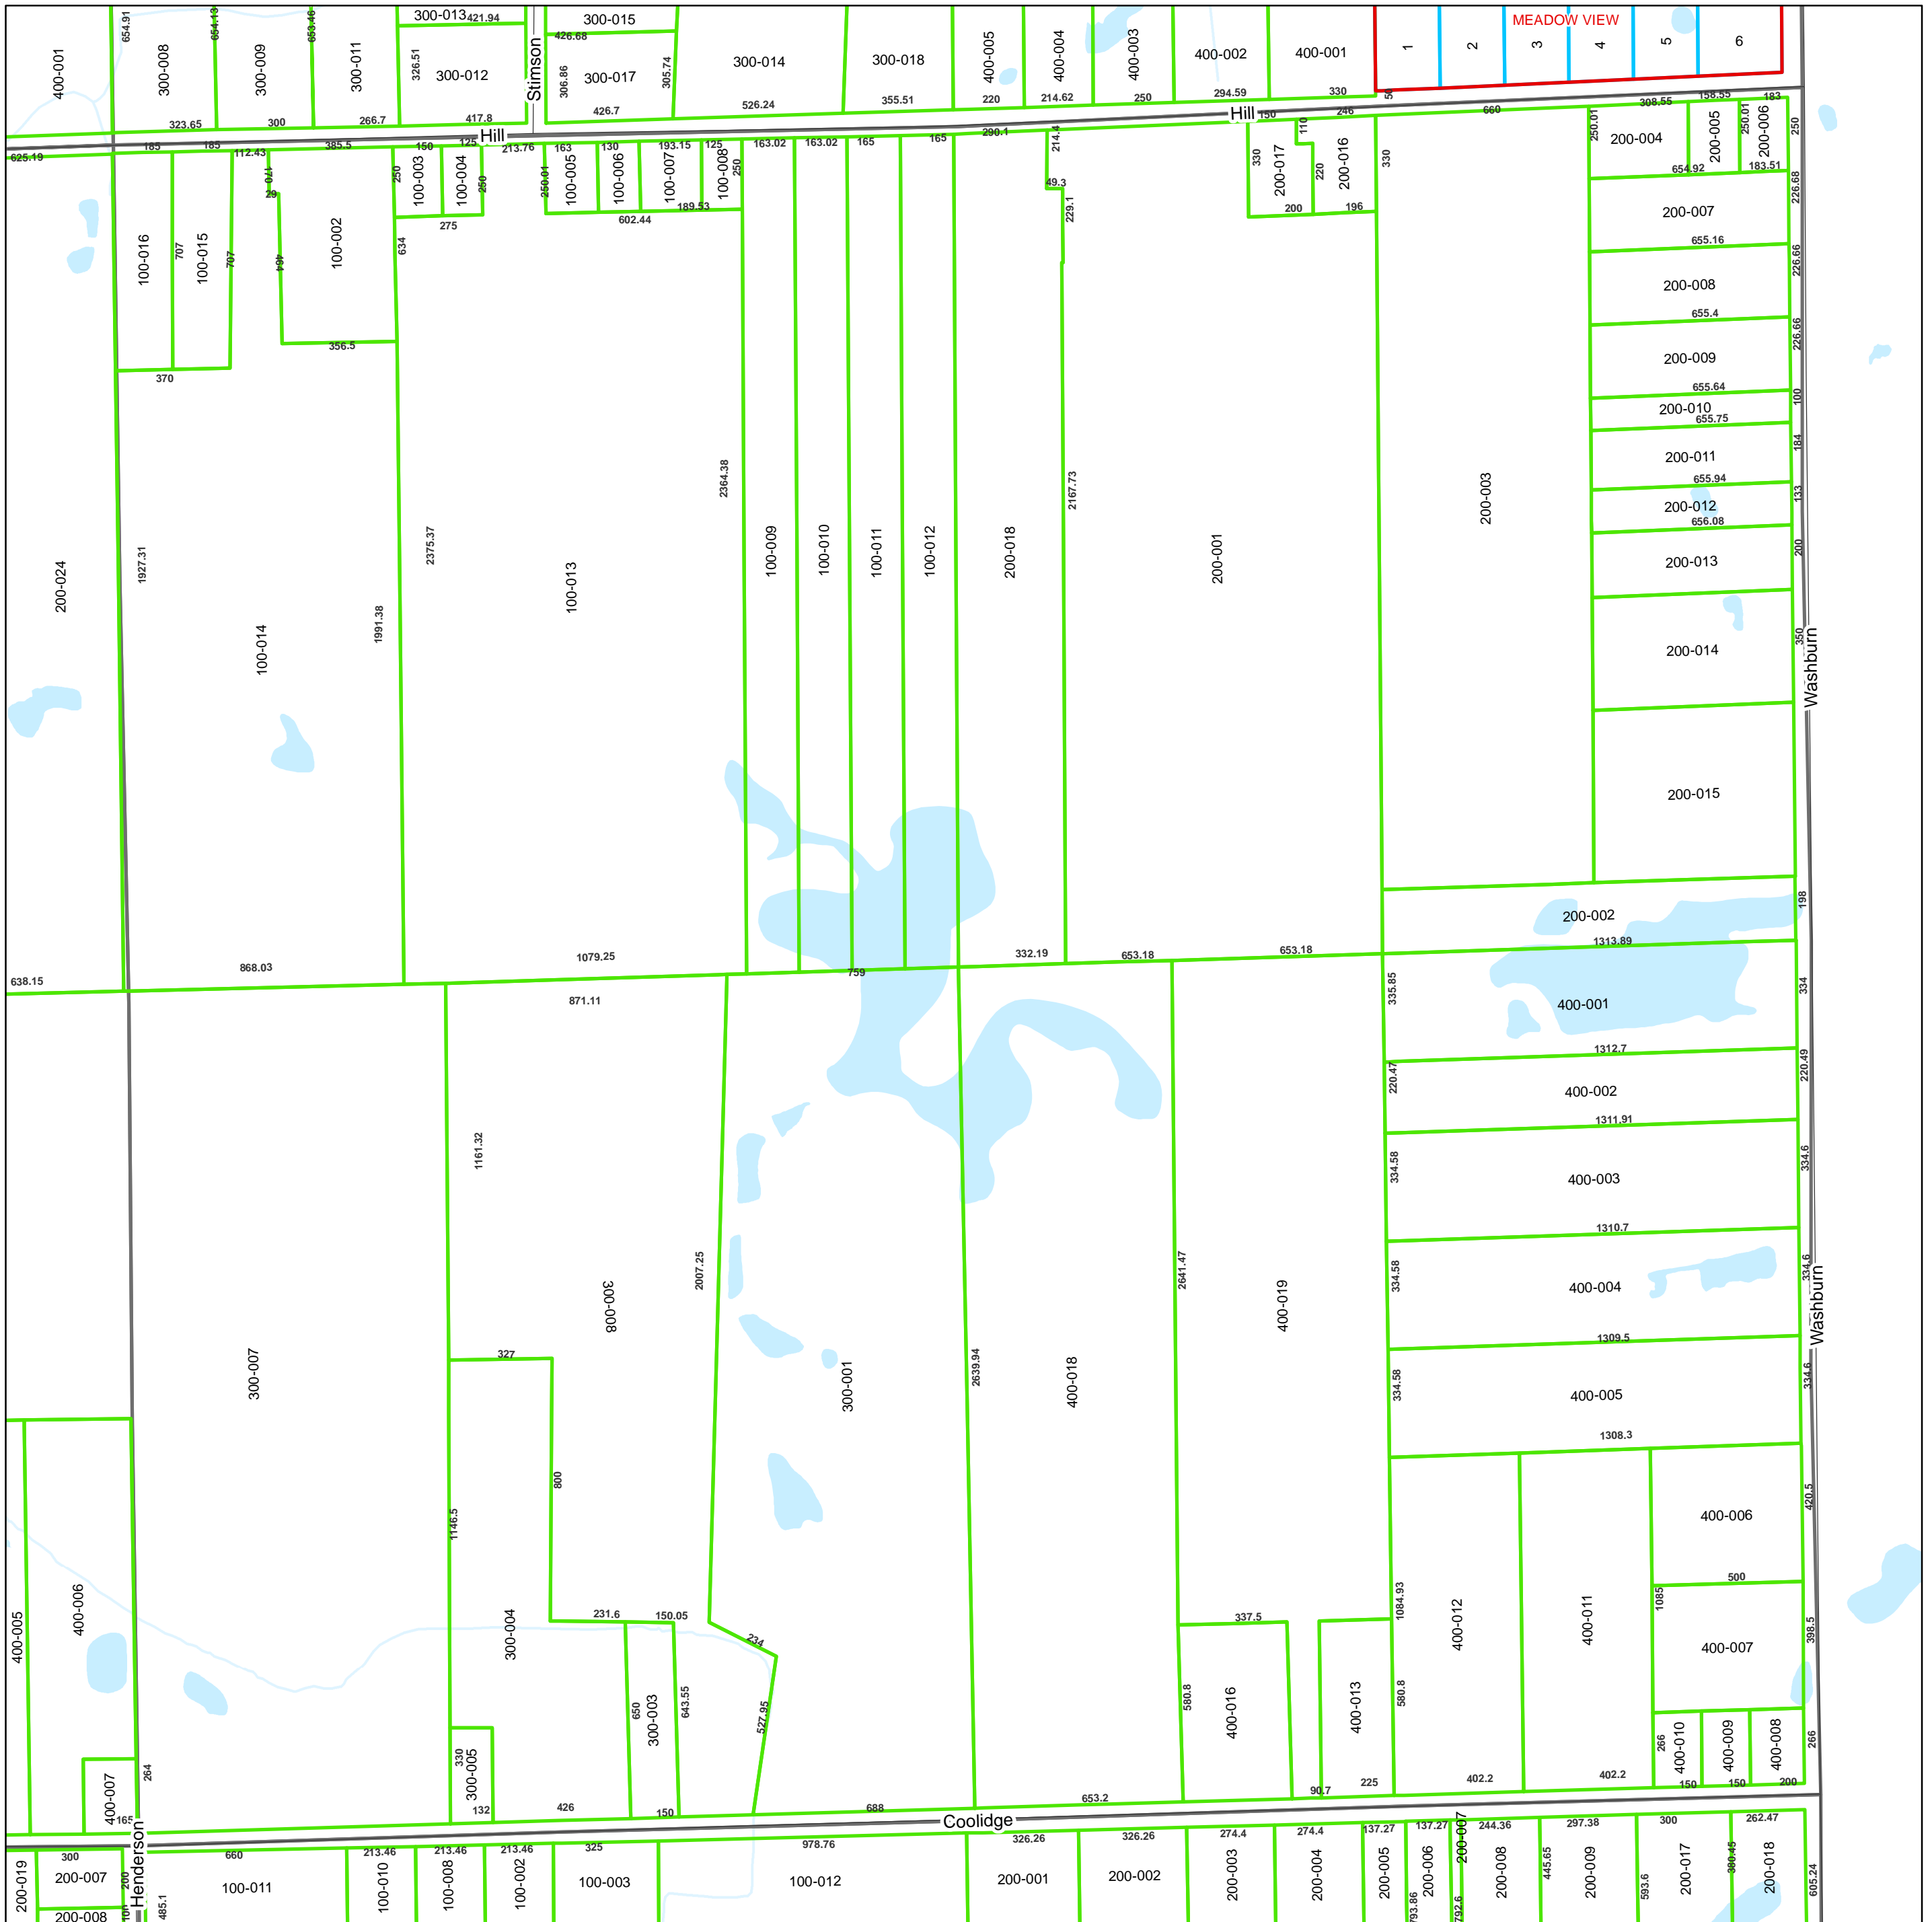

ATLAS TOWNSHIP SECTION 12

Key

- Roads
- Railroads
- ▭ Subdivison & Condominium Boundary
- ▭ Condominium
- ▭ Lots
- ▭ Tracts

Location

GENESEE COUNTY
MICHIGAN

Tax Parcels for 2022 Mellissa Hayduk, Director

Parcel Information contained on this map is intended to serve as a representation of property records maintained by the Equalization Department and may or may not reflect actual parcel geometry