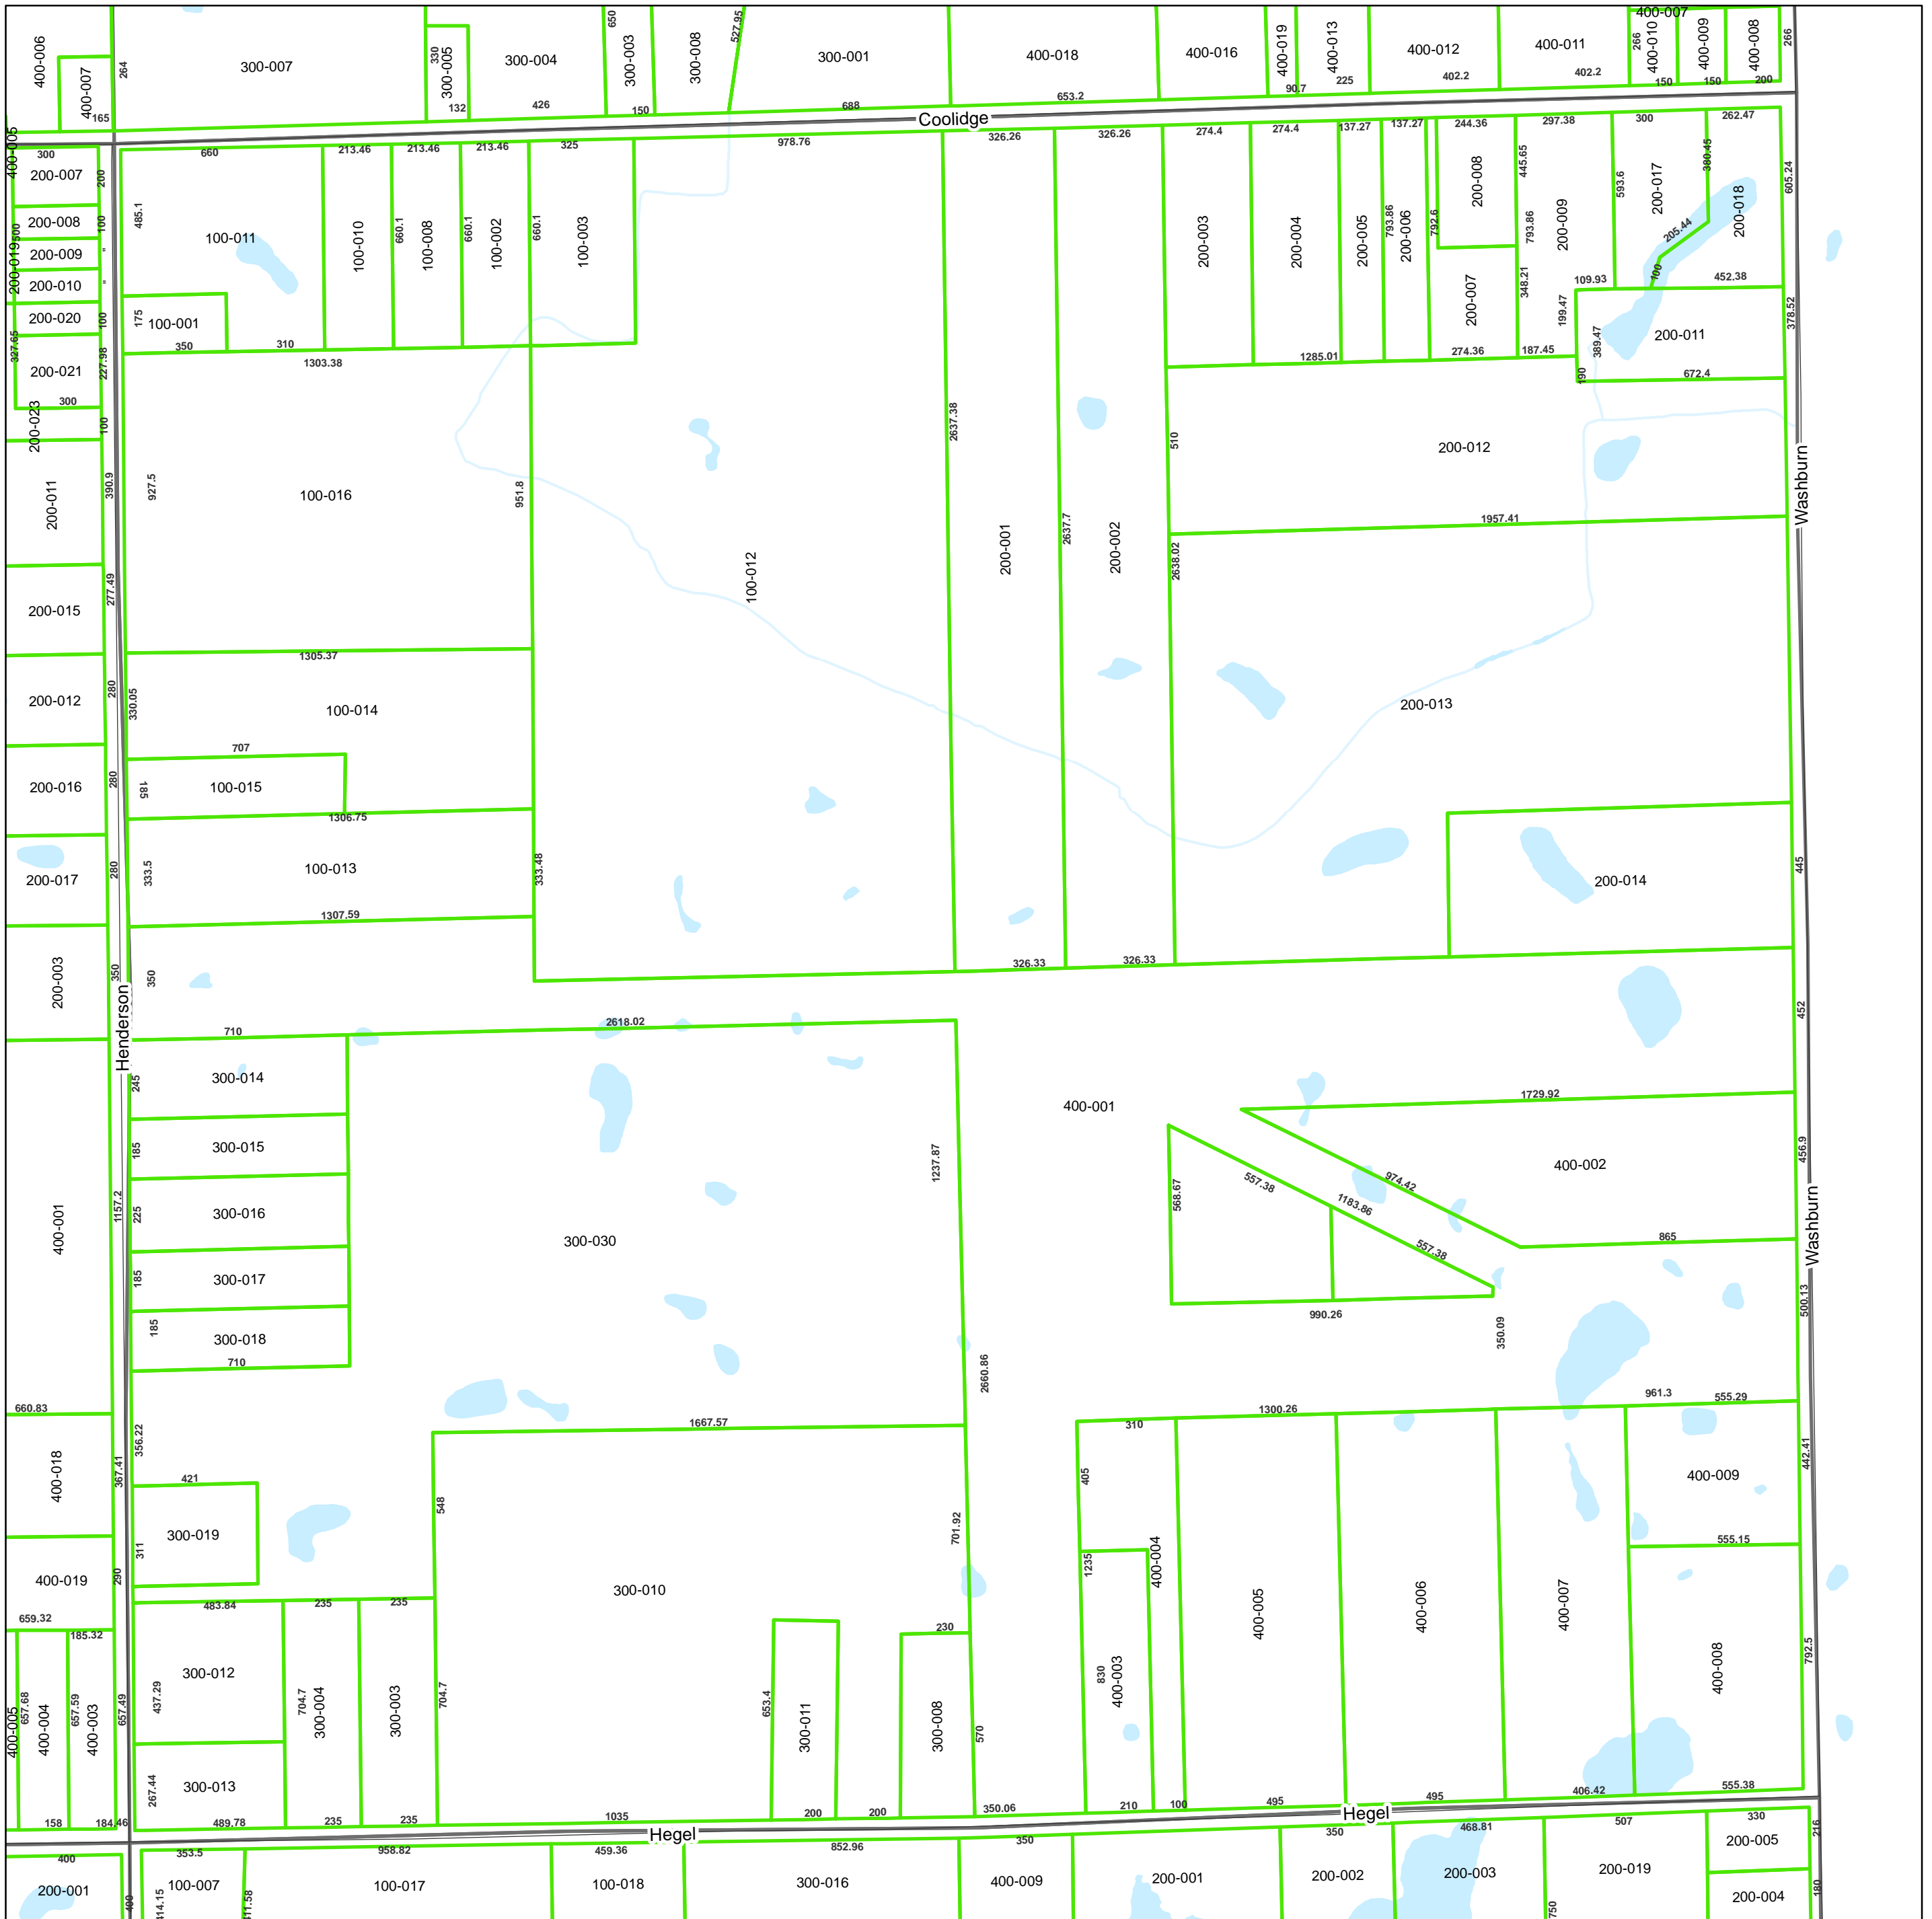

ATLAS TOWNSHIP SECTION 13

Key

- Roads
- Railroads
- ▭ Subdivison & Condominium Boundary
- ▭ Condominium
- ▭ Lots
- ▭ Tracts

Location

GENESEE COUNTY
MICHIGAN

Tax Parcels for 2022 Mellissa Hayduk, Director

Parcel Information contained on this map is intended to serve as a representation of property records maintained by the Equalization Department and may or may not reflect actual parcel geometry