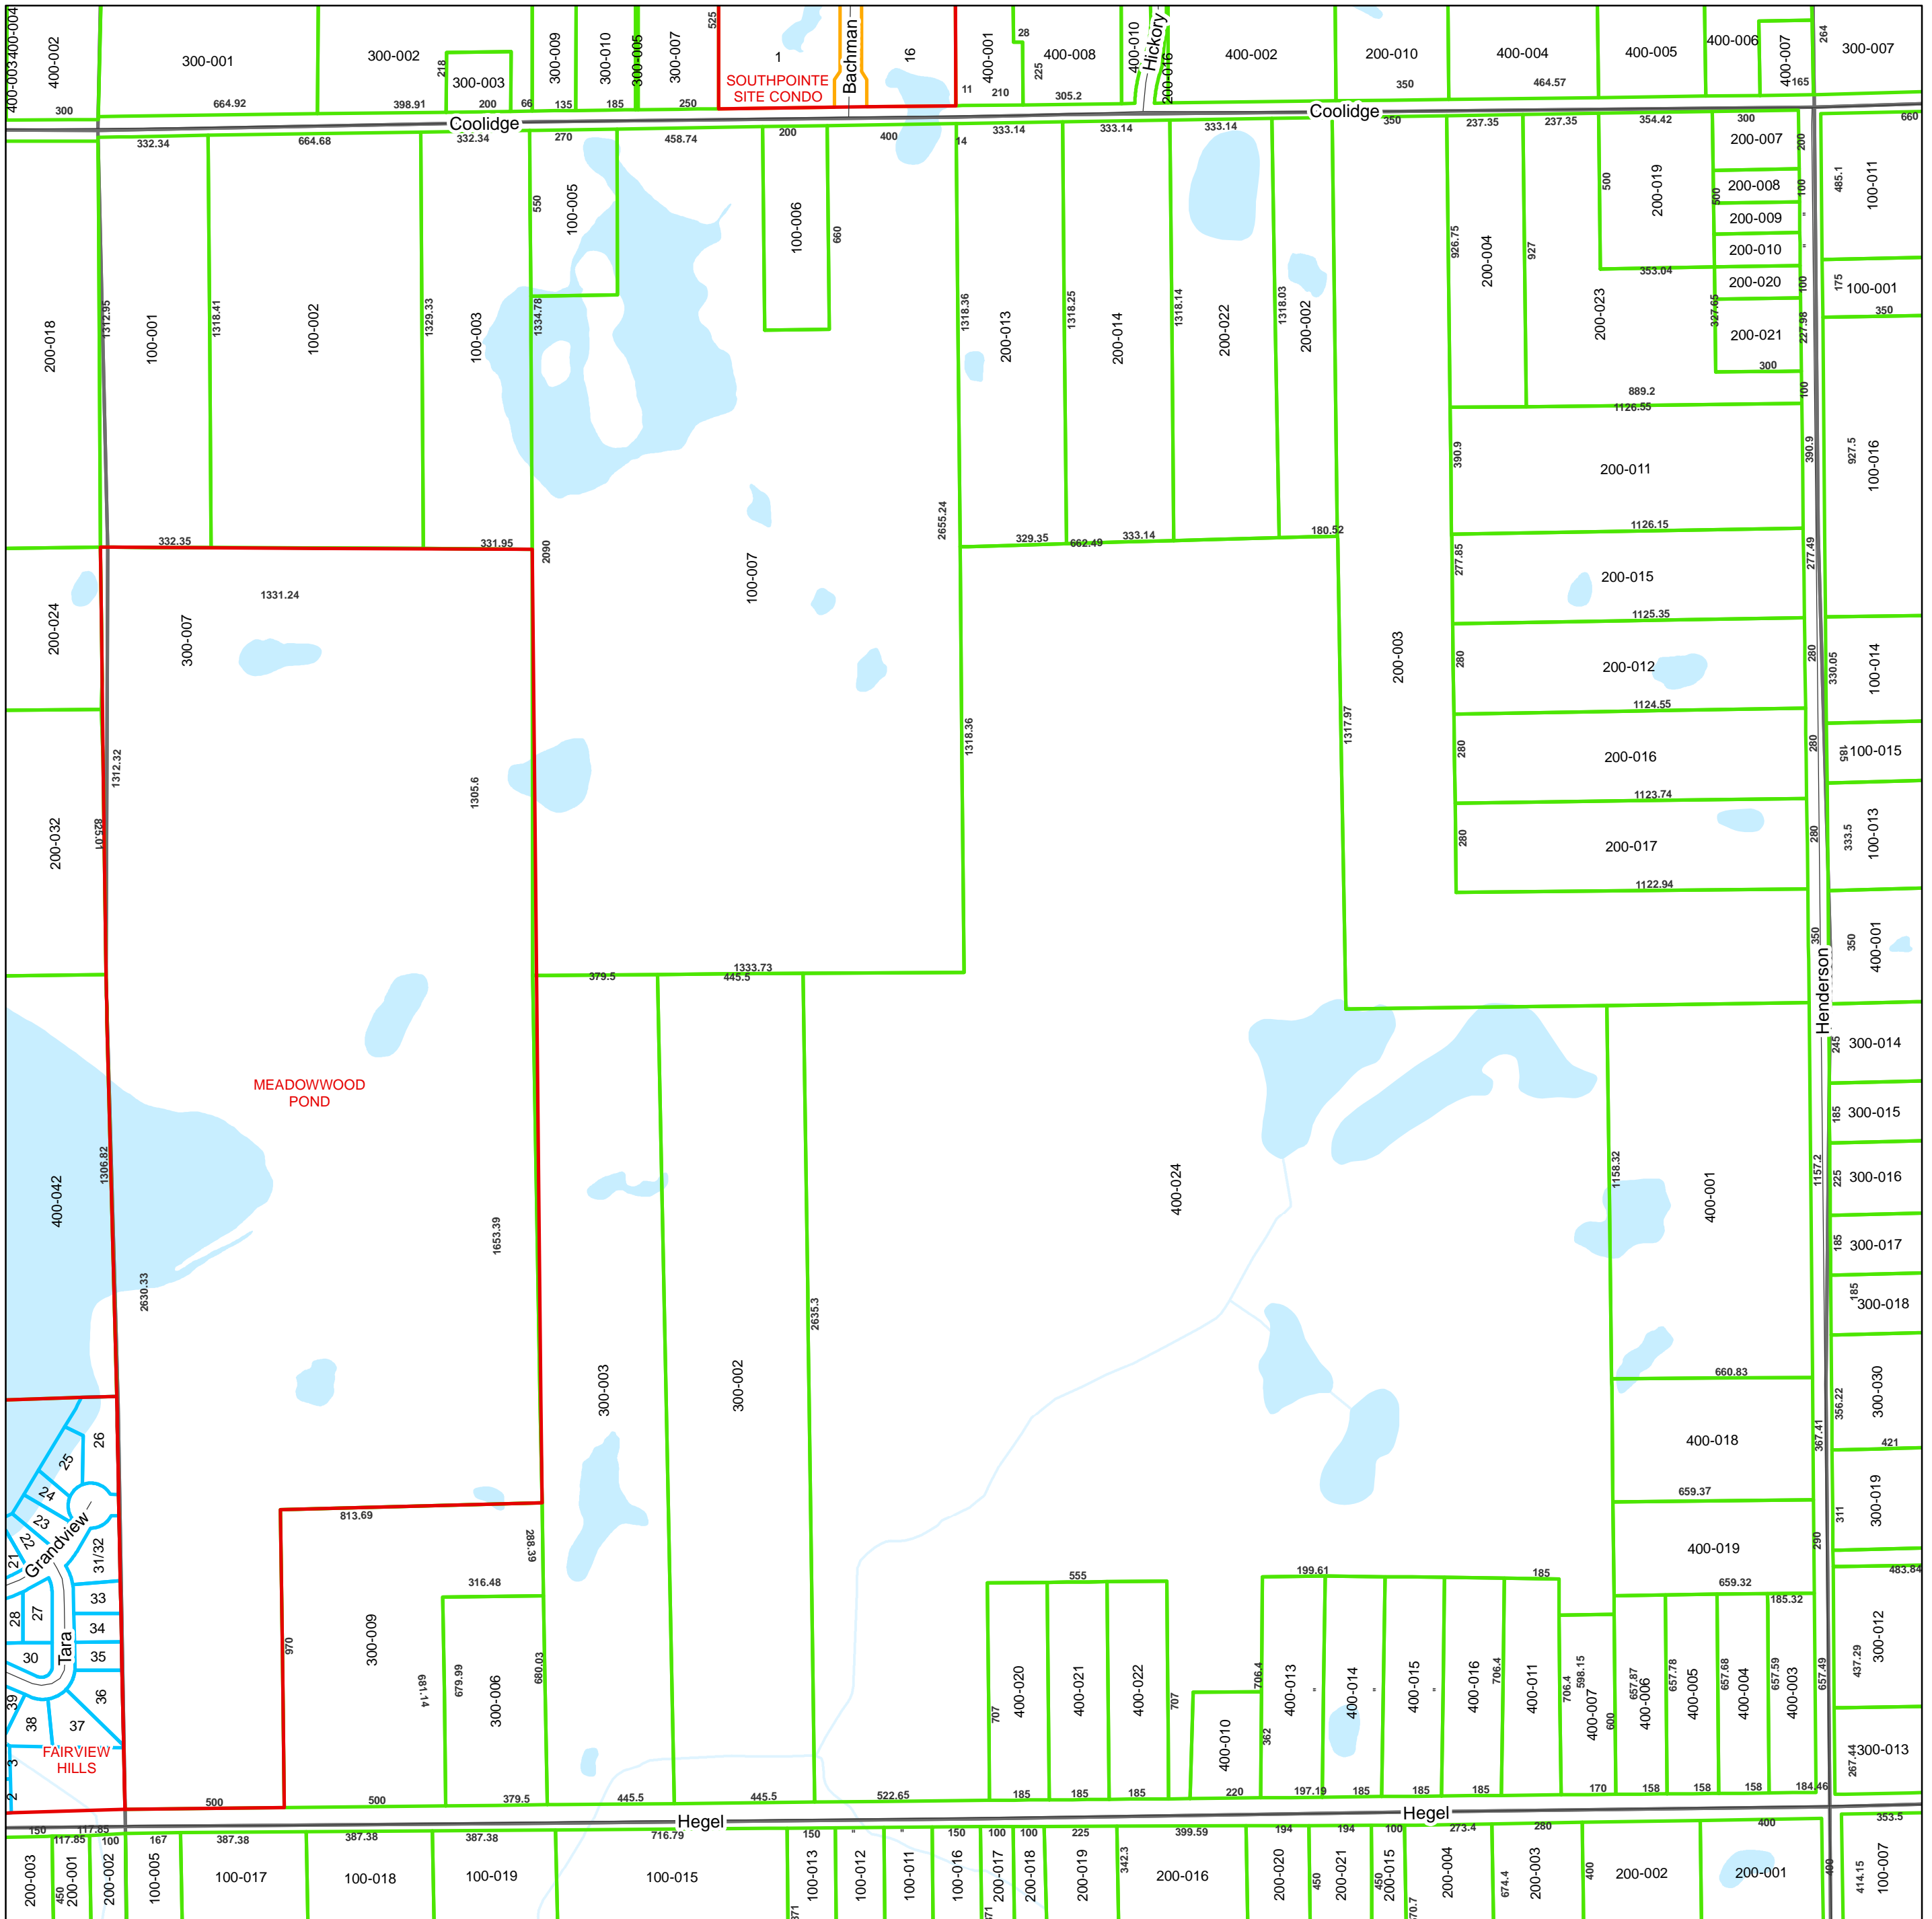

# ATLAS TOWNSHIP SECTION 14

**GENESEE COUNTY**  
MICHIGAN

Tax Parcels for 2022 Mellissa Hayduk, Director

Parcel Information contained on this map is intended to serve as a representation of property records maintained by the Equalization Department and may or may not reflect actual parcel geometry

Key

- Roads
- Railroads
- ▭ Subdivison & Condominium Boundary
- ▭ Condominium
- ▭ Lots
- ▭ Tracts

Location