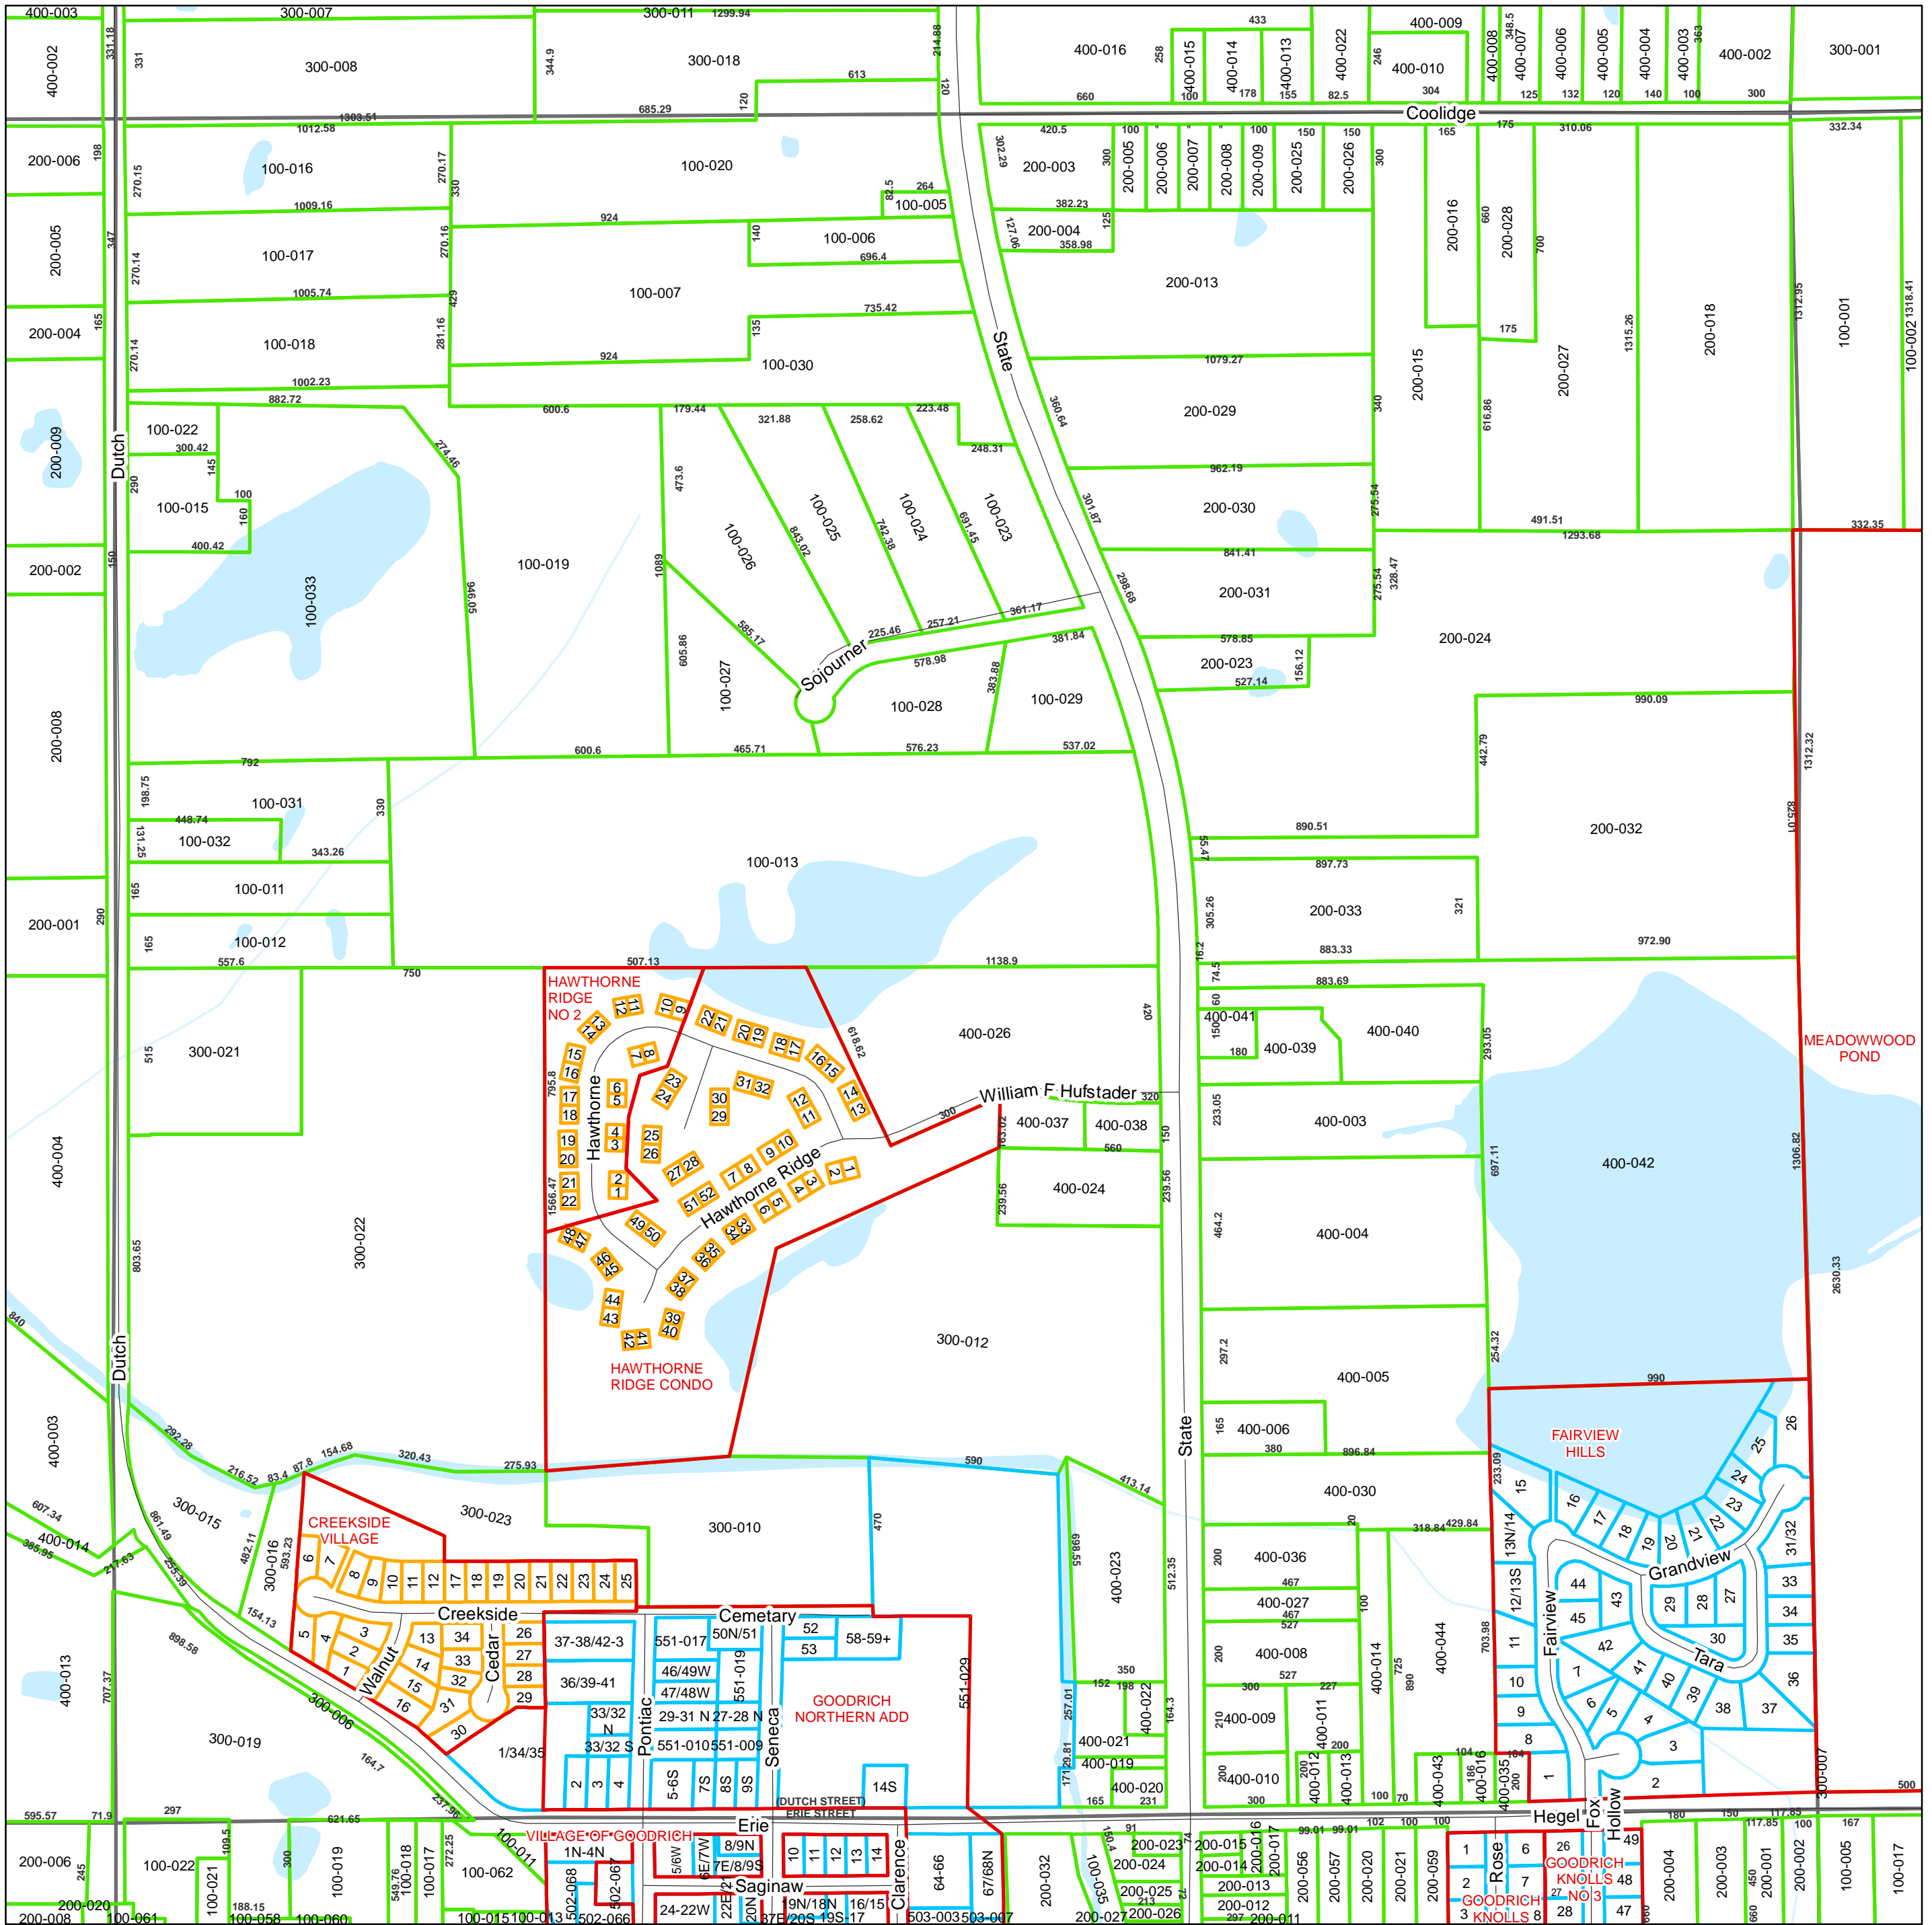

ATLAS TOWNSHIP SECTION 15

Key

- Roads
- Railroads
- ▭ Subdivison & Condominium Boundary
- ▭ Condominium
- ▭ Lots
- ▭ Tracts

Location

GENESEE COUNTY
MICHIGAN

Tax Parcels for 2022 Mellissa Hayduk, Director

Parcel Information contained on this map is intended to serve as a representation of property records maintained by the Equalization Department and may or may not reflect actual parcel geometry