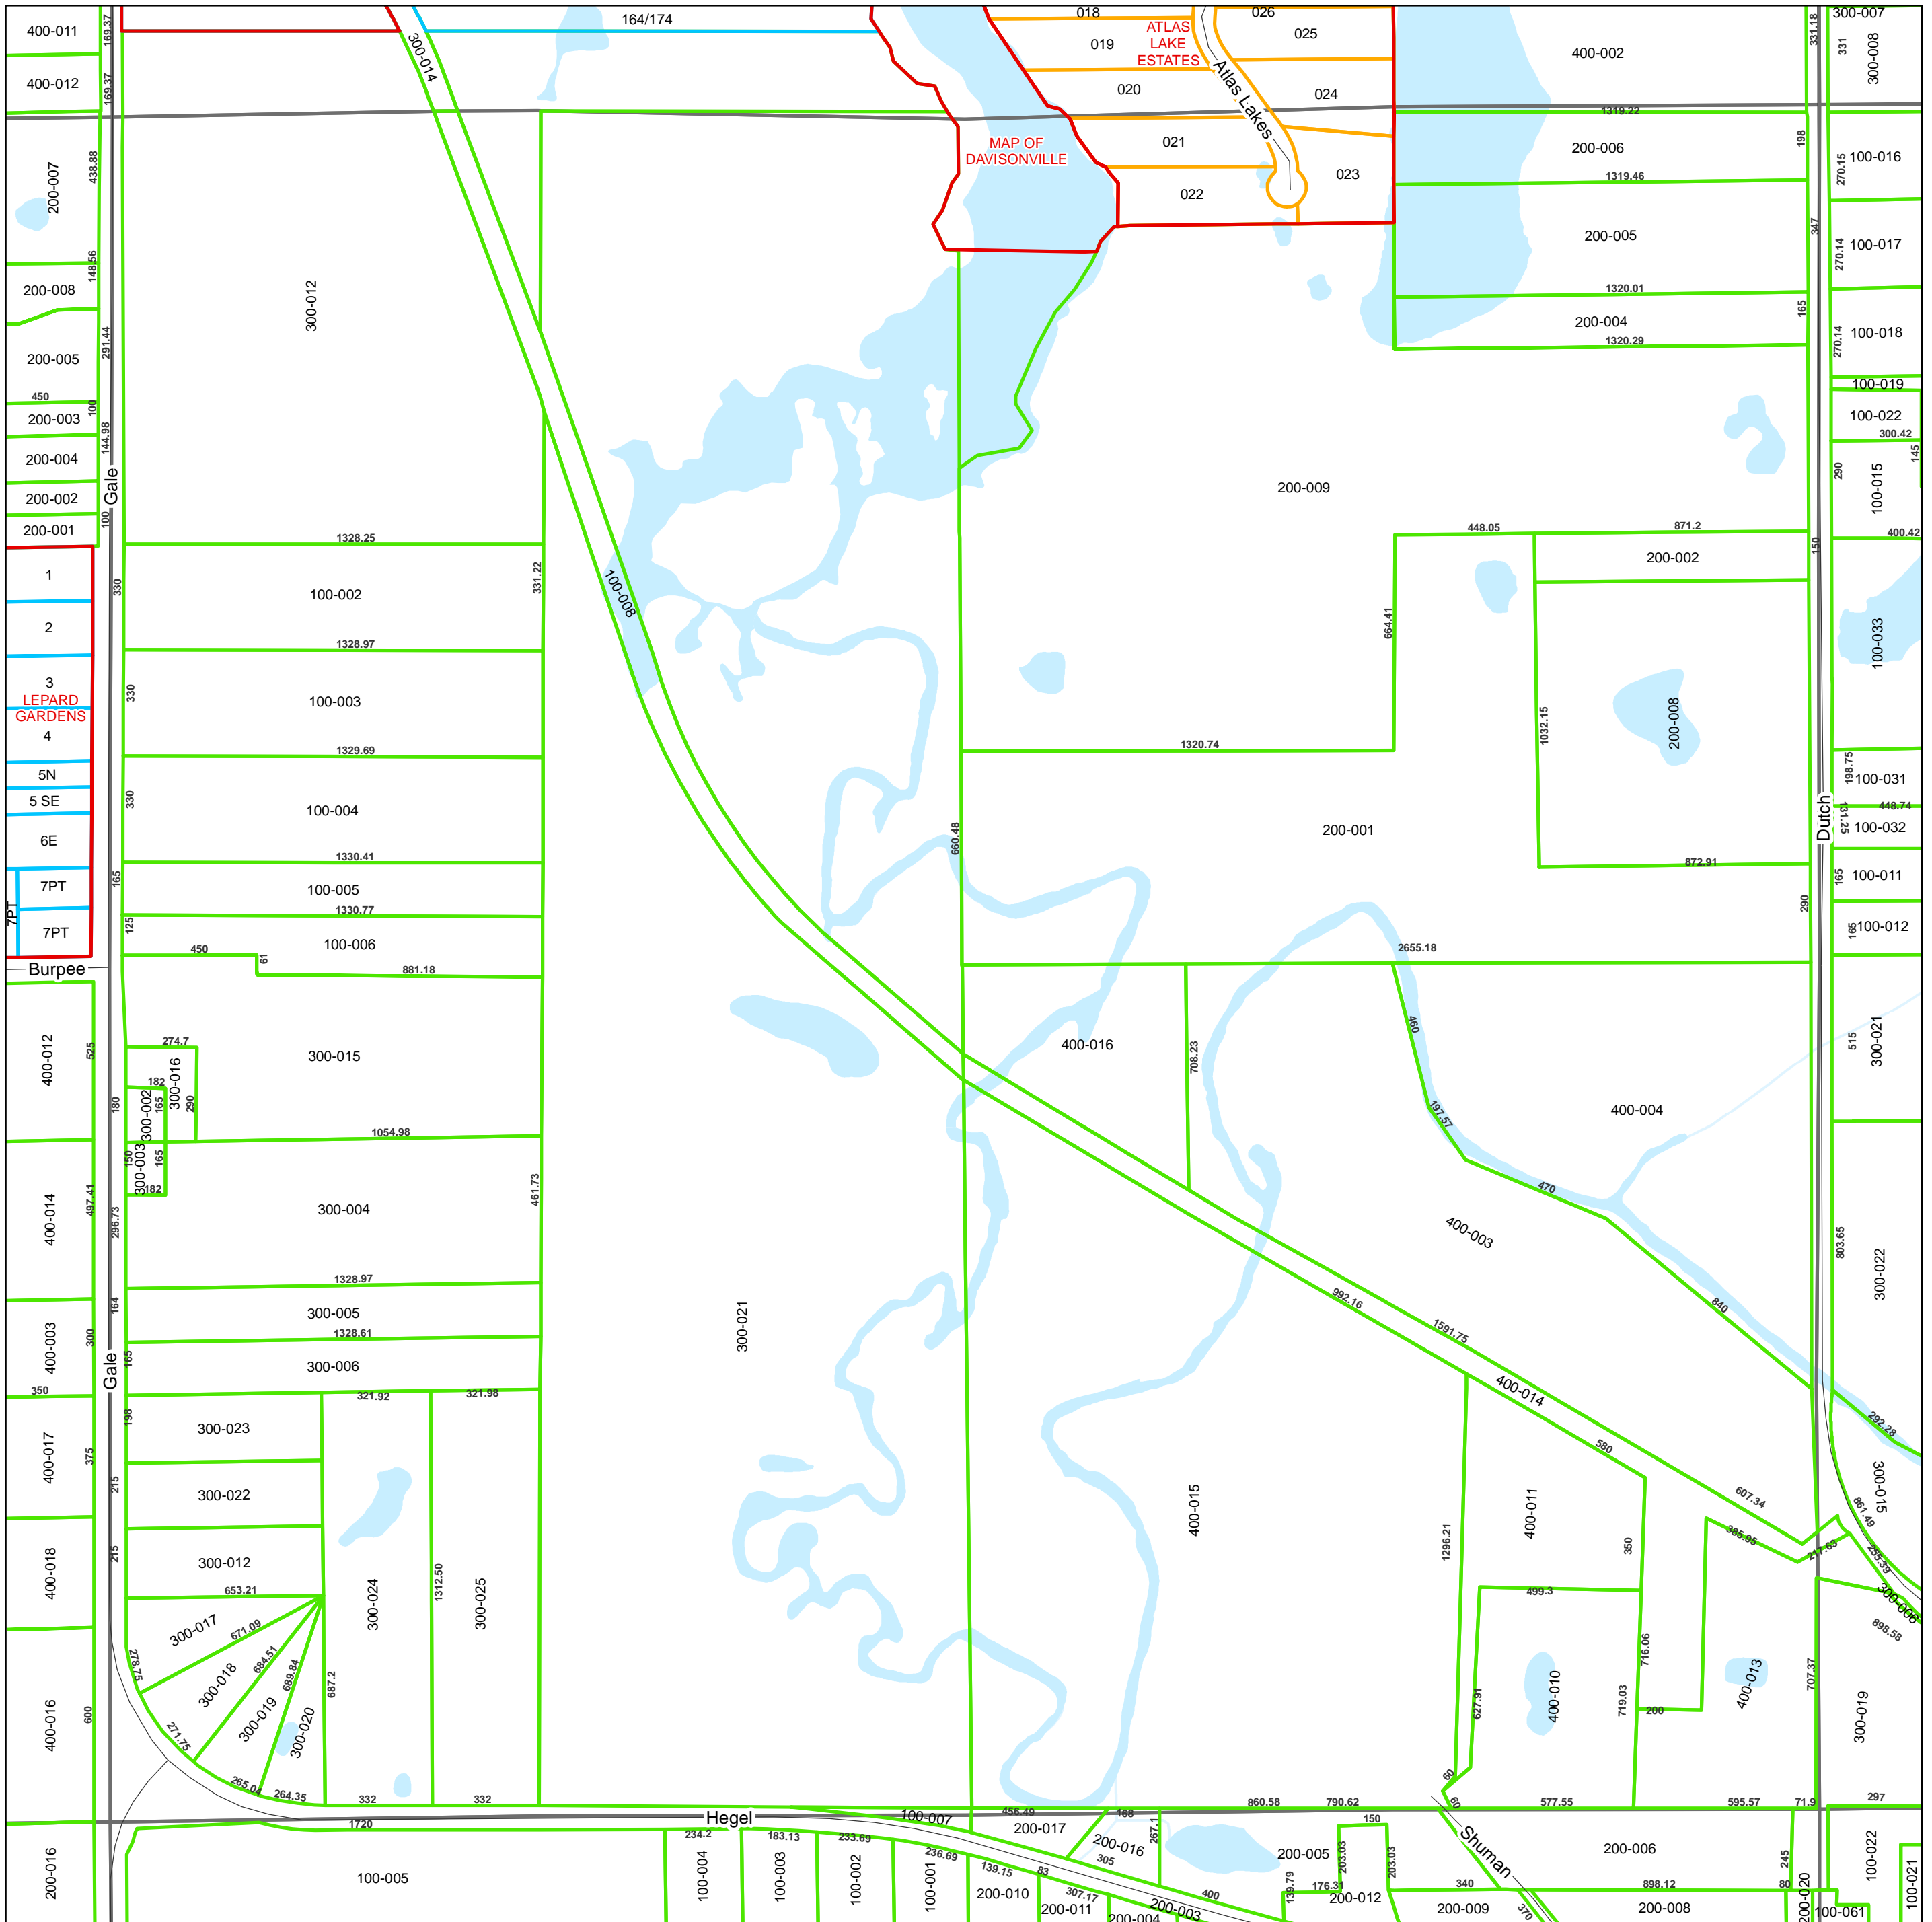

ATLAS TOWNSHIP SECTION 16

GENESEE COUNTY
MICHIGAN

Tax Parcels for 2022 Mellissa Hayduk, Director

Parcel Information contained on this map is intended to serve as a representation of property records maintained by the Equalization Department and may or may not reflect actual parcel geometry

Key

- Roads
- Railroads
- ▭ Subdivision & Condominium Boundary
- ▭ Condominium
- ▭ Lots
- ▭ Tracts

Location