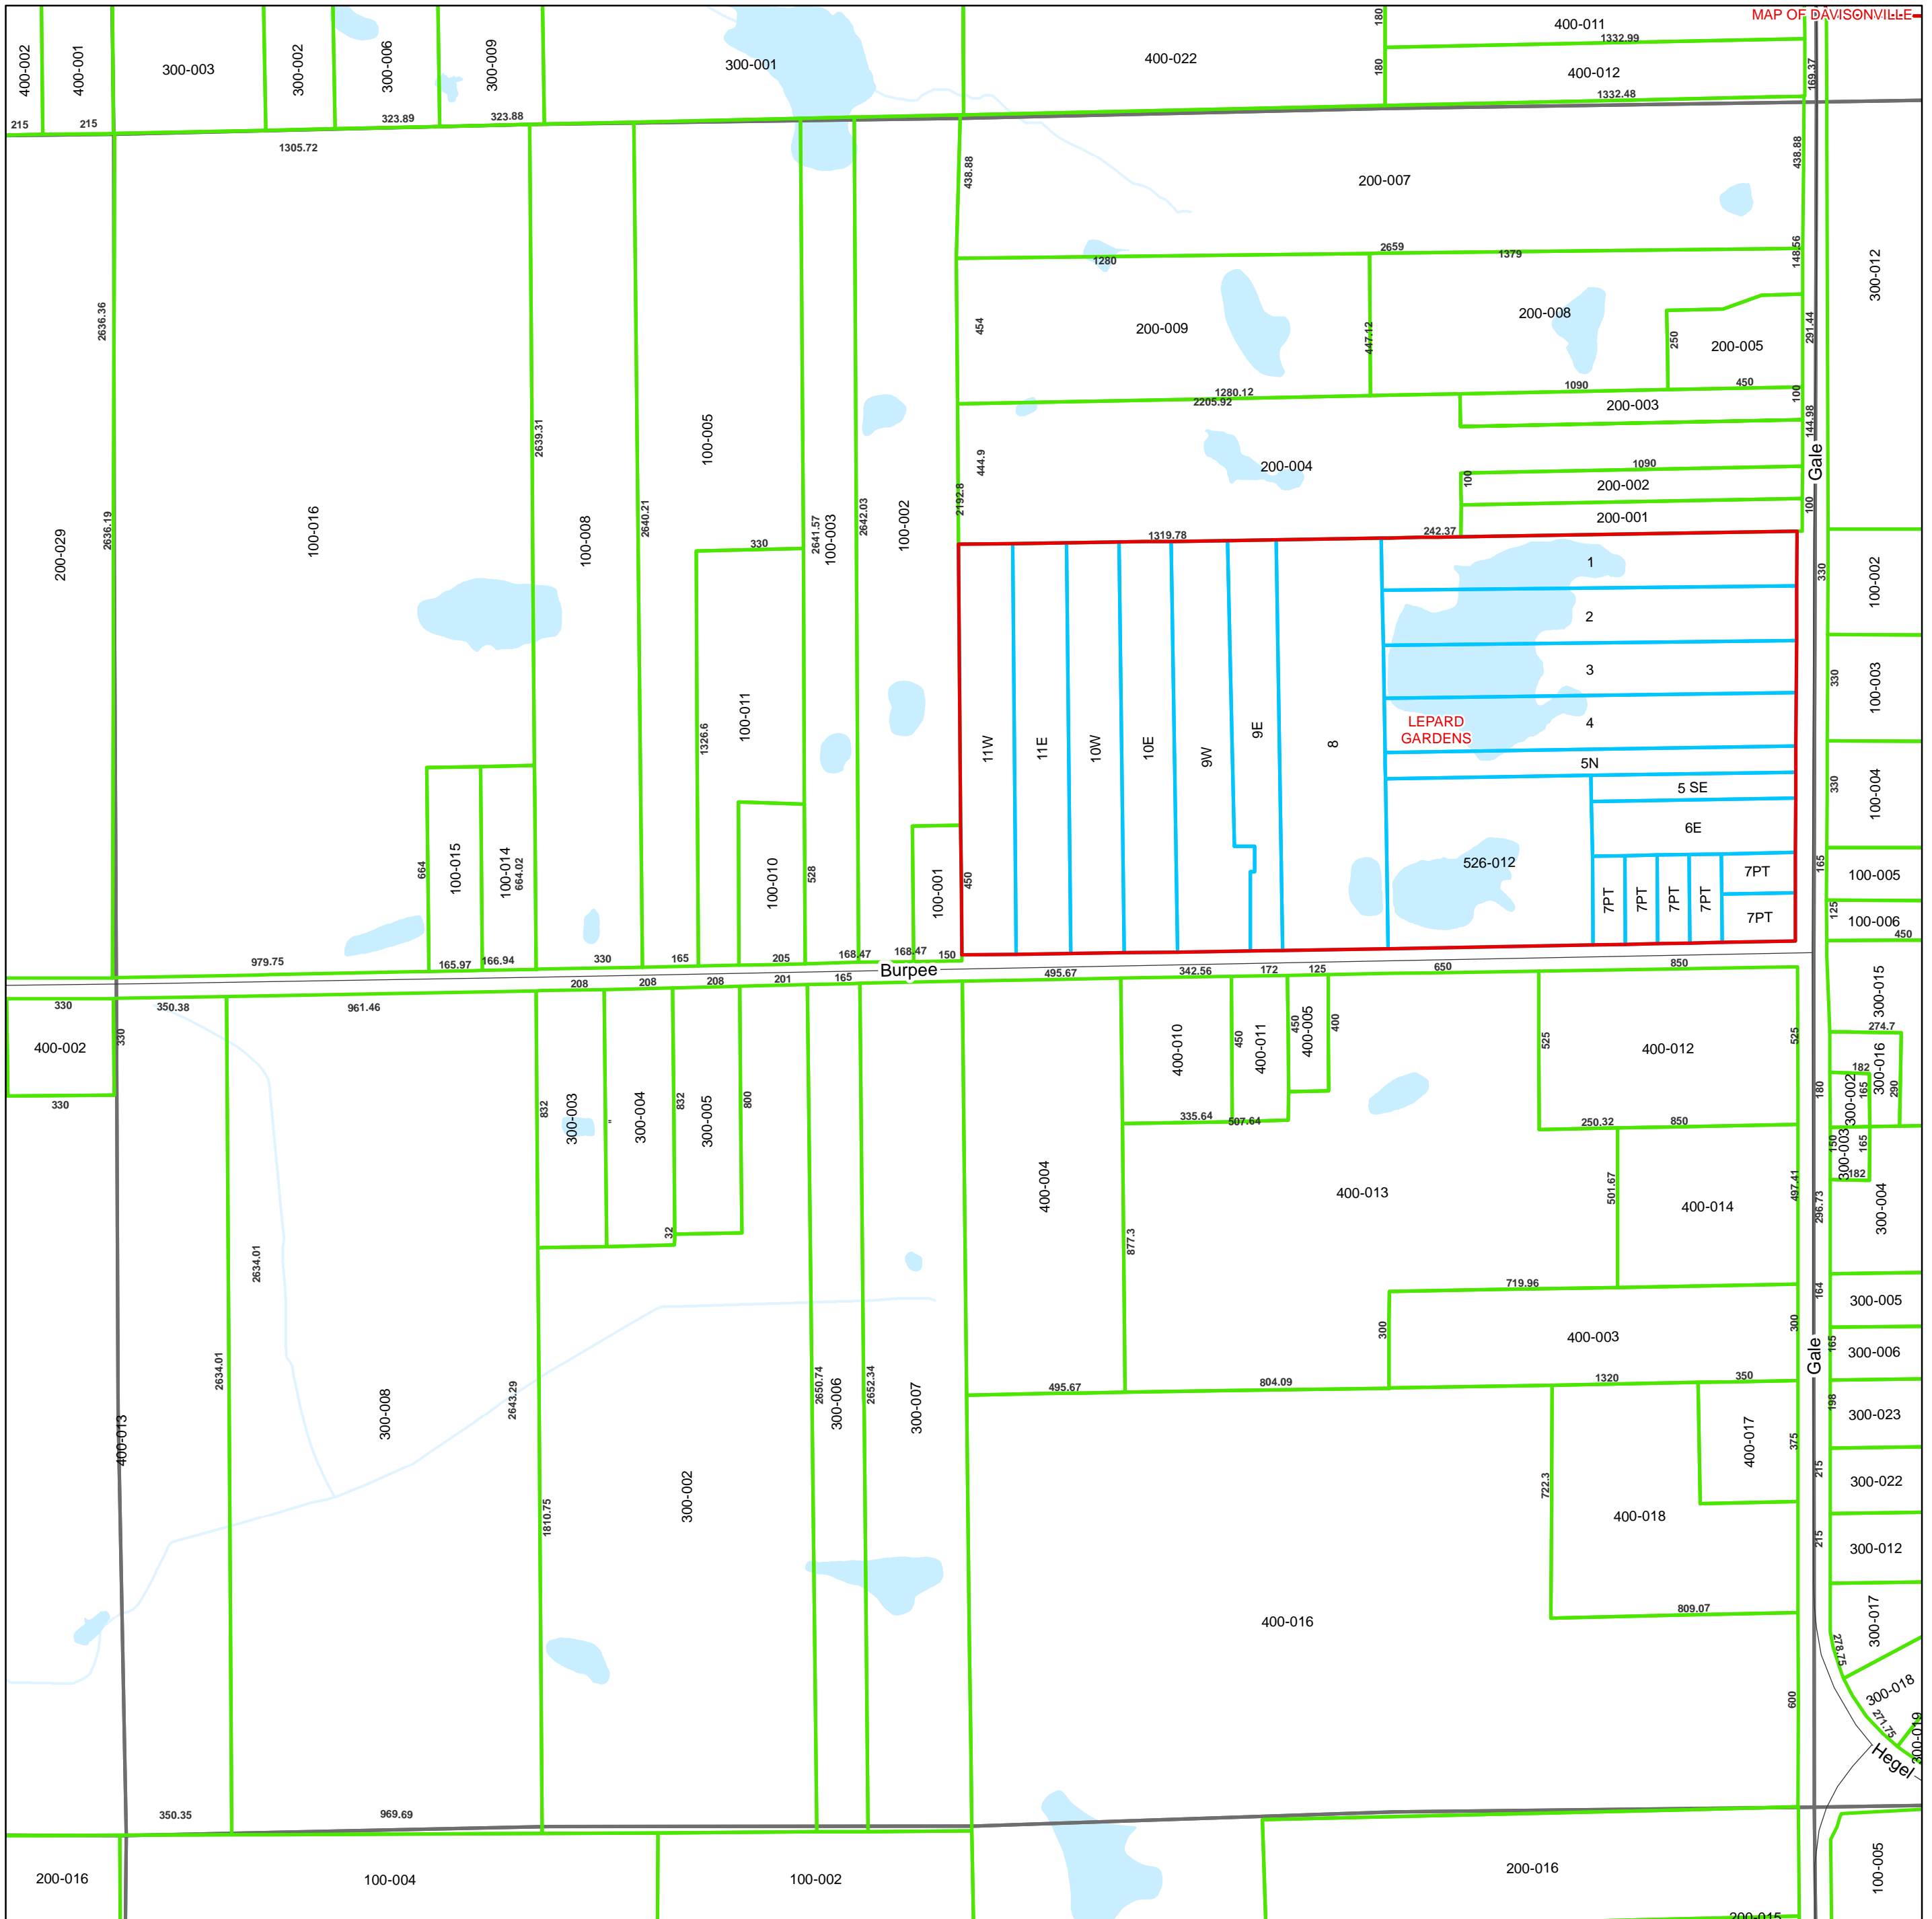

# ATLAS TOWNSHIP SECTION 17

**GENESEE COUNTY**  
MICHIGAN

Tax Parcels for 2022 Mellissa Hayduk, Director

Parcel Information contained on this map is intended to serve as a representation of property records maintained by the Equalization Department and may or may not reflect actual parcel geometry

Key

- Roads
- Railroads
- ▭ Subdivison & Condominium Boundary
- ▭ Condominium
- ▭ Lots
- ▭ Tracts

Location