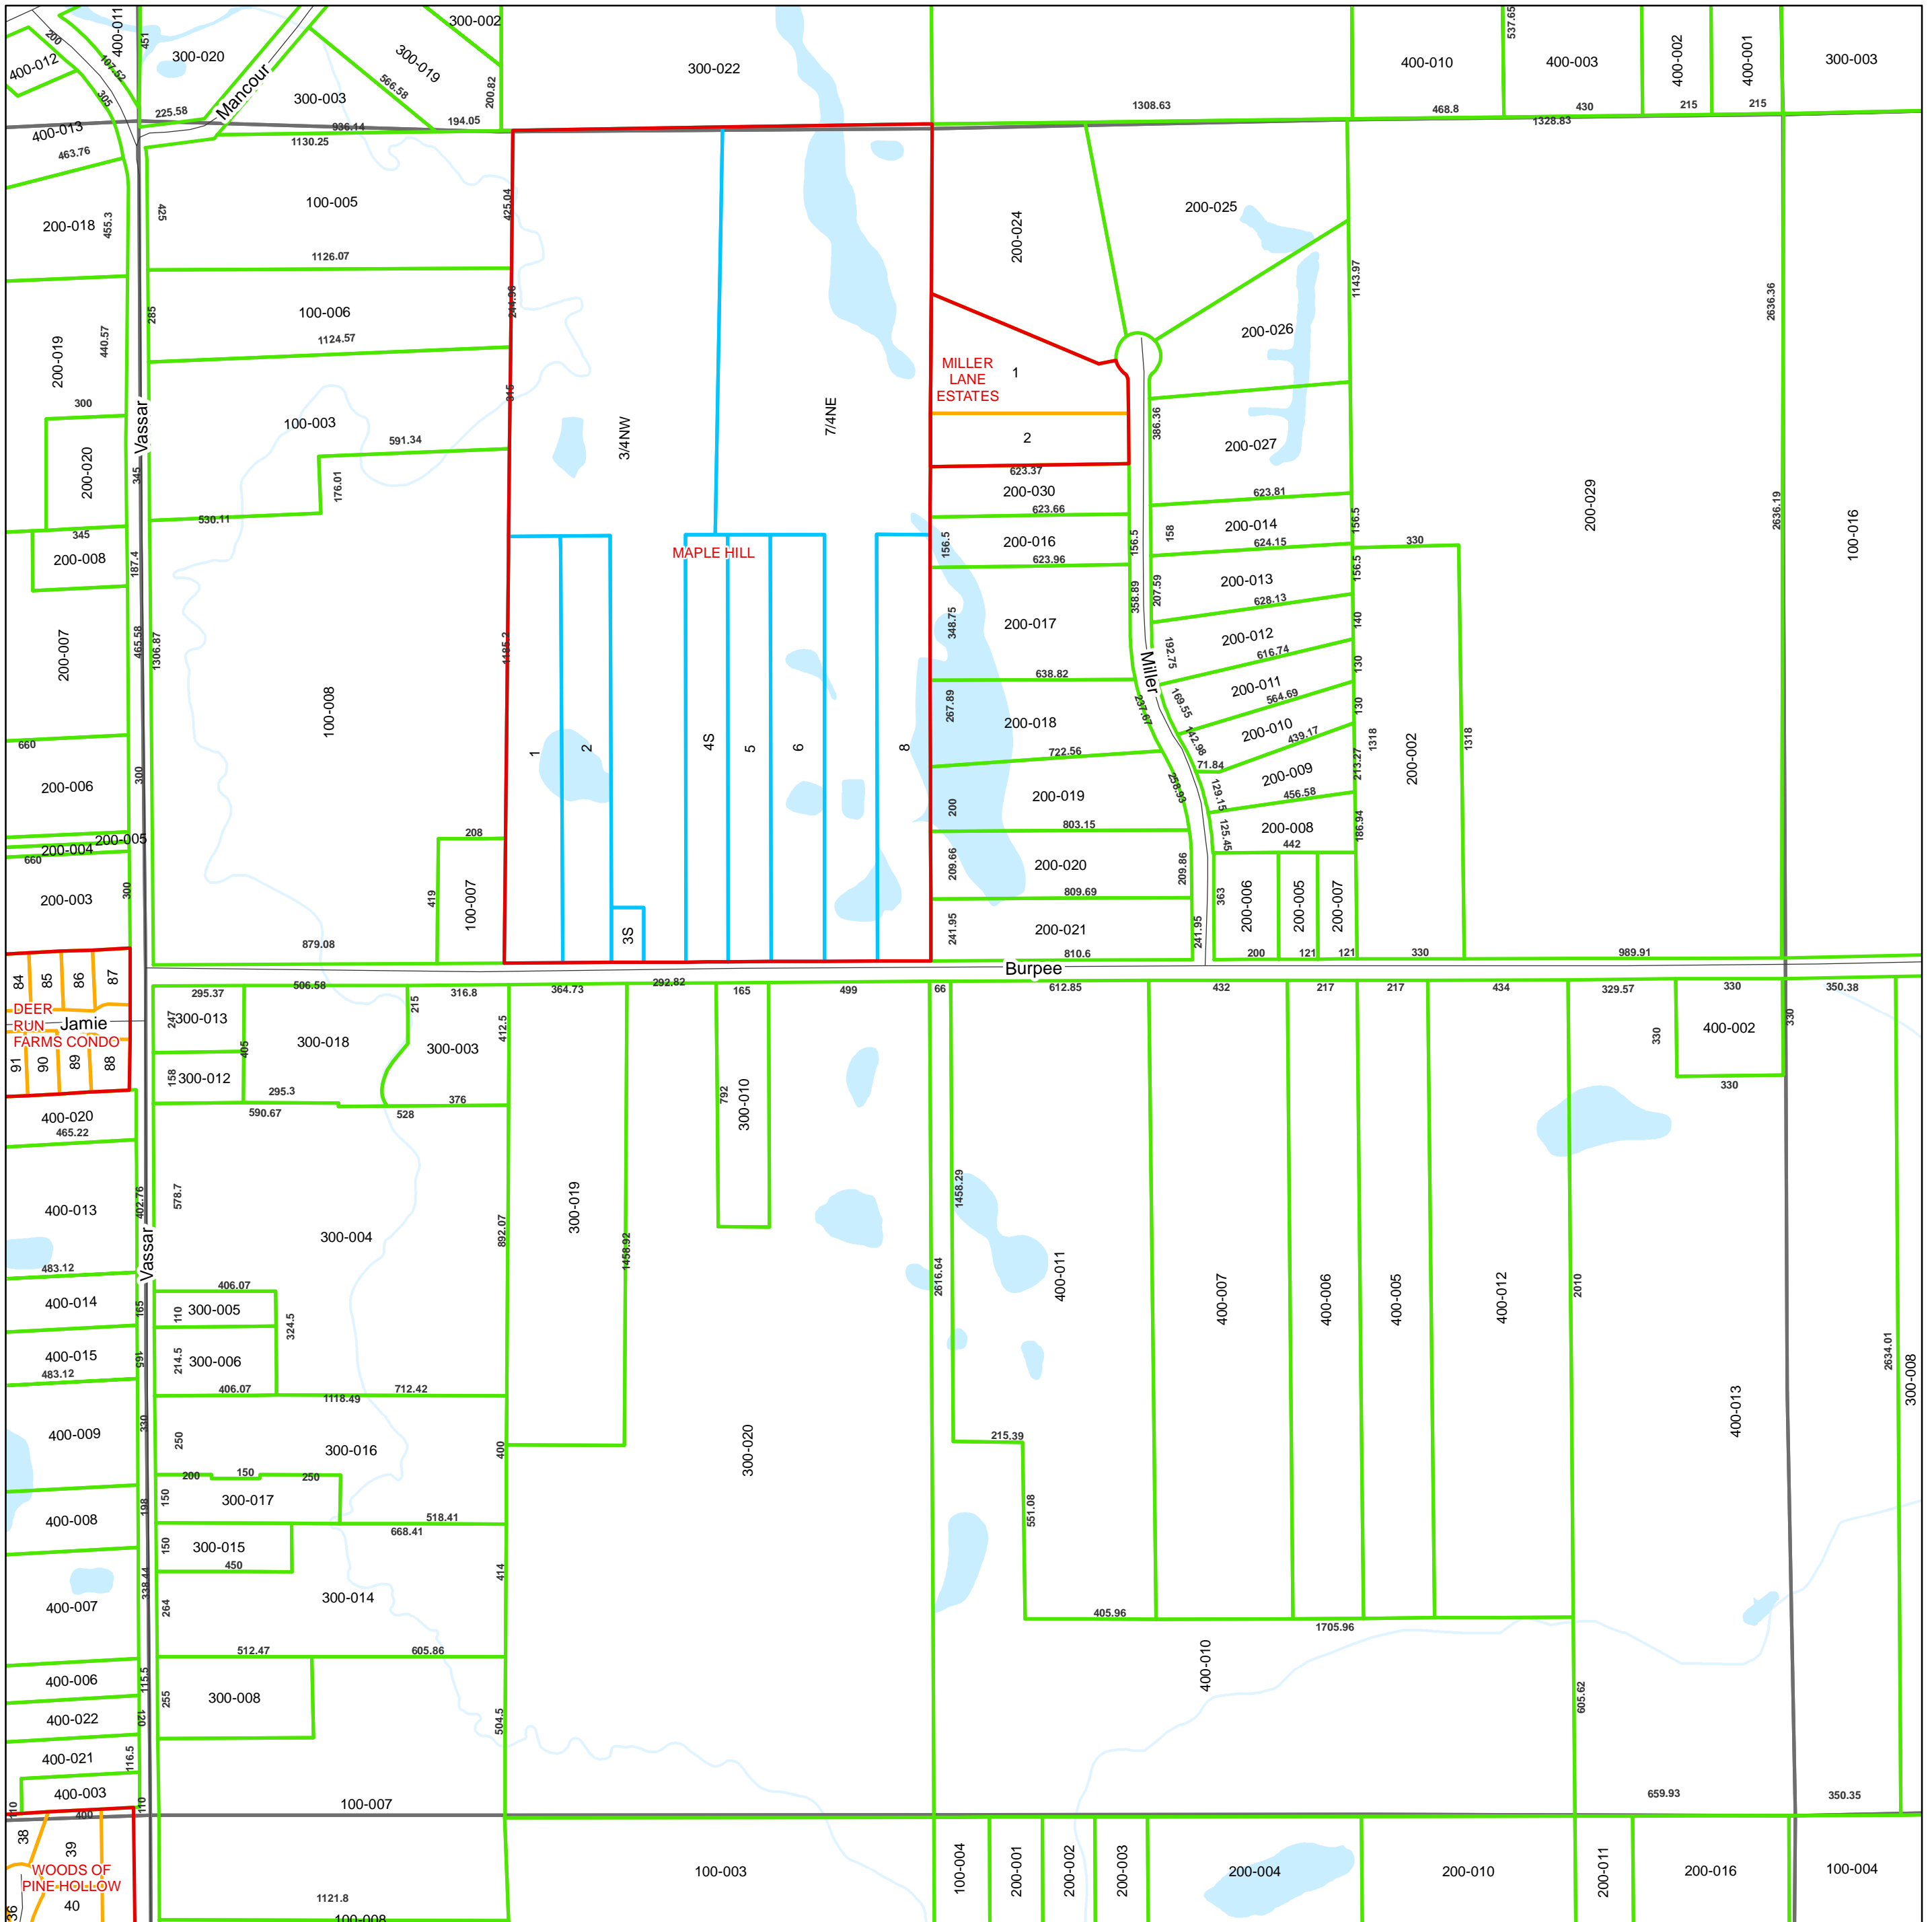

# ATLAS TOWNSHIP SECTION 18

**GENESEE COUNTY**  
MICHIGAN

Tax Parcels for 2022 Mellissa Hayduk, Director

Parcel Information contained on this map is intended to serve as a representation of property records maintained by the Equalization Department and may or may not reflect actual parcel geometry

Key

- Roads
- Railroads
- ▭ Subdivison & Condominium Boundary
- ▭ Condominium
- ▭ Lots
- ▭ Tracts

Location