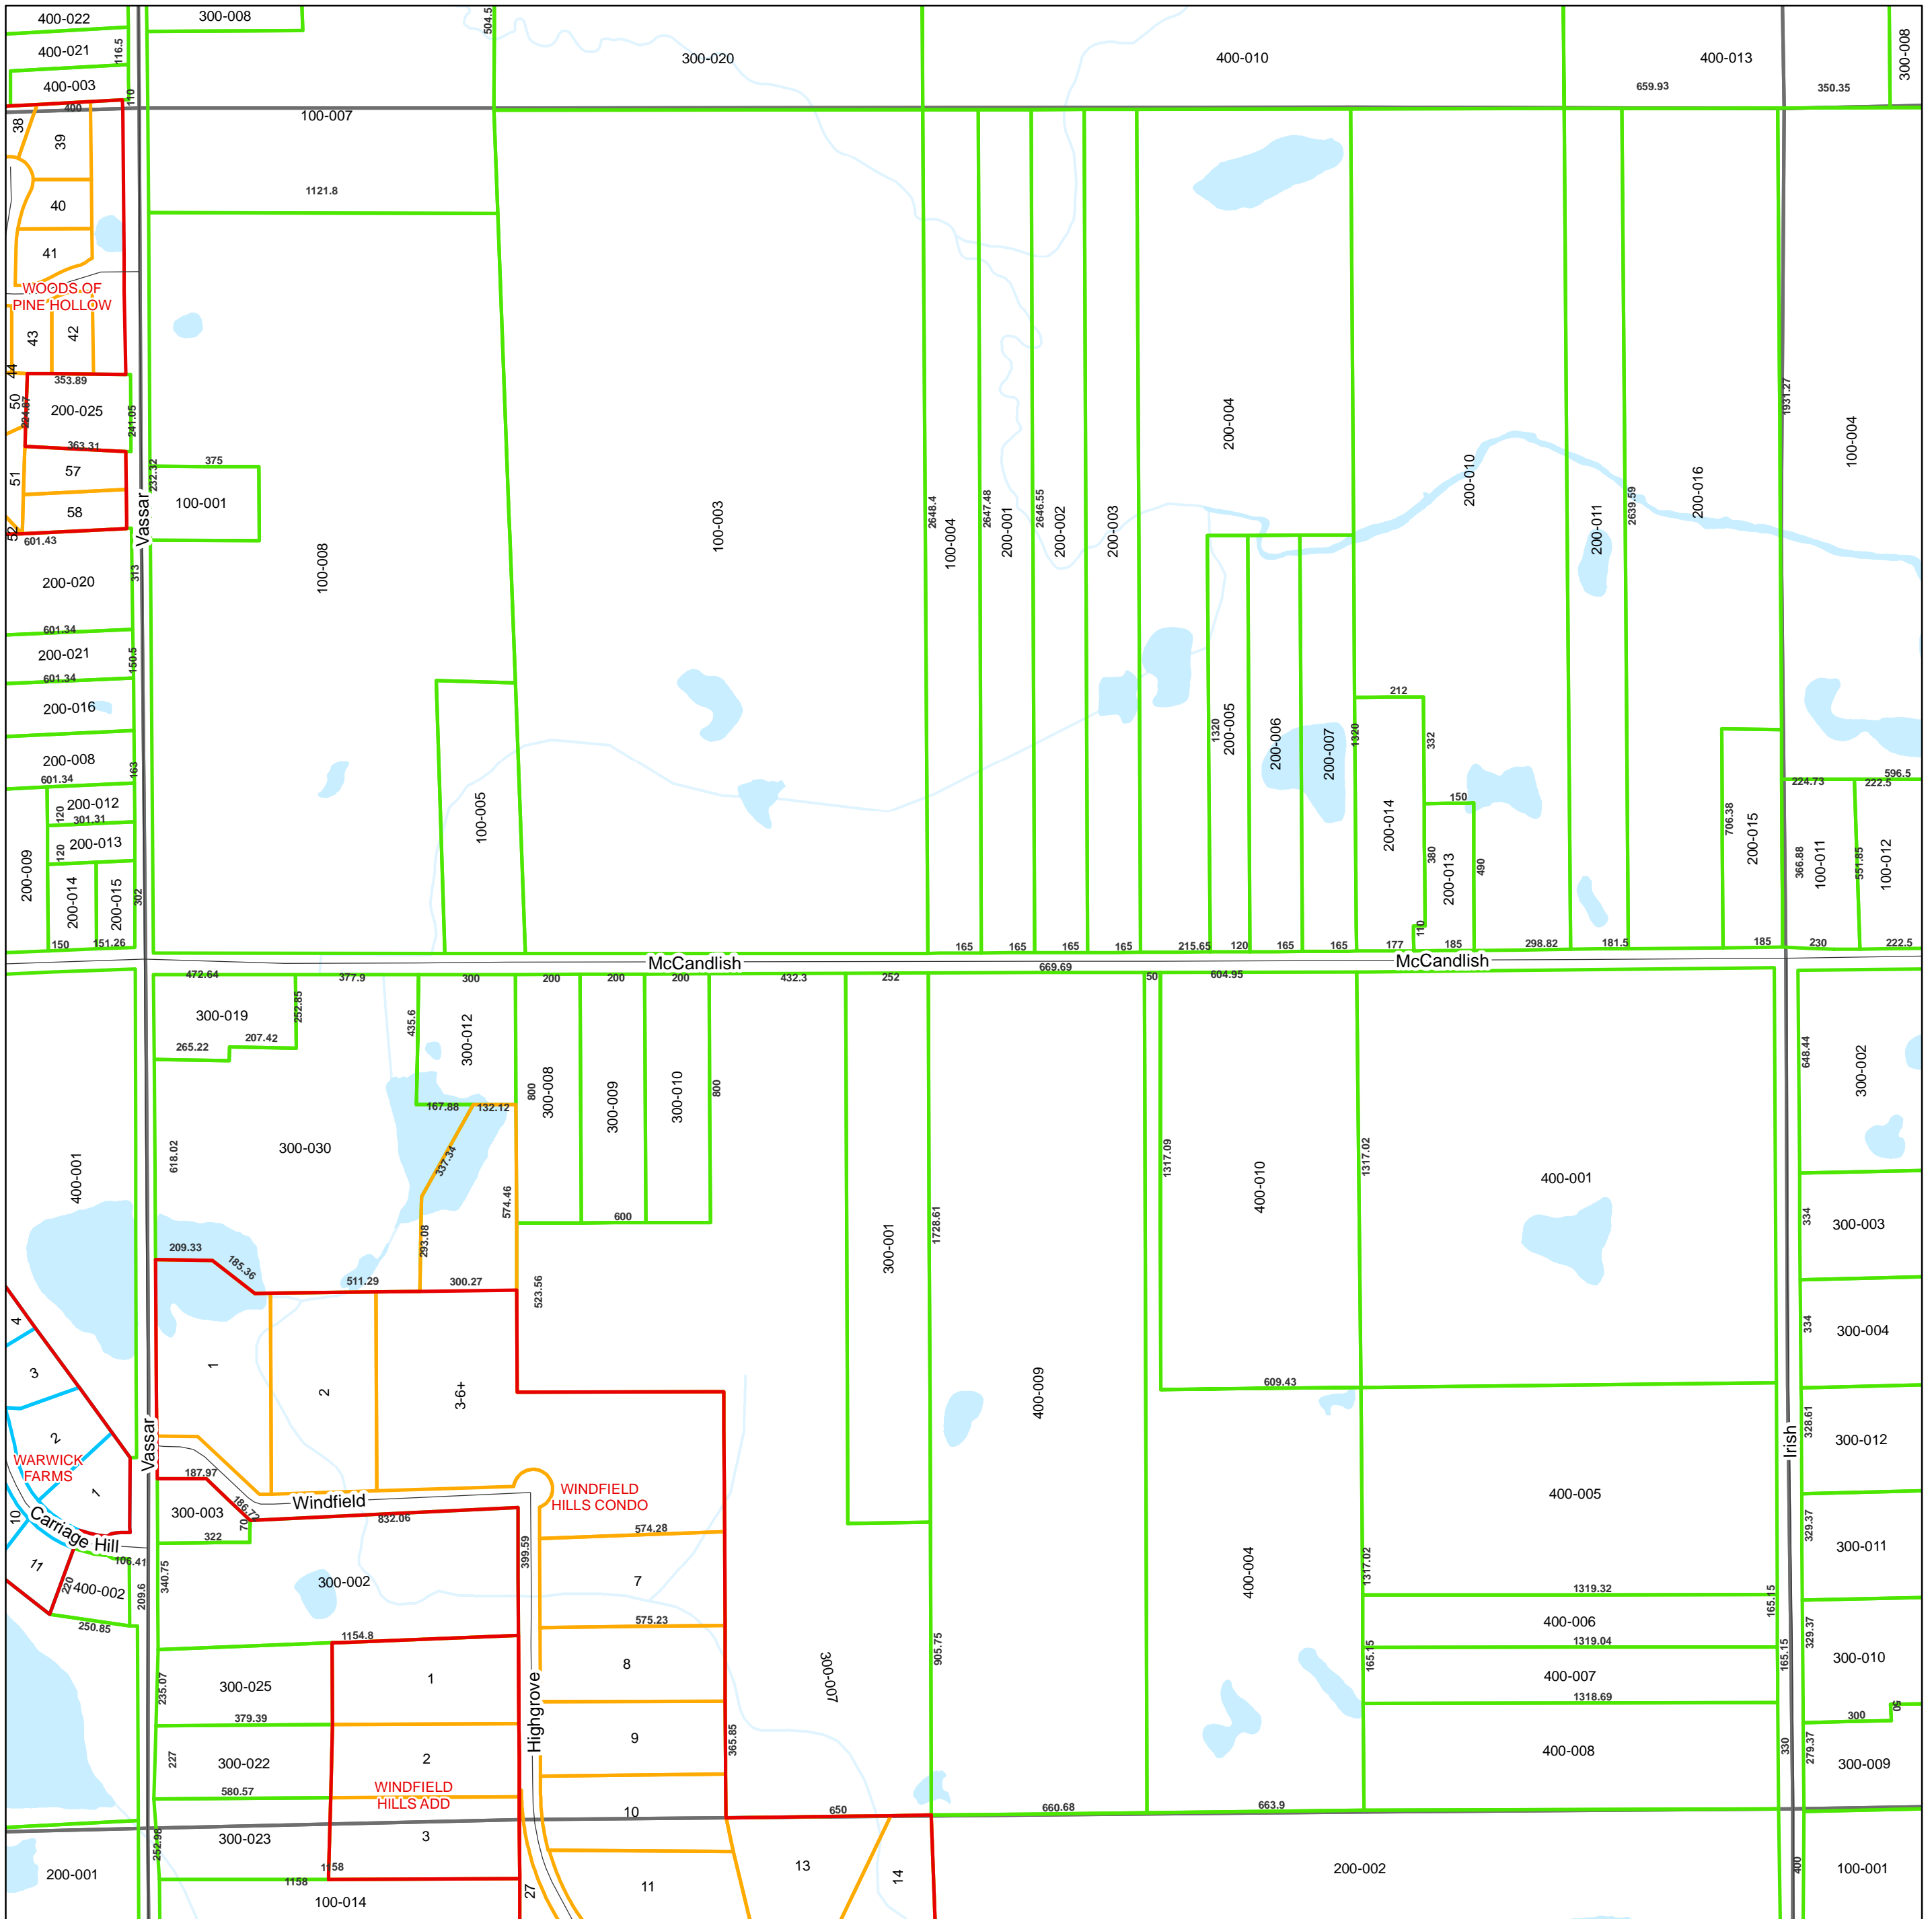

ATLAS TOWNSHIP SECTION 19

GENESEE COUNTY
MICHIGAN

Tax Parcels for 2022 Mellissa Hayduk, Director

Parcel Information contained on this map is intended to serve as a representation of property records maintained by the Equalization Department and may or may not reflect actual parcel geometry

Key

- Roads
- Railroads
- ▭ Subdivison & Condominium Boundary
- ▭ Condominium
- ▭ Lots
- ▭ Tracts

Location