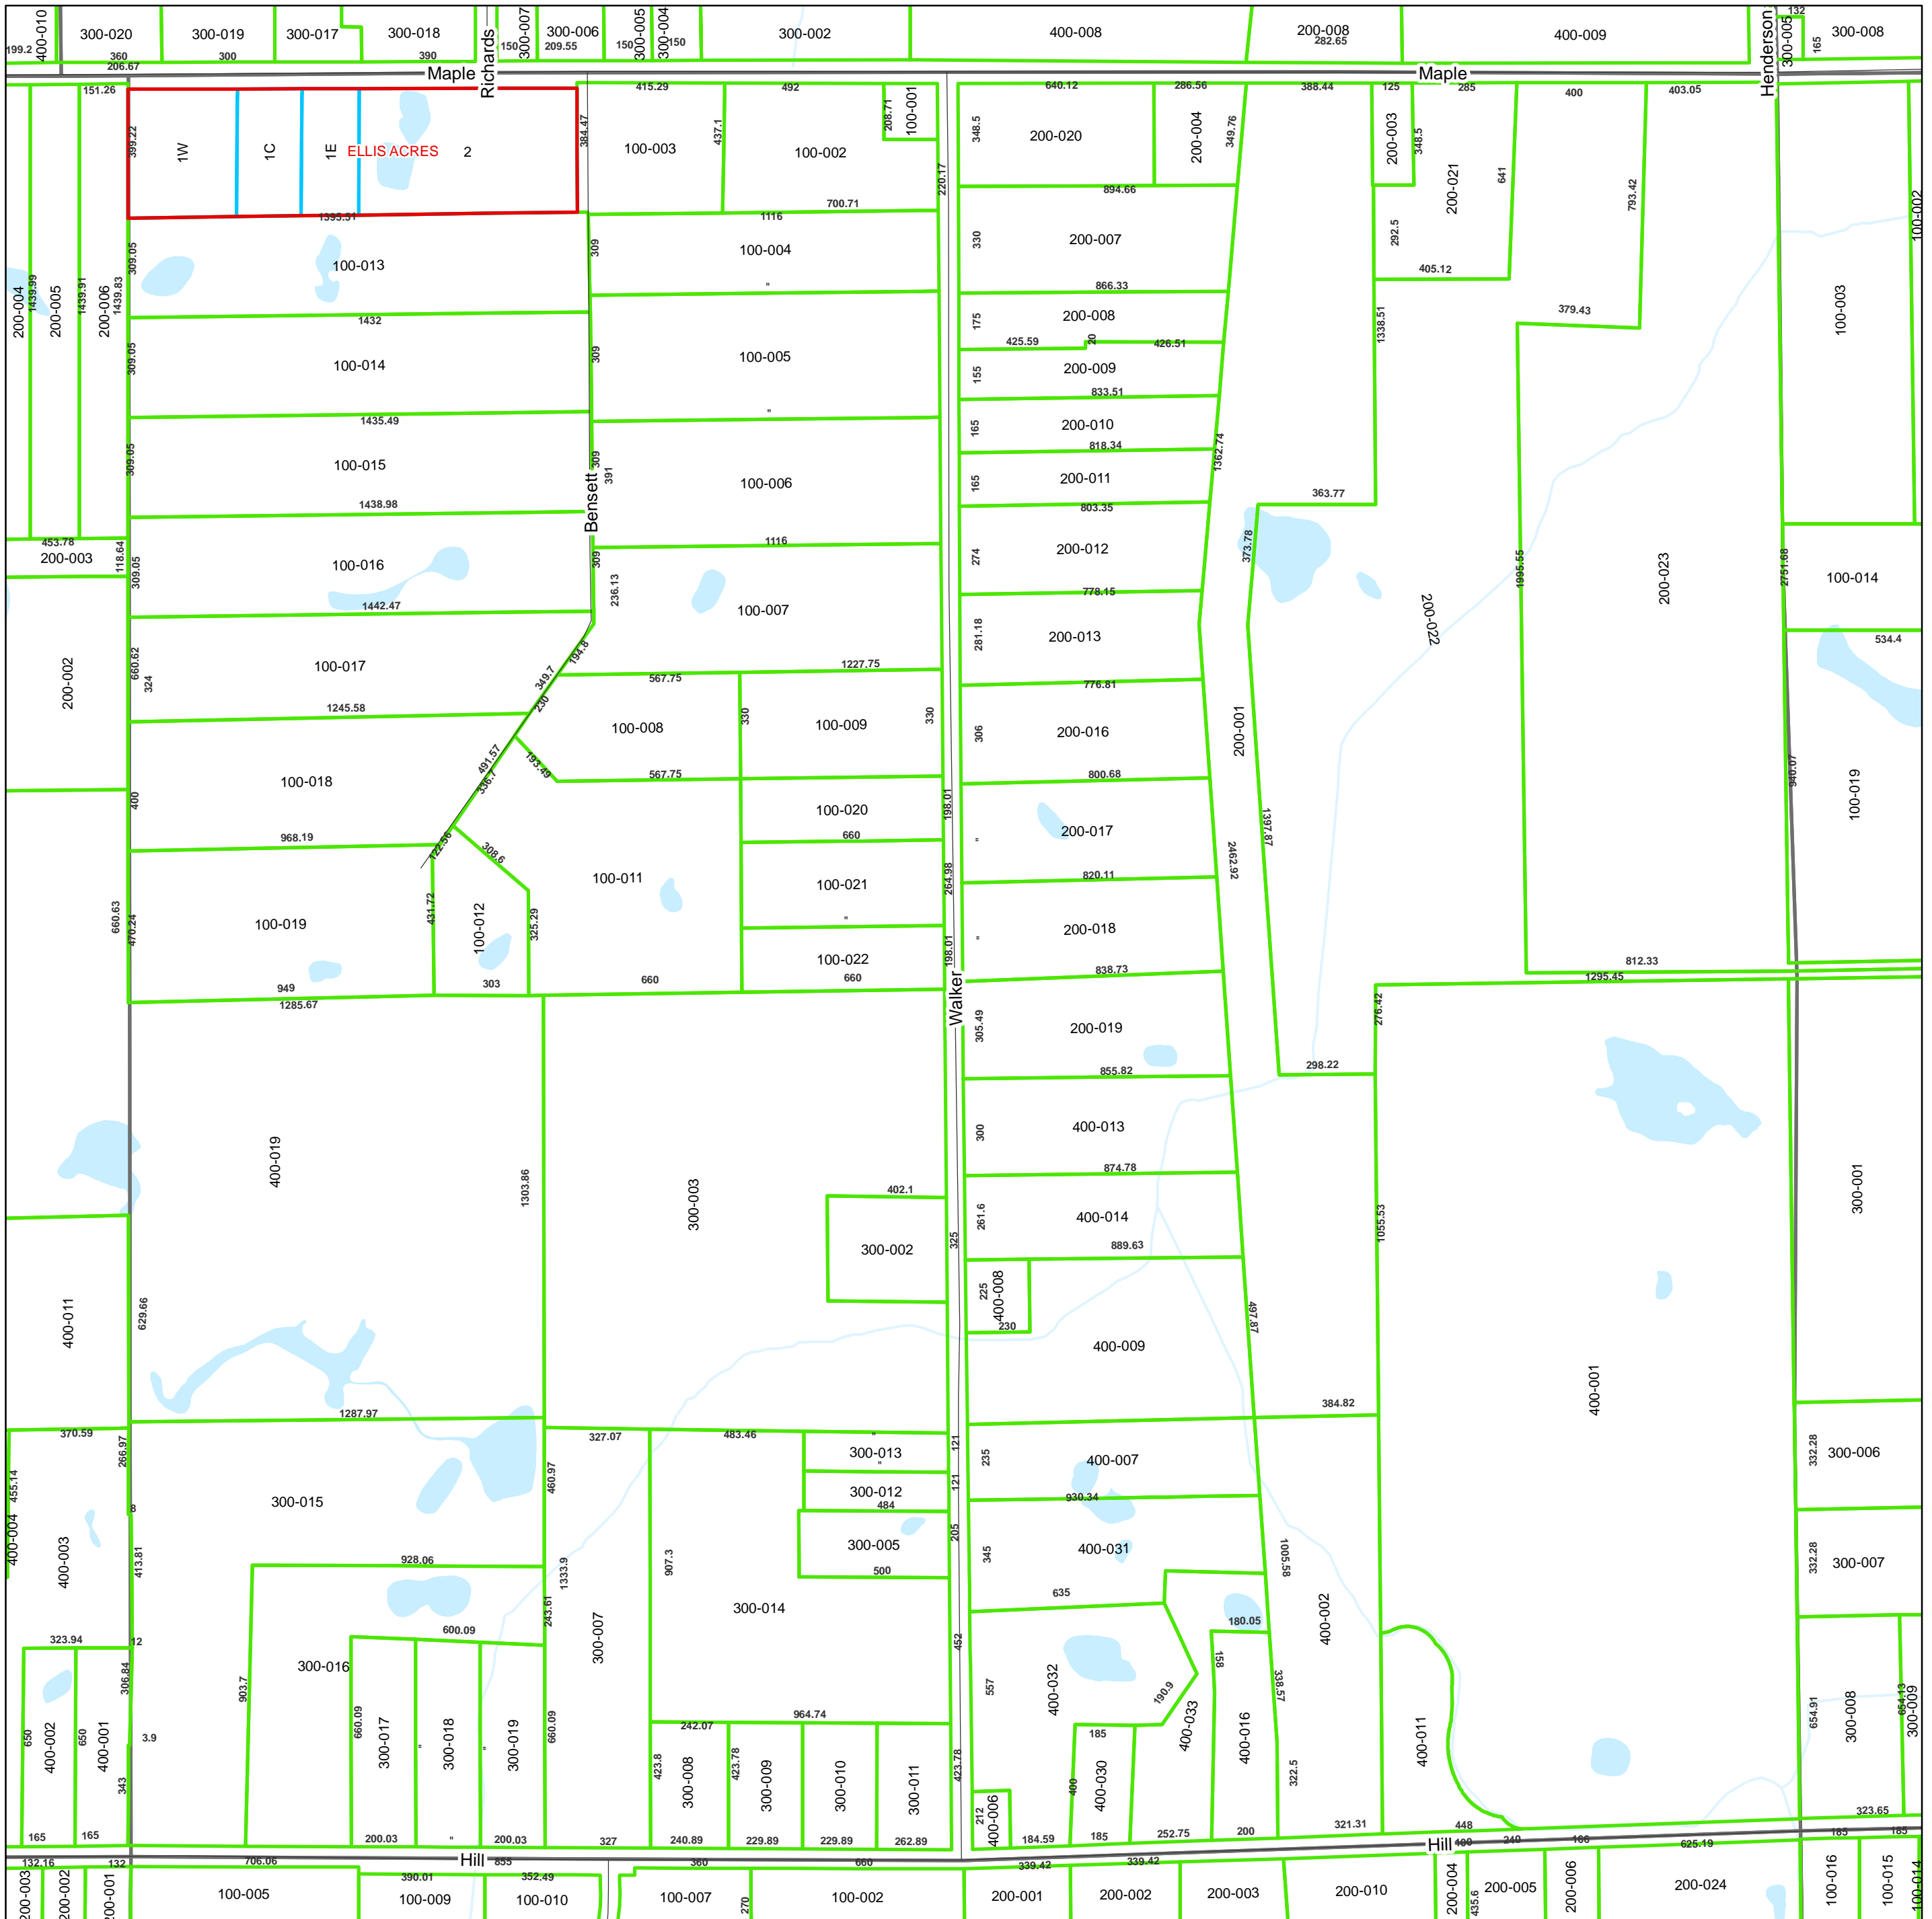

ATLAS TOWNSHIP SECTION 02

GENESEE COUNTY
MICHIGAN

Tax Parcels for 2022 Mellissa Hayduk, Director

Parcel Information contained on this map is intended to serve as a representation of property records maintained by the Equalization Department and may or may not reflect actual parcel geometry

Key

- Roads
- Railroads
- ▭ Subdivision & Condominium Boundary
- ▭ Condominium
- ▭ Lots
- ▭ Tracts

Location