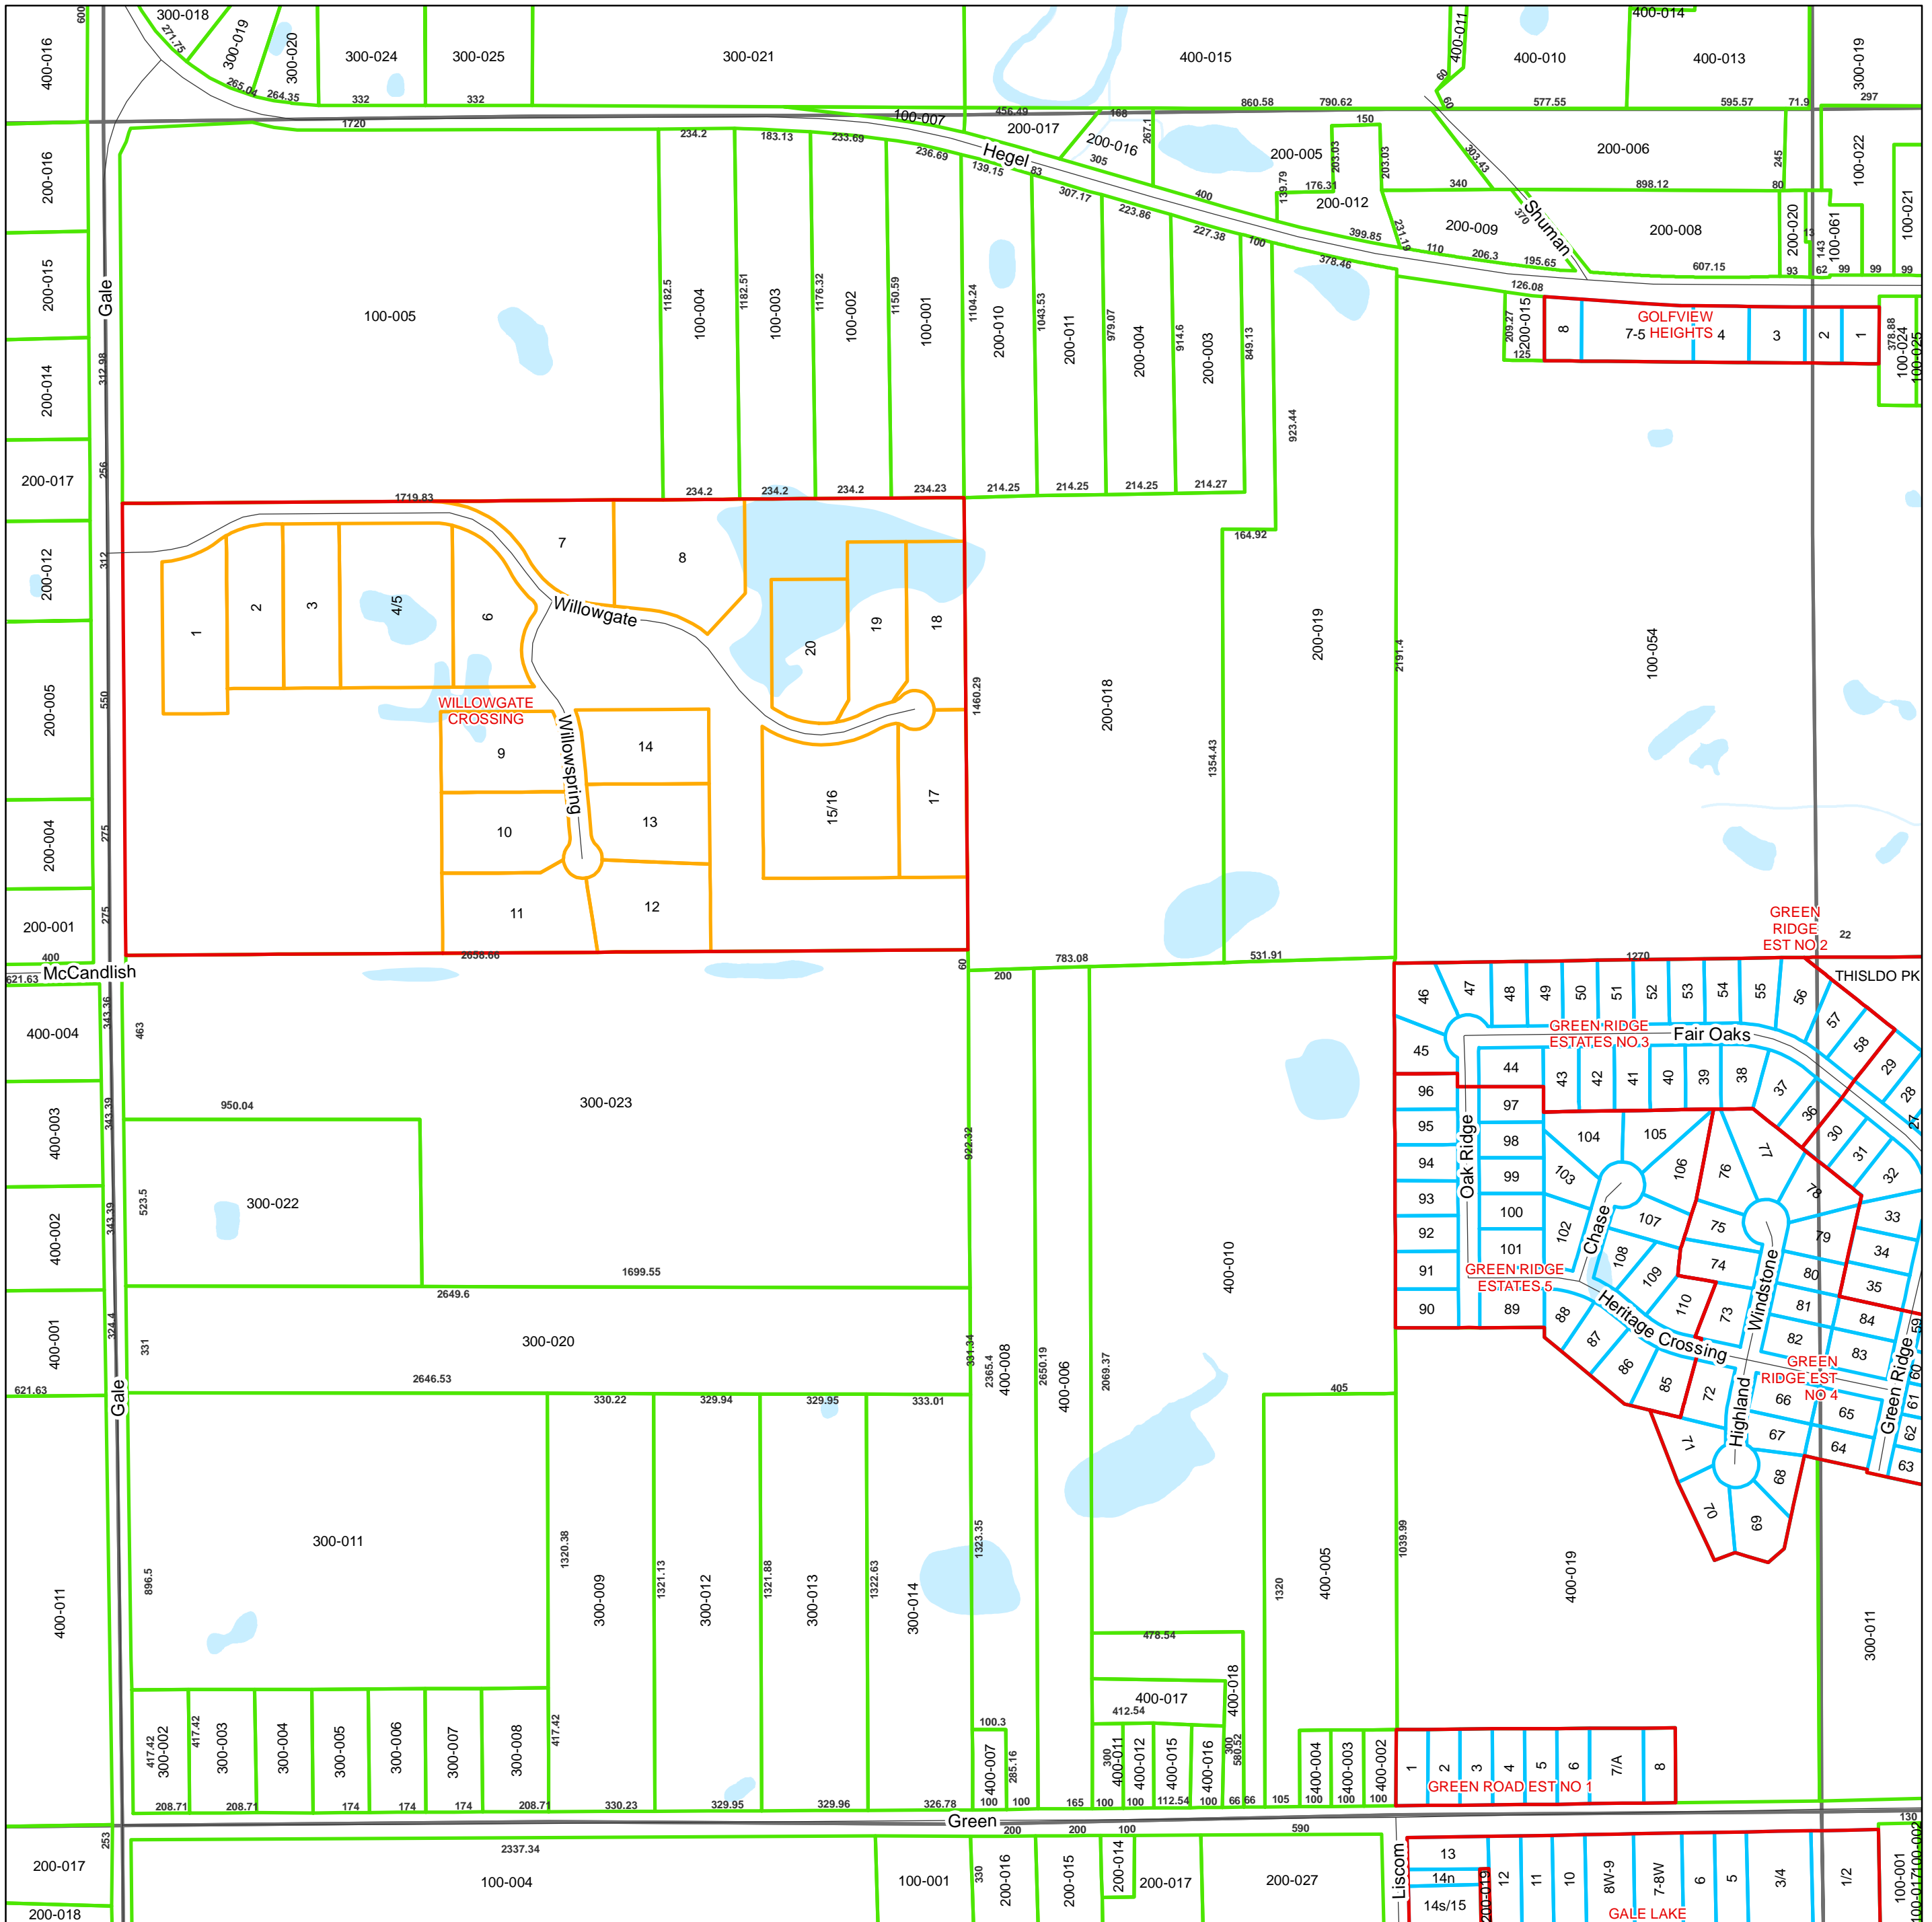

ATLAS TOWNSHIP SECTION 21

GENESEE COUNTY
MICHIGAN

Tax Parcels for 2022 Mellissa Hayduk, Director

Parcel Information contained on this map is intended to serve as a representation of property records maintained by the Equalization Department and may or may not reflect actual parcel geometry

Key

- Roads
- Railroads
- ▭ Subdivison & Condominium Boundary
- ▭ Condominium
- ▭ Lots
- ▭ Tracts

Location