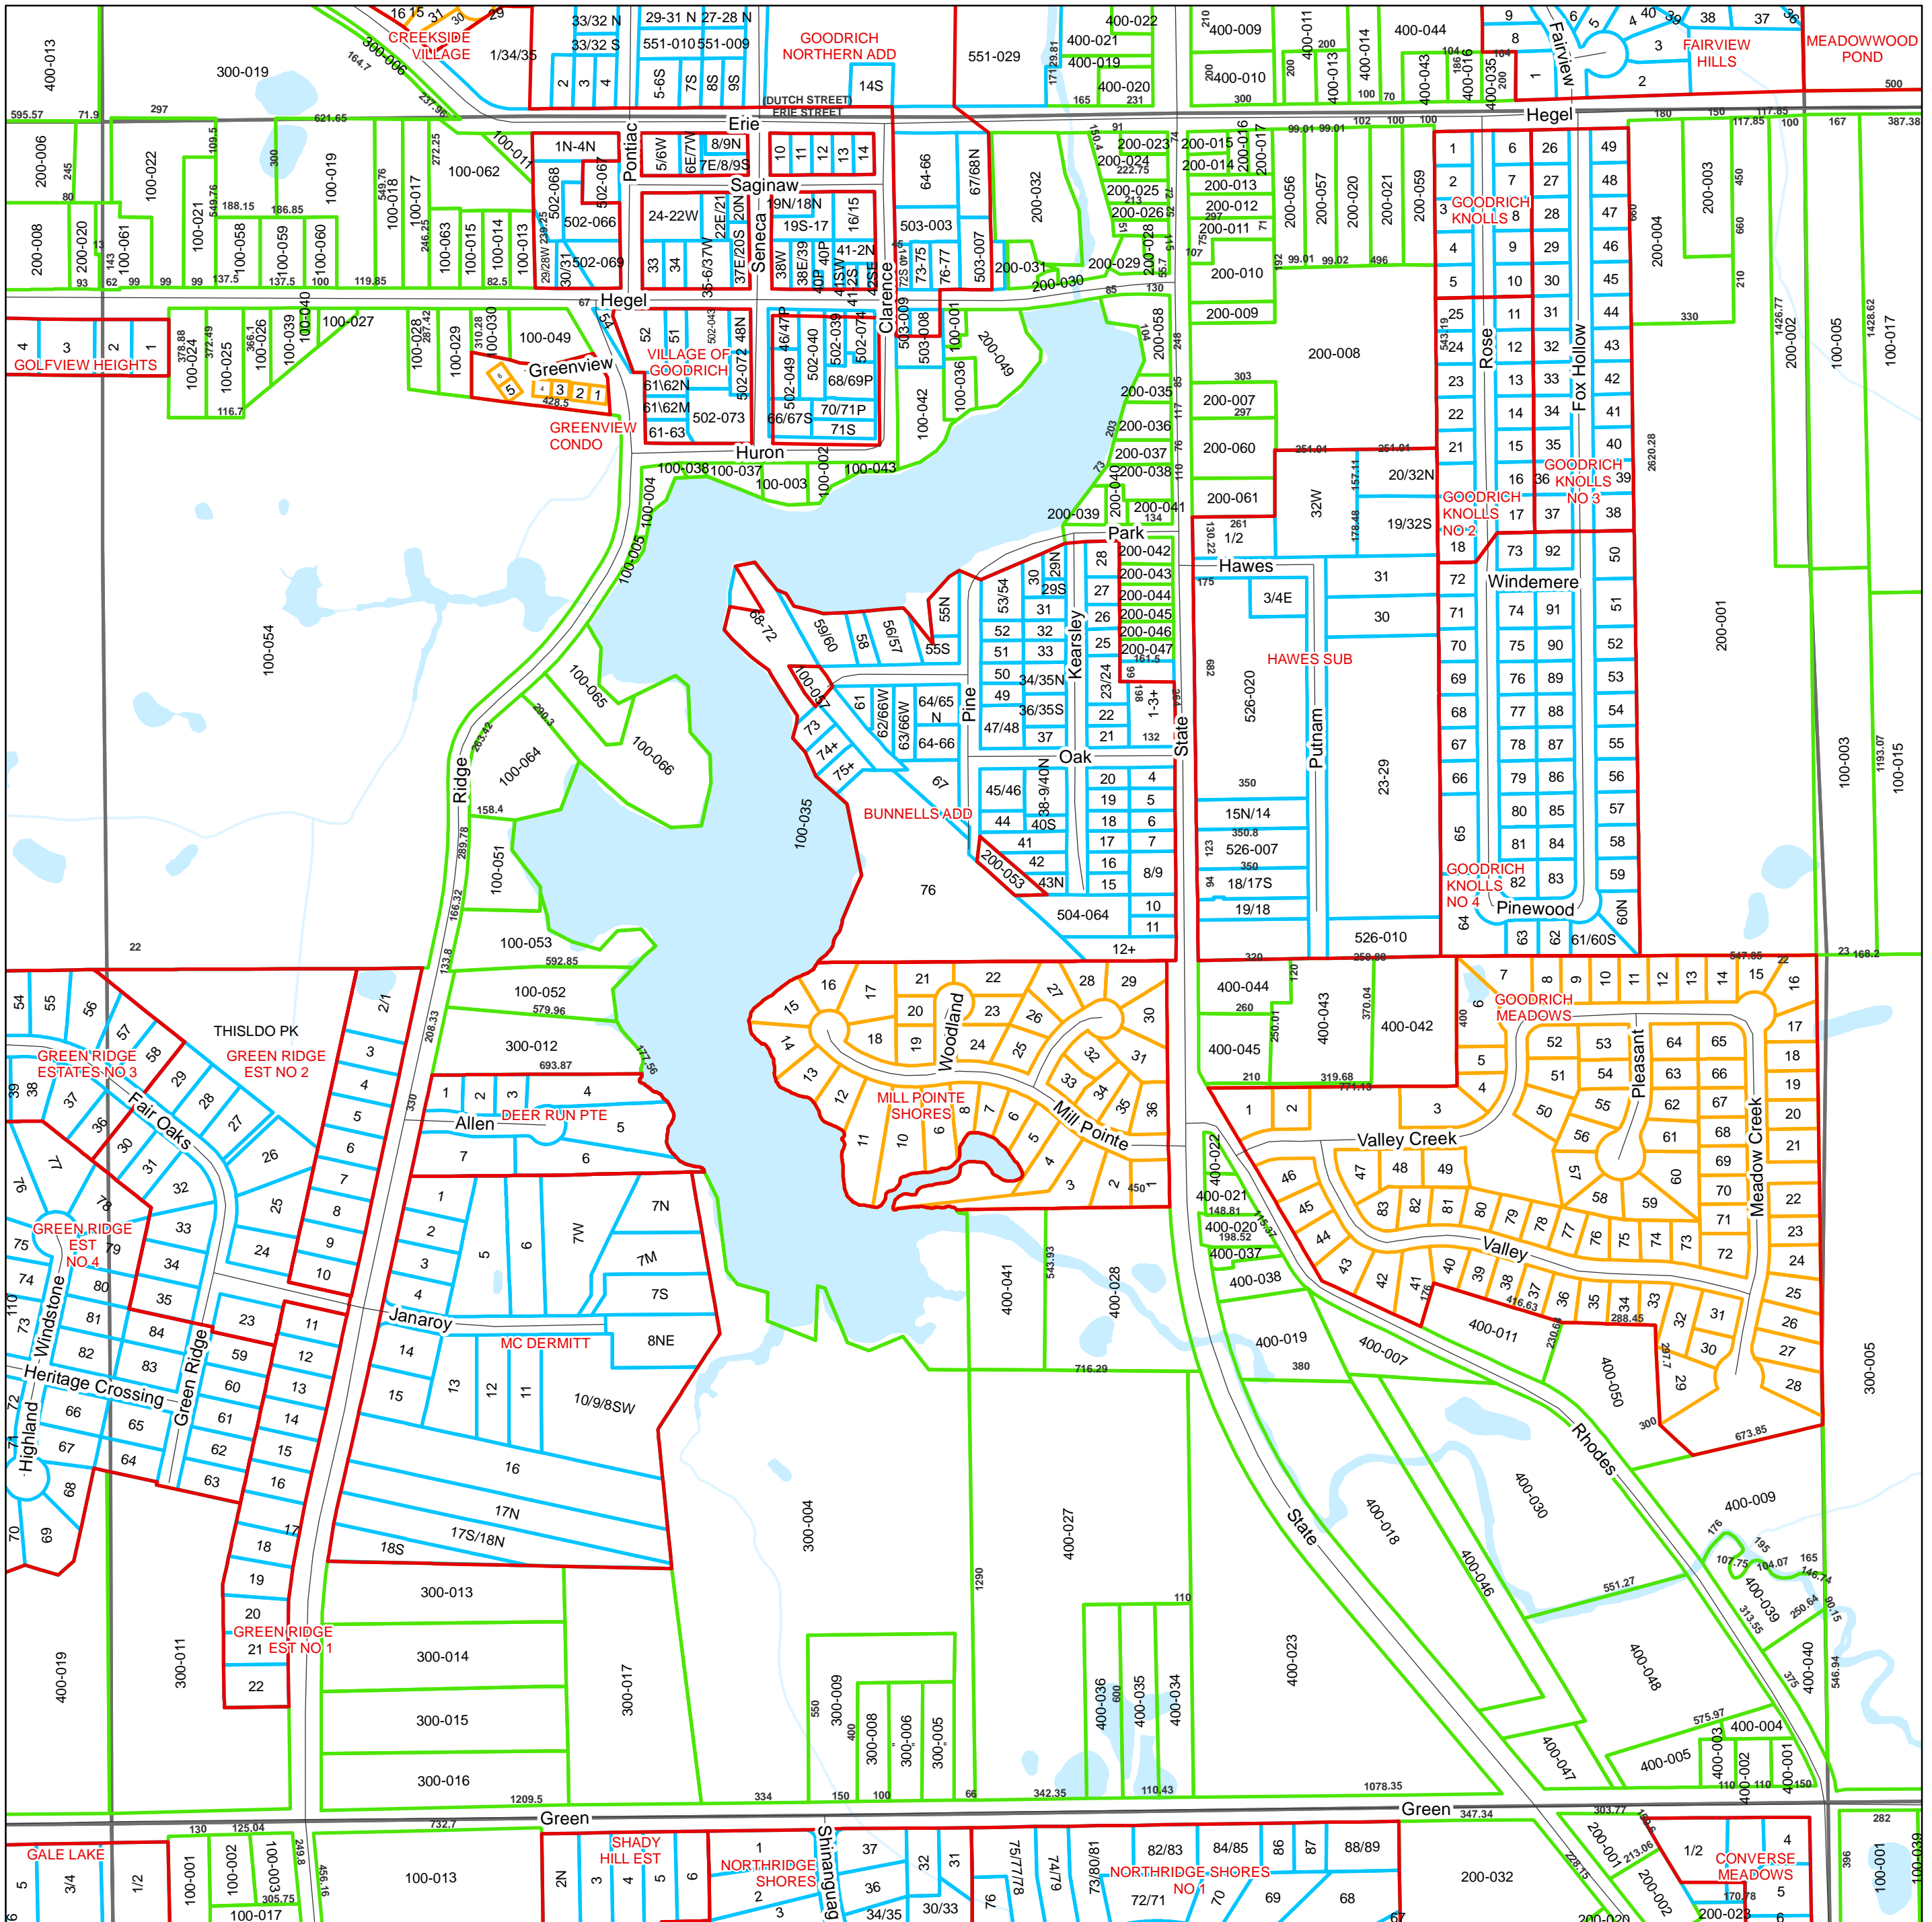

ATLAS TOWNSHIP SECTION 22

GENESEE COUNTY
MICHIGAN

Tax Parcels for 2022 Mellissa Hayduk, Director

Parcel Information contained on this map is intended to serve as a representation of property records maintained by the Equalization Department and may or may not reflect actual parcel geometry

Key

- Roads
- Railroads
- ▭ Subdivision & Condominium Boundary
- ▭ Condominium
- ▭ Lots
- ▭ Tracts

Location