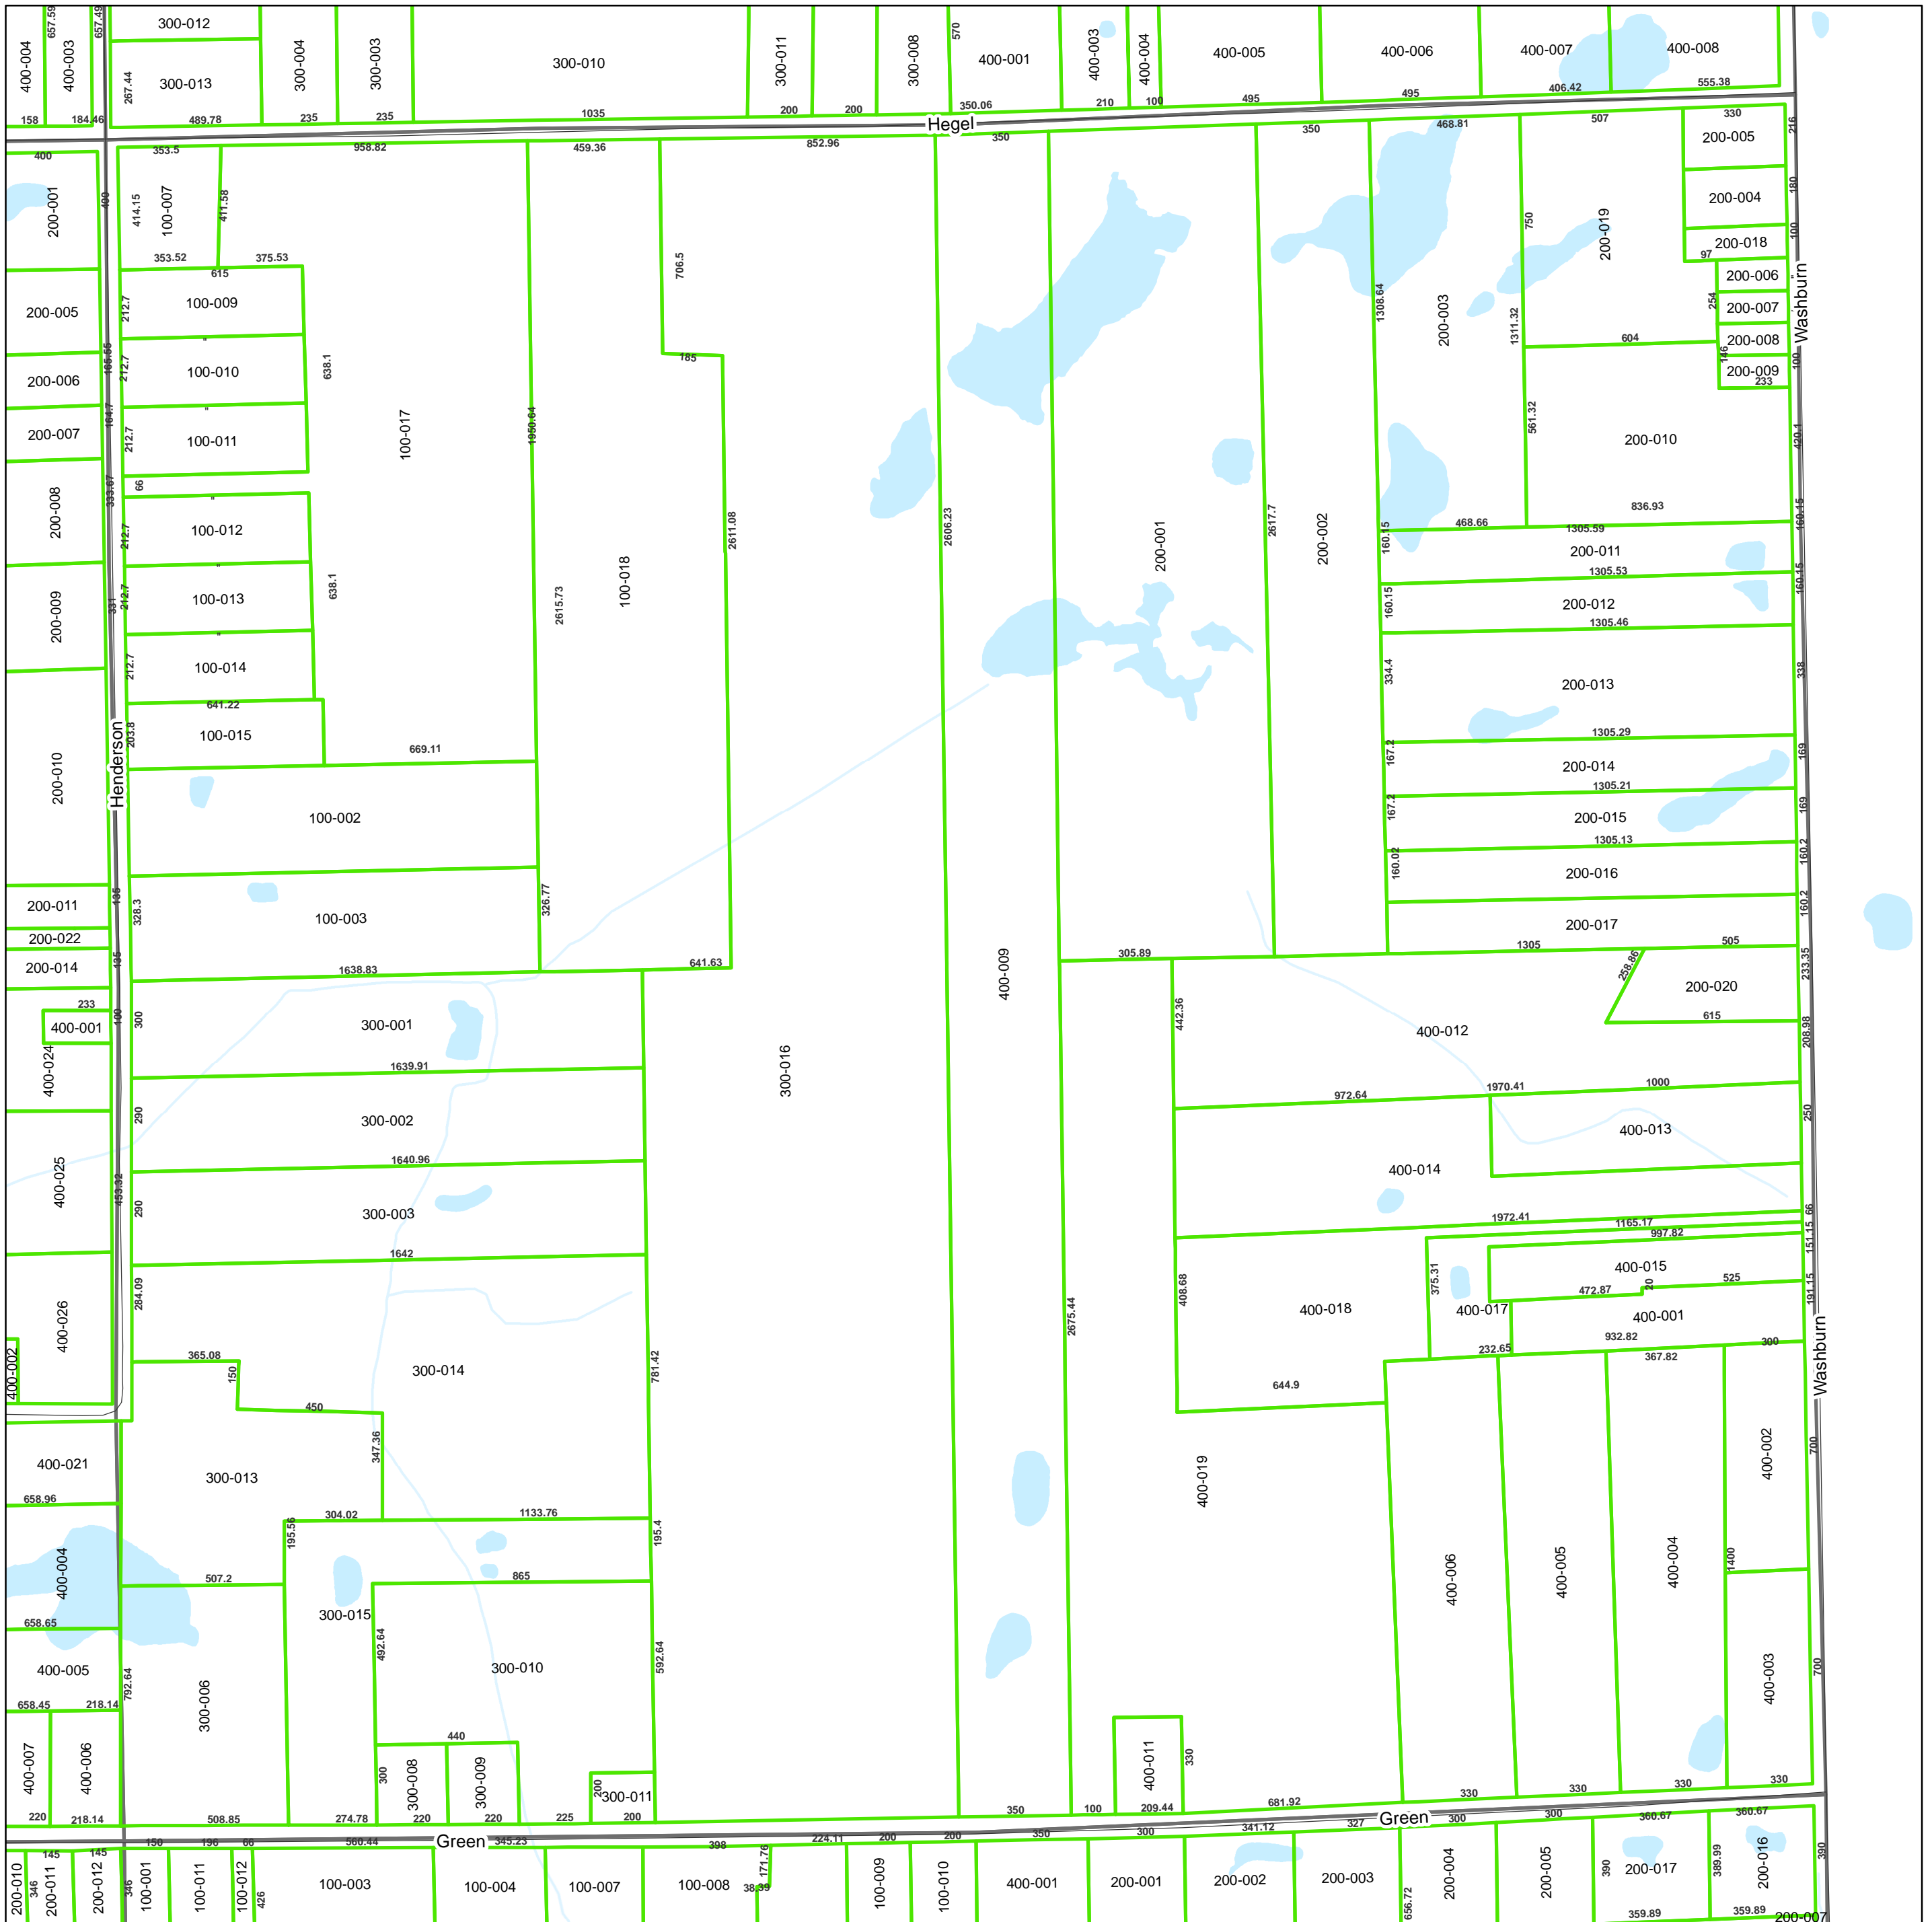

# ATLAS TOWNSHIP SECTION 24

### Key

- Roads
- Railroads
- ▭ Subdivison & Condominium Boundary
- ▭ Condominium
- ▭ Lots
- ▭ Tracts

### Location

**GENESEE COUNTY**  
MICHIGAN

Tax Parcels for 2022 Mellissa Hayduk, Director

Parcel Information contained on this map is intended to serve as a representation of property records maintained by the Equalization Department and may or may not reflect actual parcel geometry