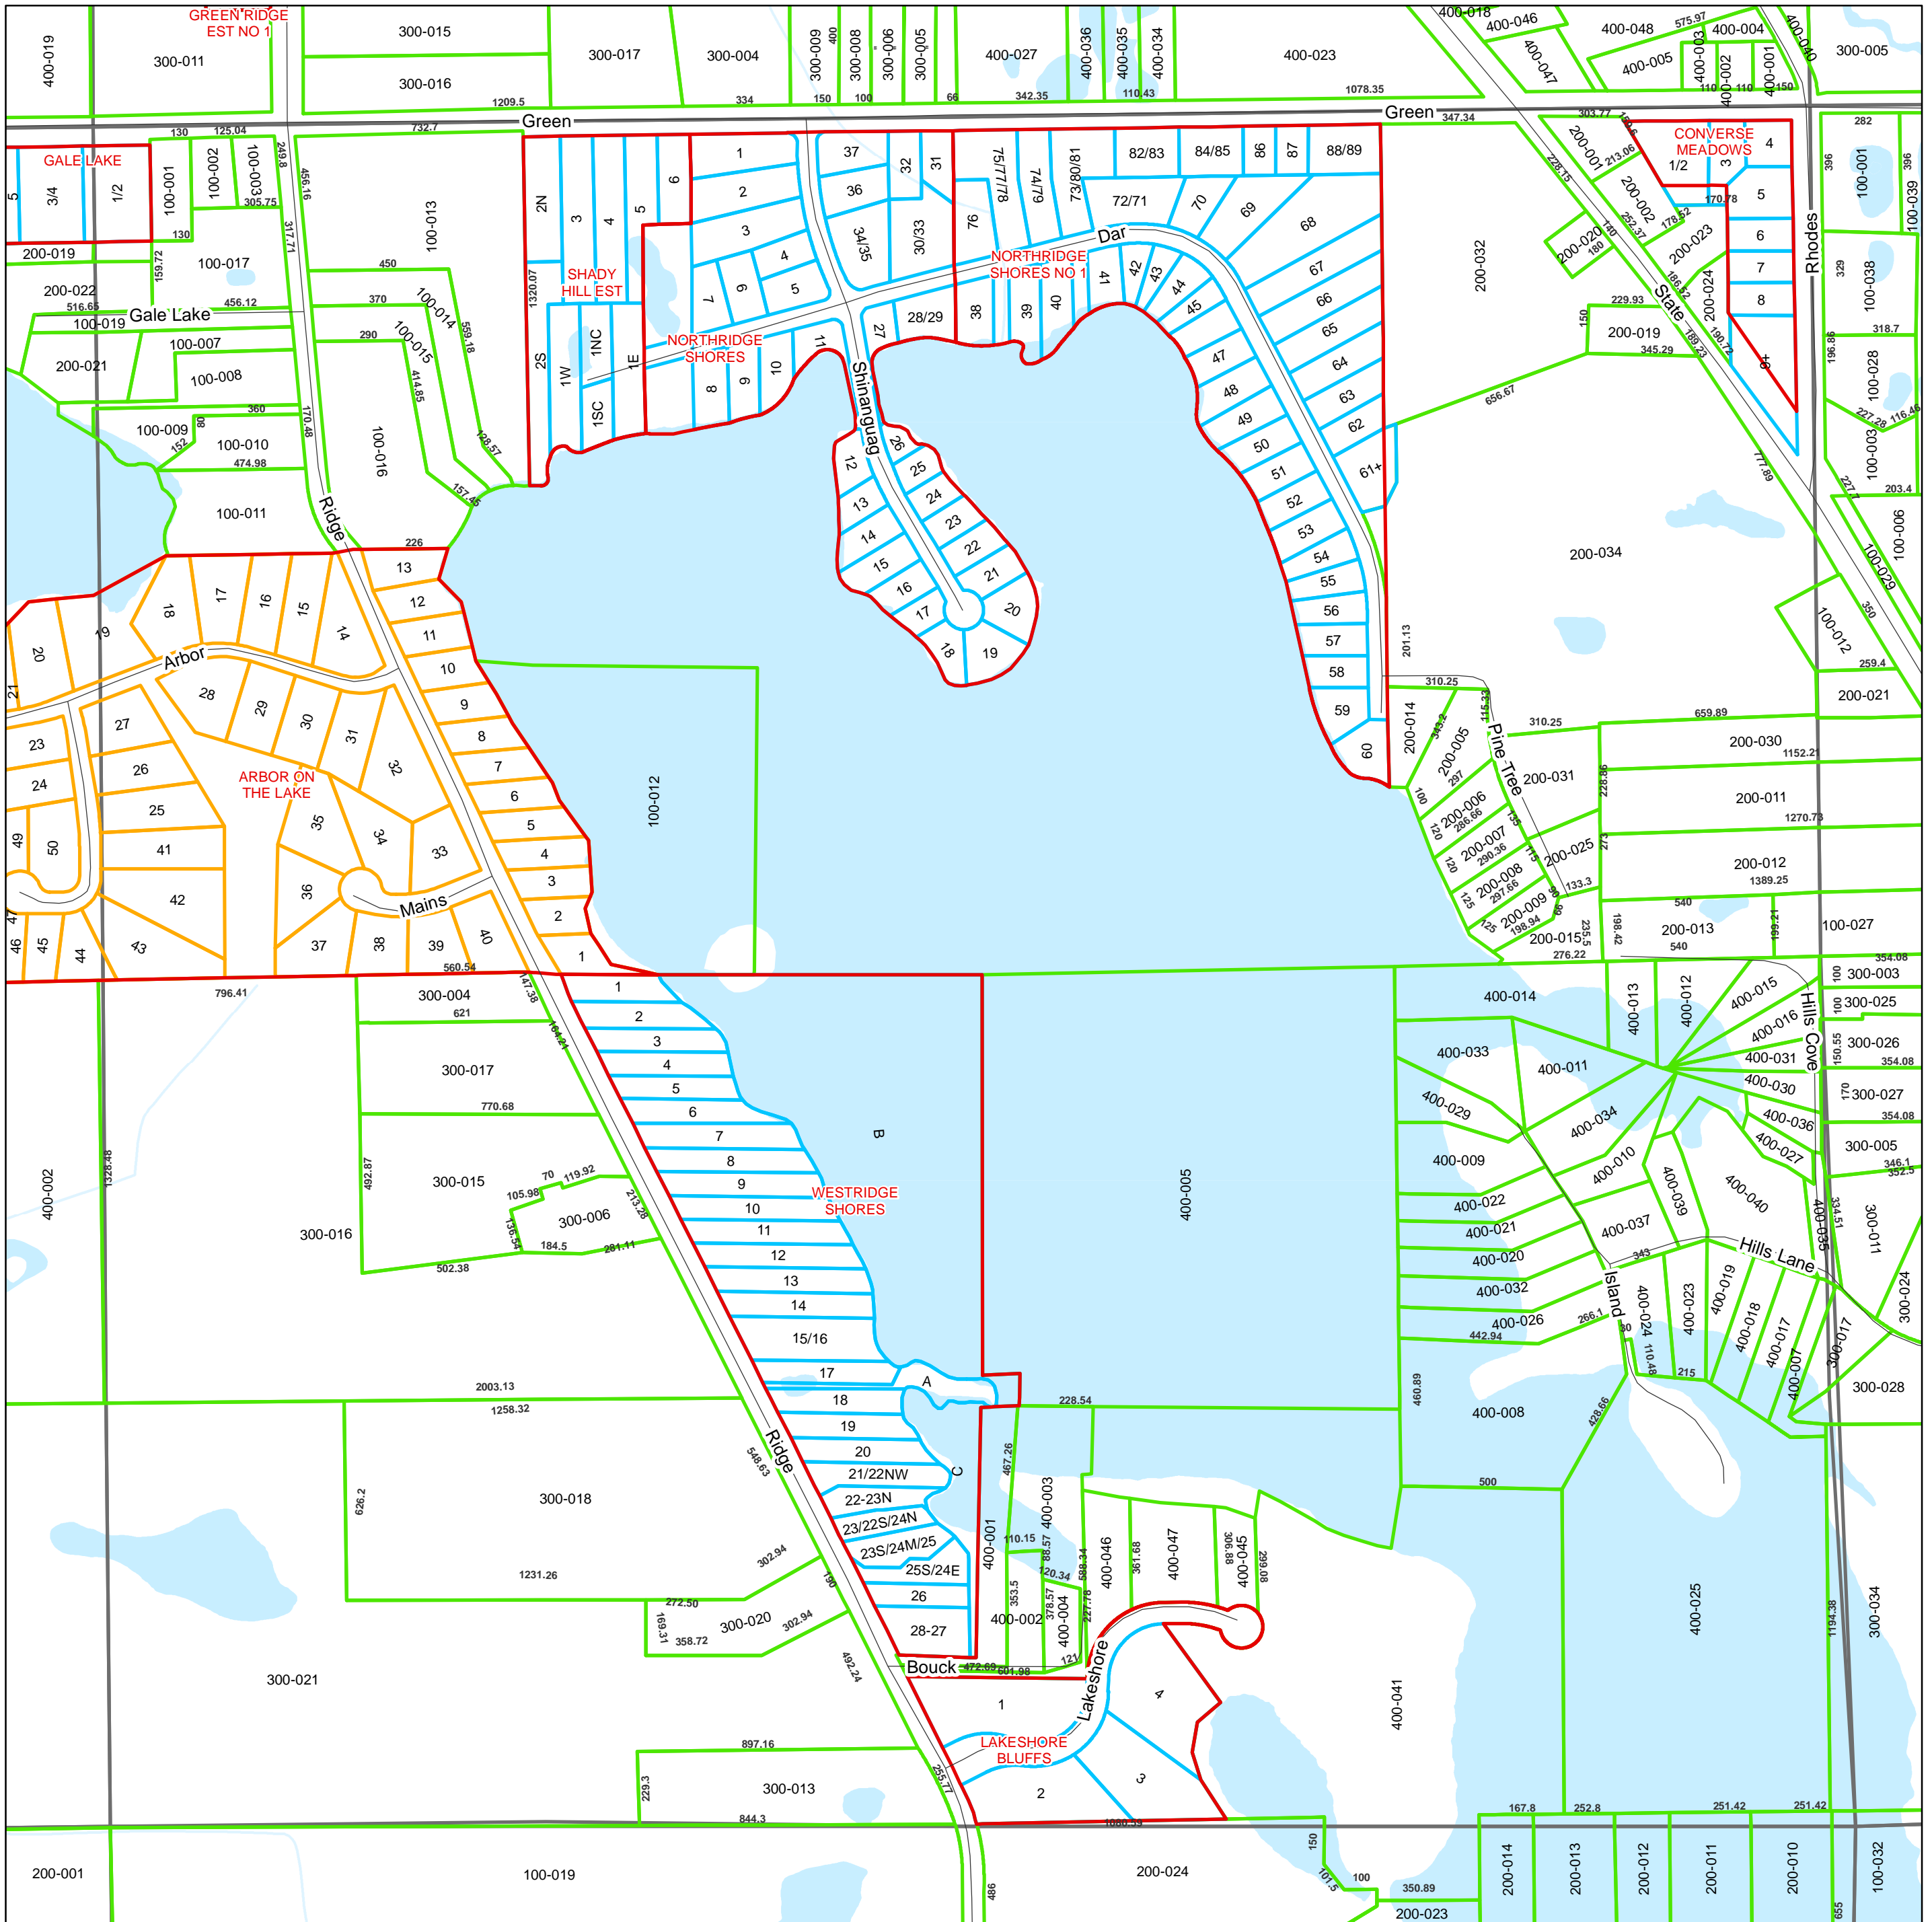

ATLAS TOWNSHIP SECTION 27

GENESEE COUNTY
MICHIGAN

Tax Parcels for 2022 Mellissa Hayduk, Director

Parcel Information contained on this map is intended to serve as a representation of property records maintained by the Equalization Department and may or may not reflect actual parcel geometry

Key

- Roads
- Railroads
- ▭ Subdivision & Condominium Boundary
- ▭ Condominium
- ▭ Lots
- ▭ Tracts

Location