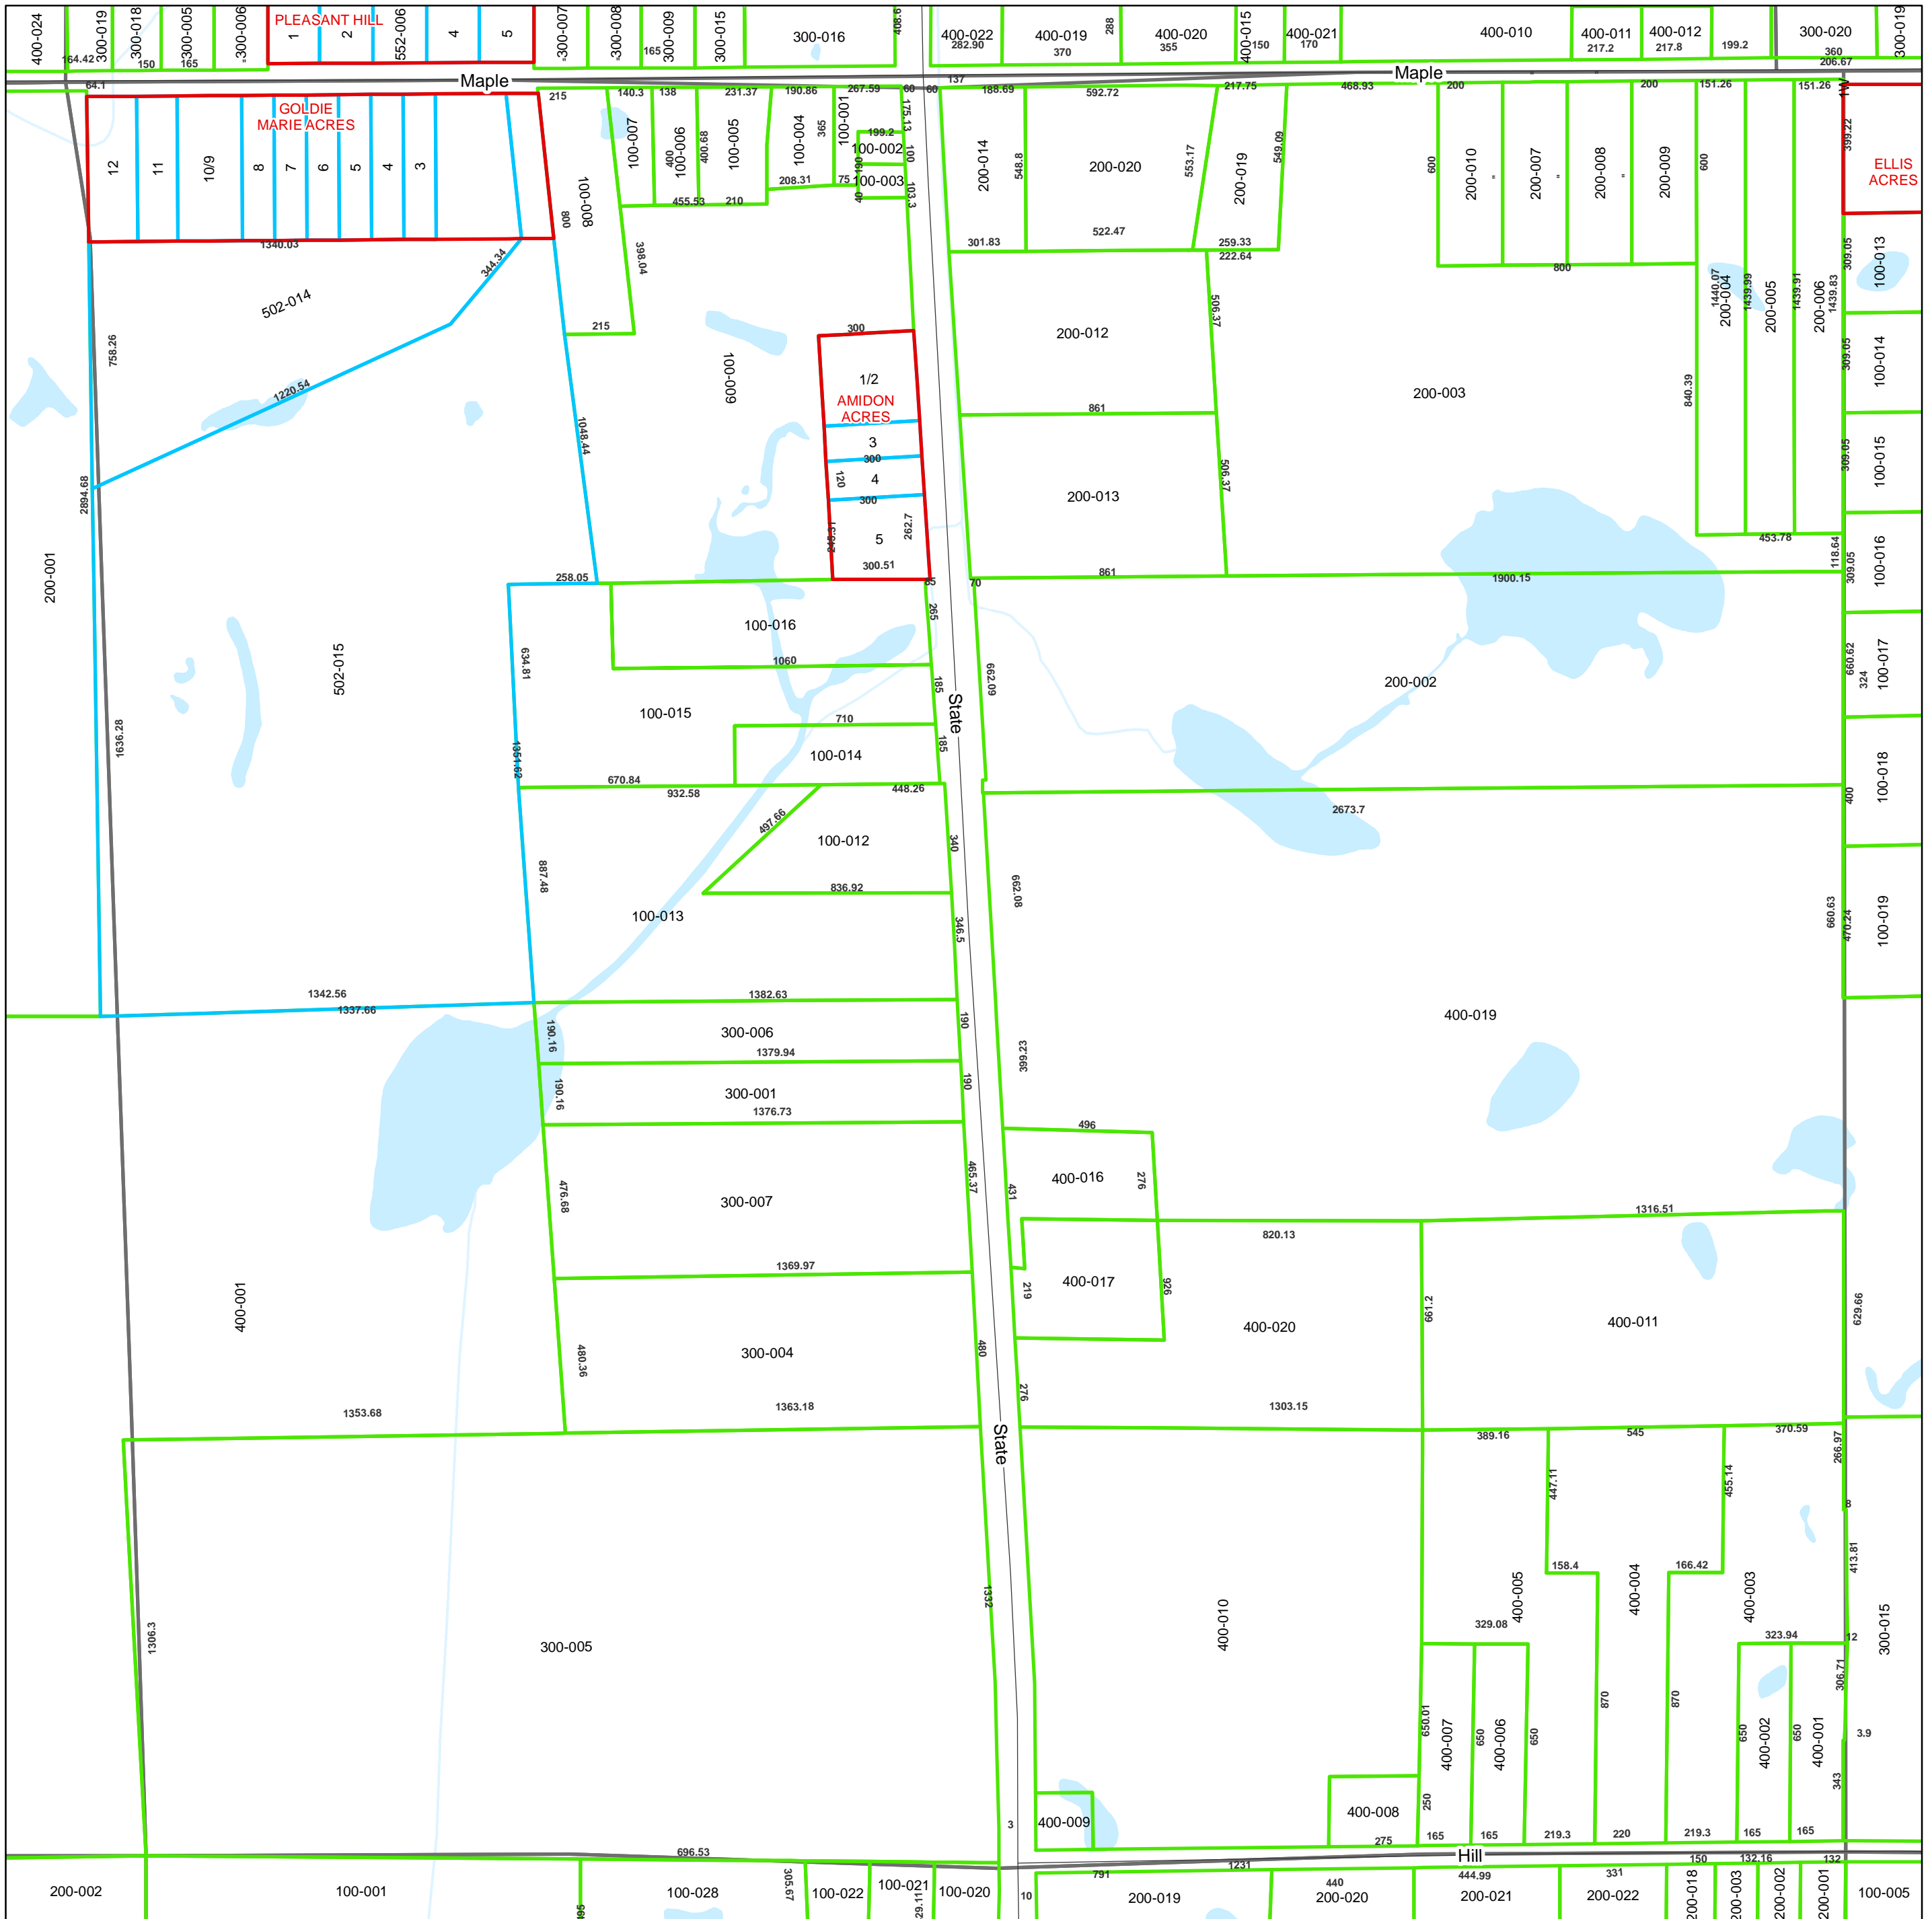

ATLAS TOWNSHIP SECTION 03

GENESEE COUNTY
MICHIGAN

Tax Parcels for 2022 Mellissa Hayduk, Director

Parcel Information contained on this map is intended to serve as a representation of property records maintained by the Equalization Department and may or may not reflect actual parcel geometry

Key

- Roads
- Railroads
- ▭ Subdivision & Condominium Boundary
- ▭ Condominium
- ▭ Lots
- ▭ Tracts

Location