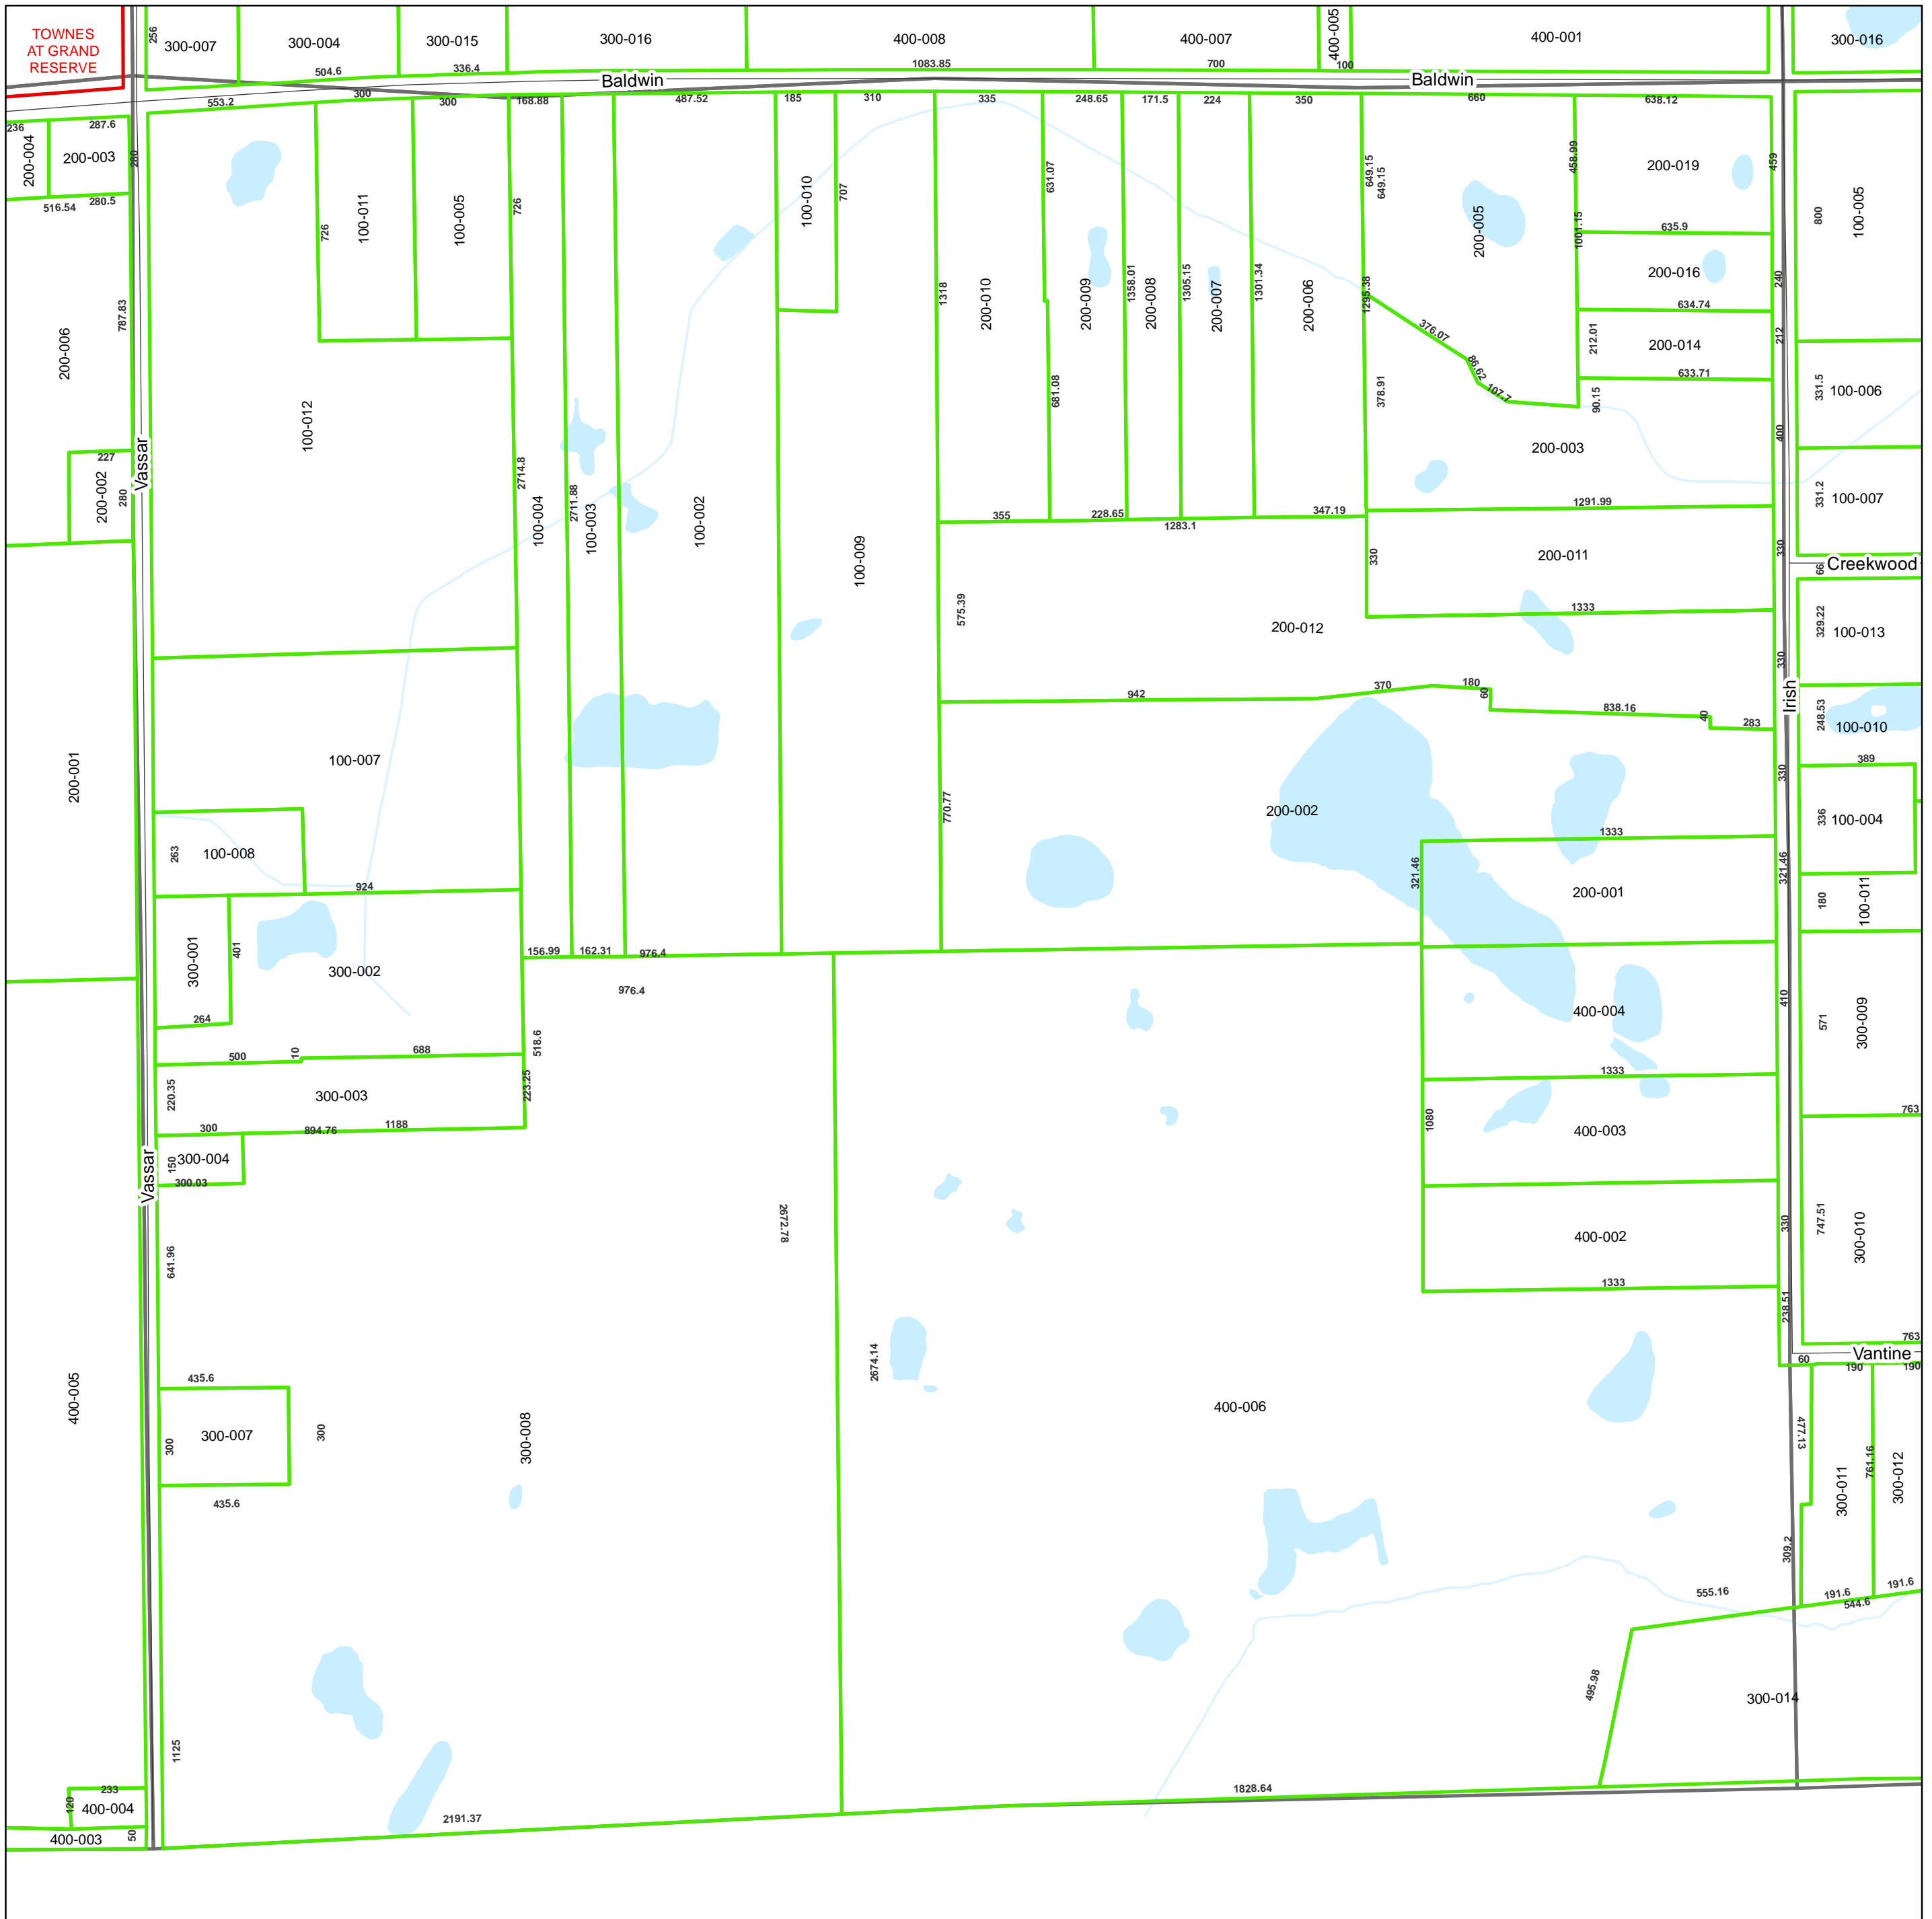

ATLAS TOWNSHIP SECTION 31

GENESEE COUNTY
MICHIGAN

Tax Parcels for 2022 Mellissa Hayduk, Director

Parcel Information contained on this map is intended to serve as a representation of property records maintained by the Equalization Department and may or may not reflect actual parcel geometry

Key

- Roads
- Railroads
- ▭ Subdivison & Condominium Boundary
- ▭ Condominium
- ▭ Lots
- ▭ Tracts

Location