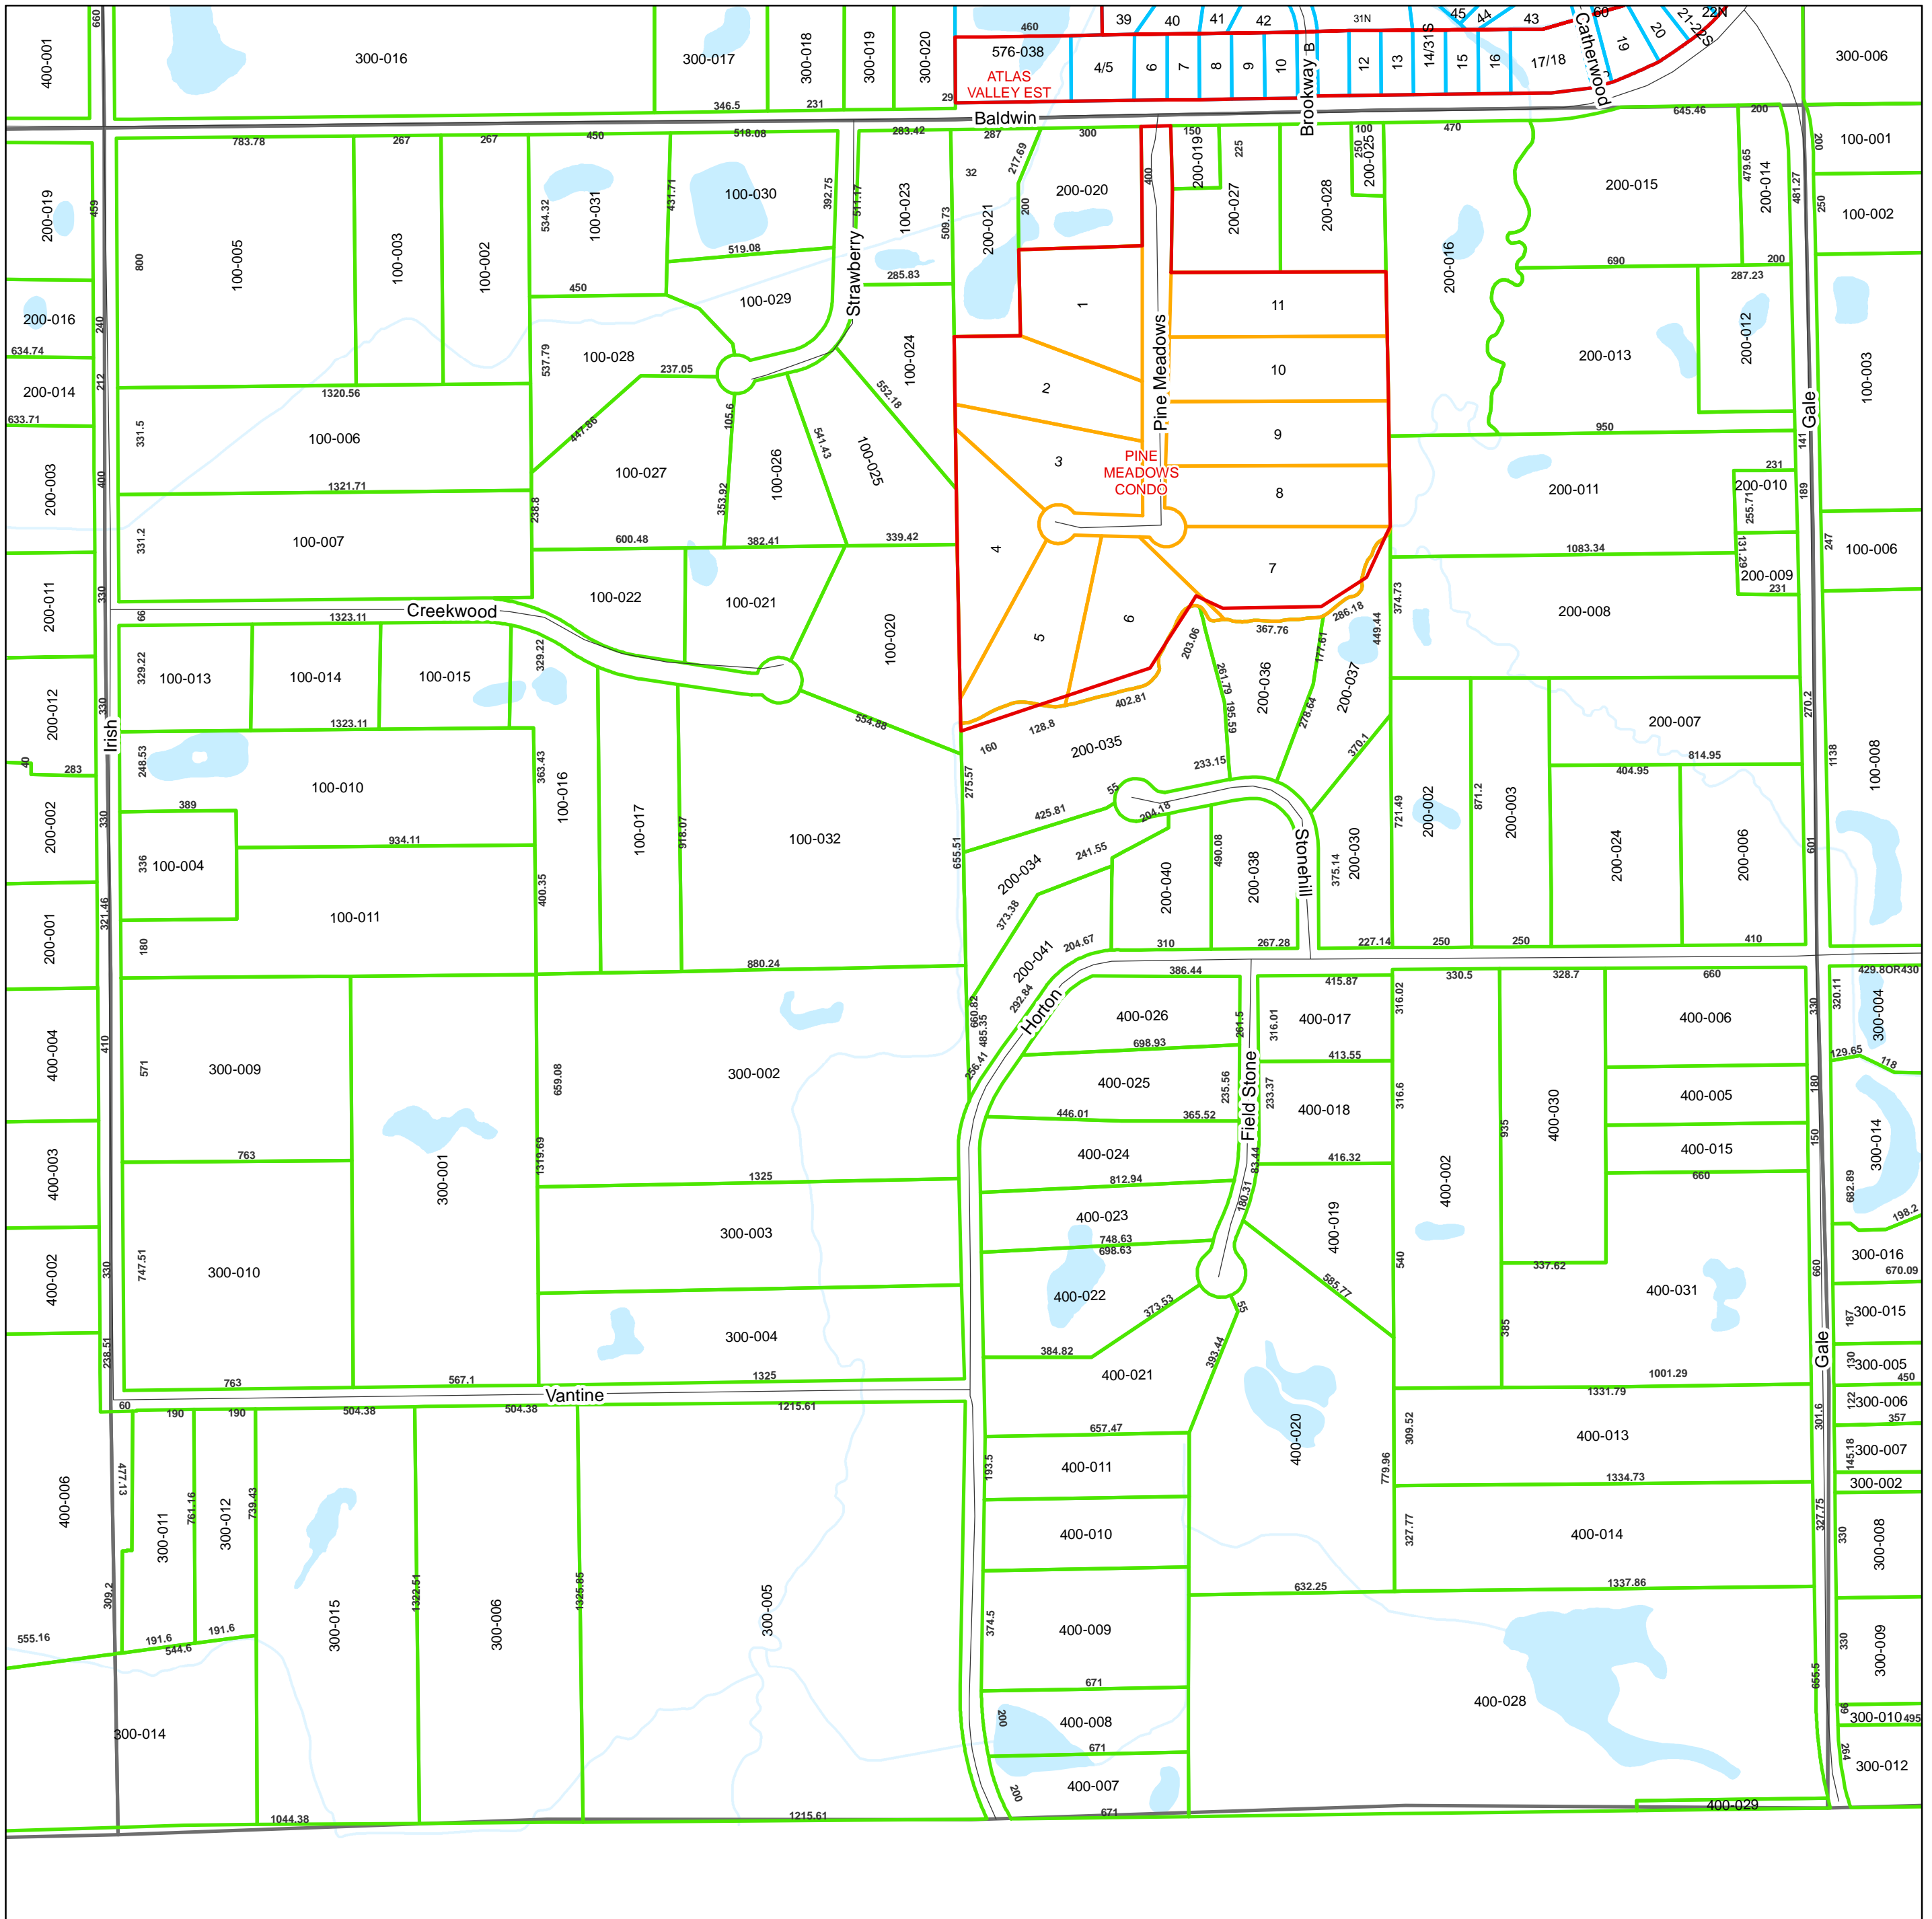

ATLAS TOWNSHIP SECTION 32

GENESEE COUNTY
MICHIGAN

Tax Parcels for 2022 Mellissa Hayduk, Director

Parcel Information contained on this map is intended to serve as a representation of property records maintained by the Equalization Department and may or may not reflect actual parcel geometry

Key

- Roads
- Railroads
- ▭ Subdivison & Condominium Boundary
- ▭ Condominium
- ▭ Lots
- ▭ Tracts

Location