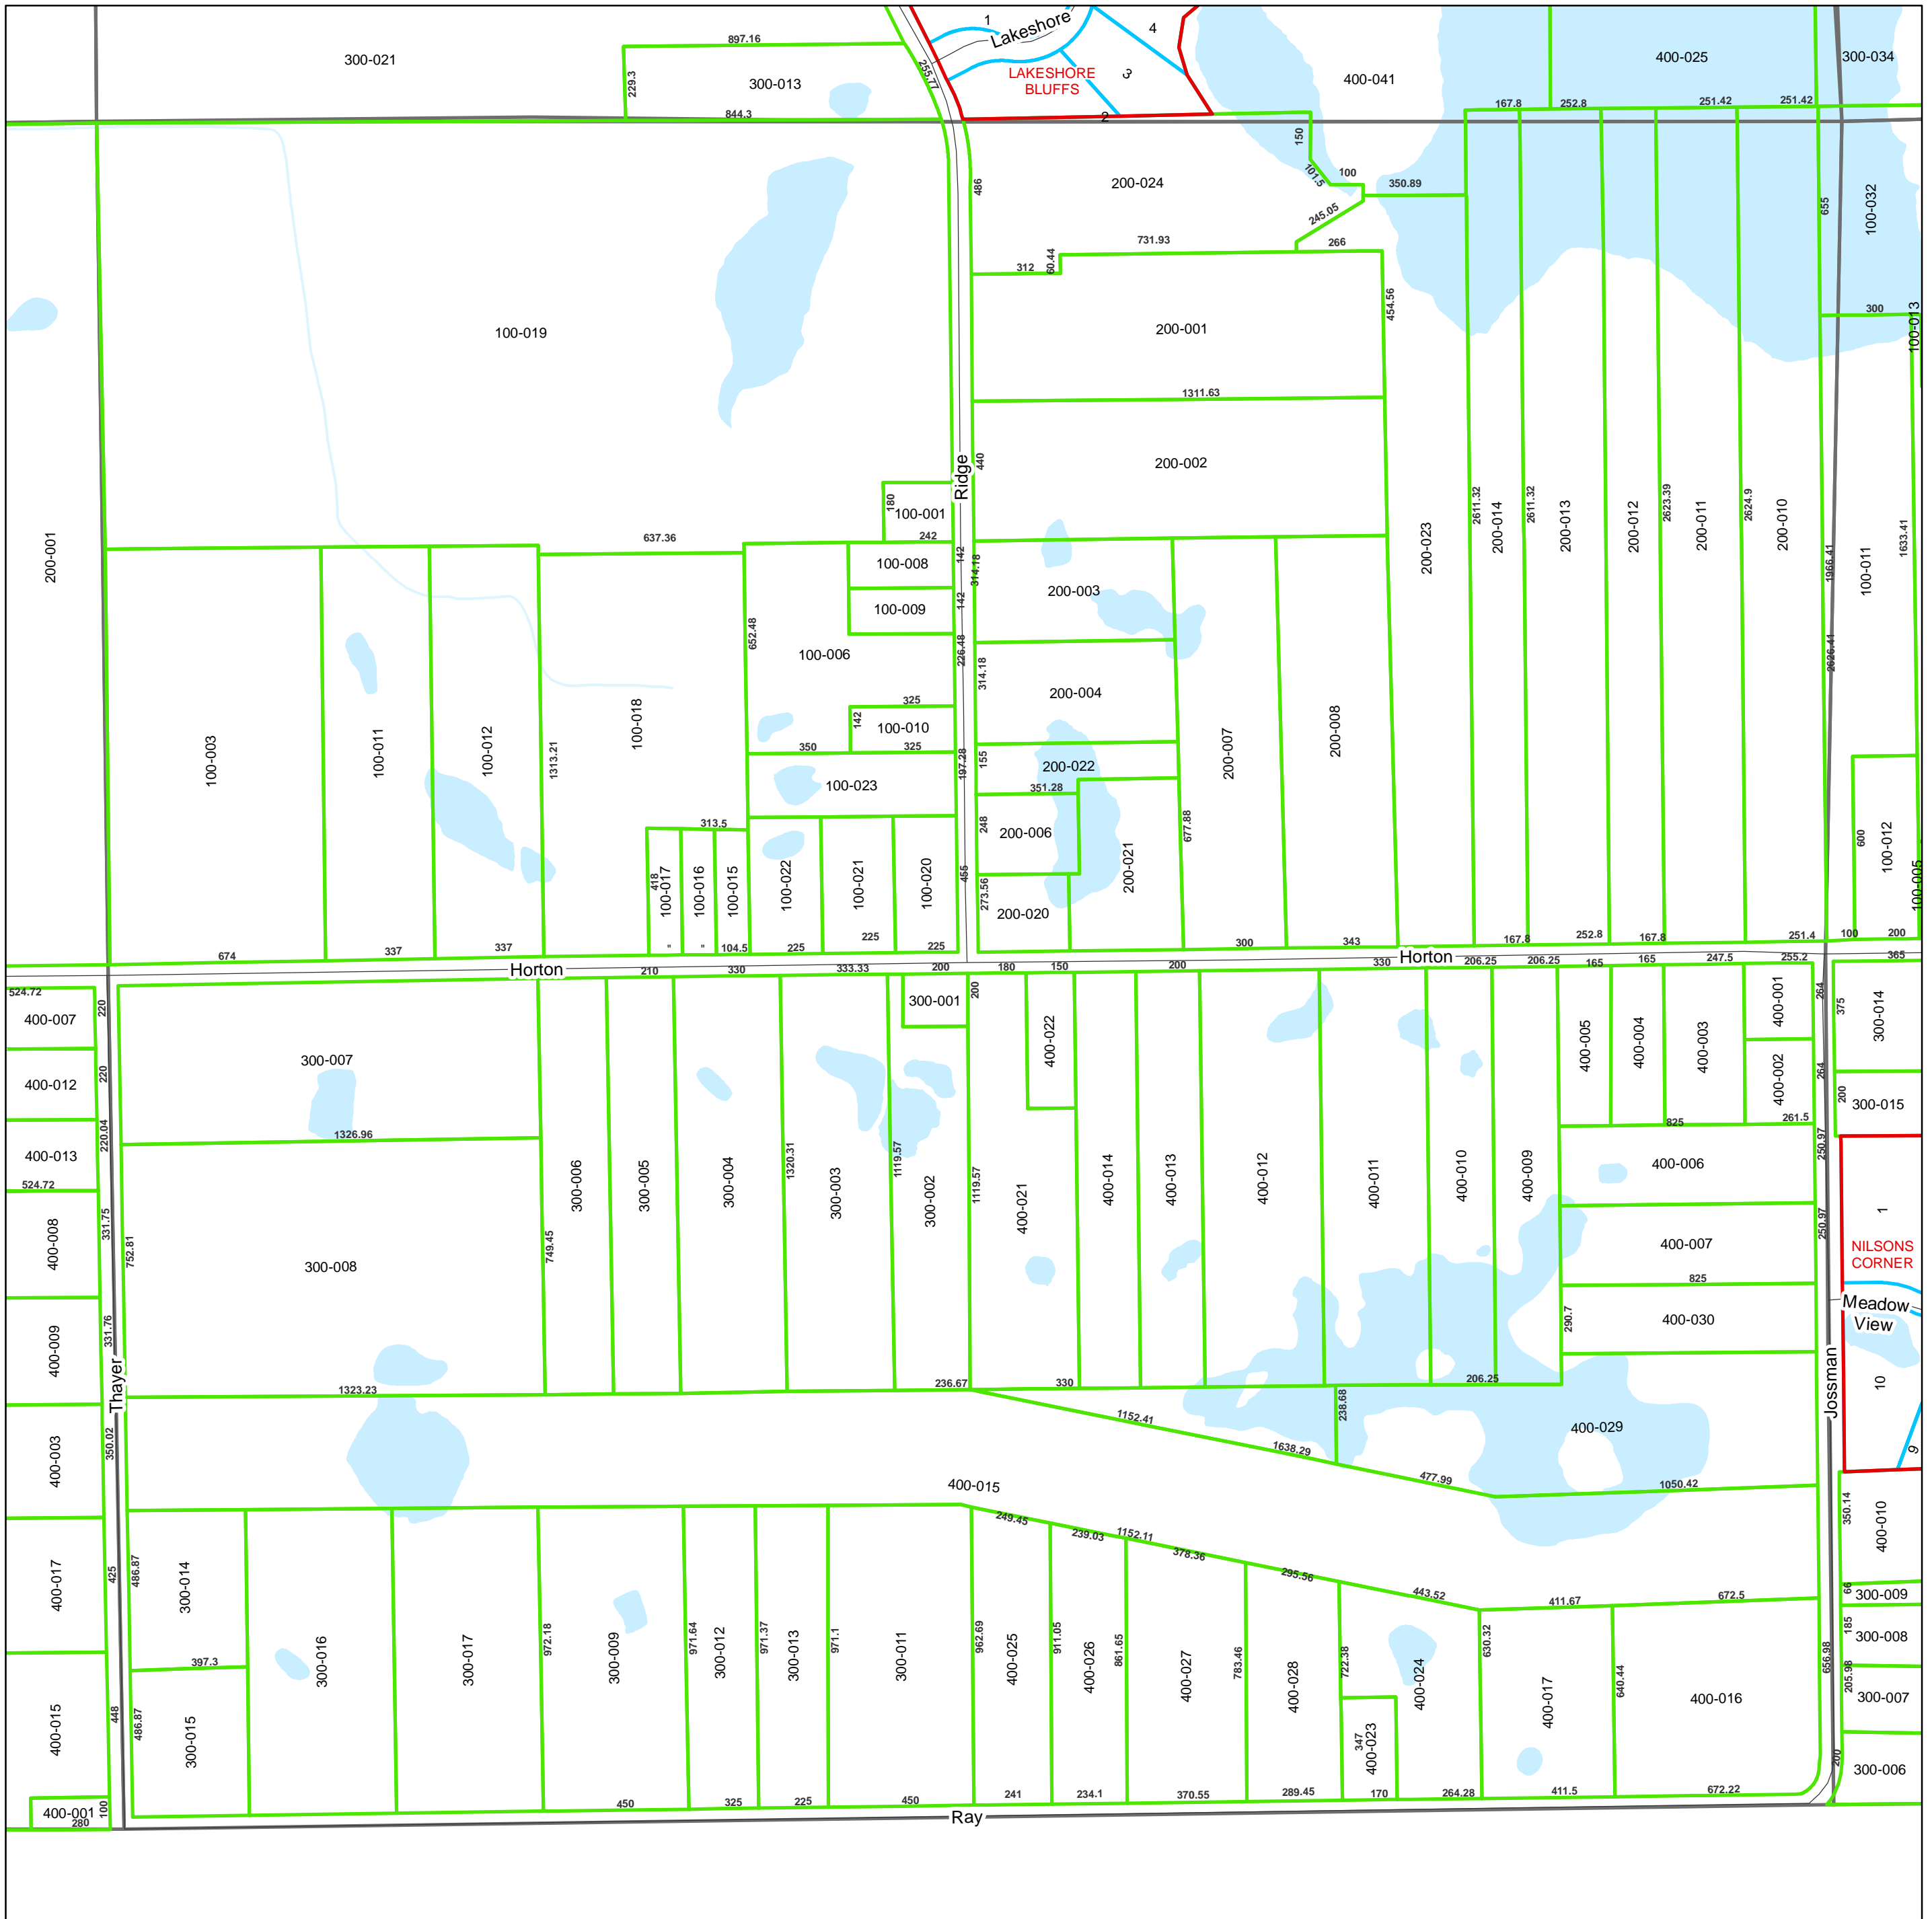

ATLAS TOWNSHIP SECTION 34

GENESEE COUNTY
MICHIGAN

Tax Parcels for 2022 Mellissa Hayduk, Director

Parcel Information contained on this map is intended to serve as a representation of property records maintained by the Equalization Department and may or may not reflect actual parcel geometry

Key

- Roads
- Railroads
- ▭ Subdivison & Condominium Boundary
- ▭ Condominium
- ▭ Lots
- ▭ Tracts

Location