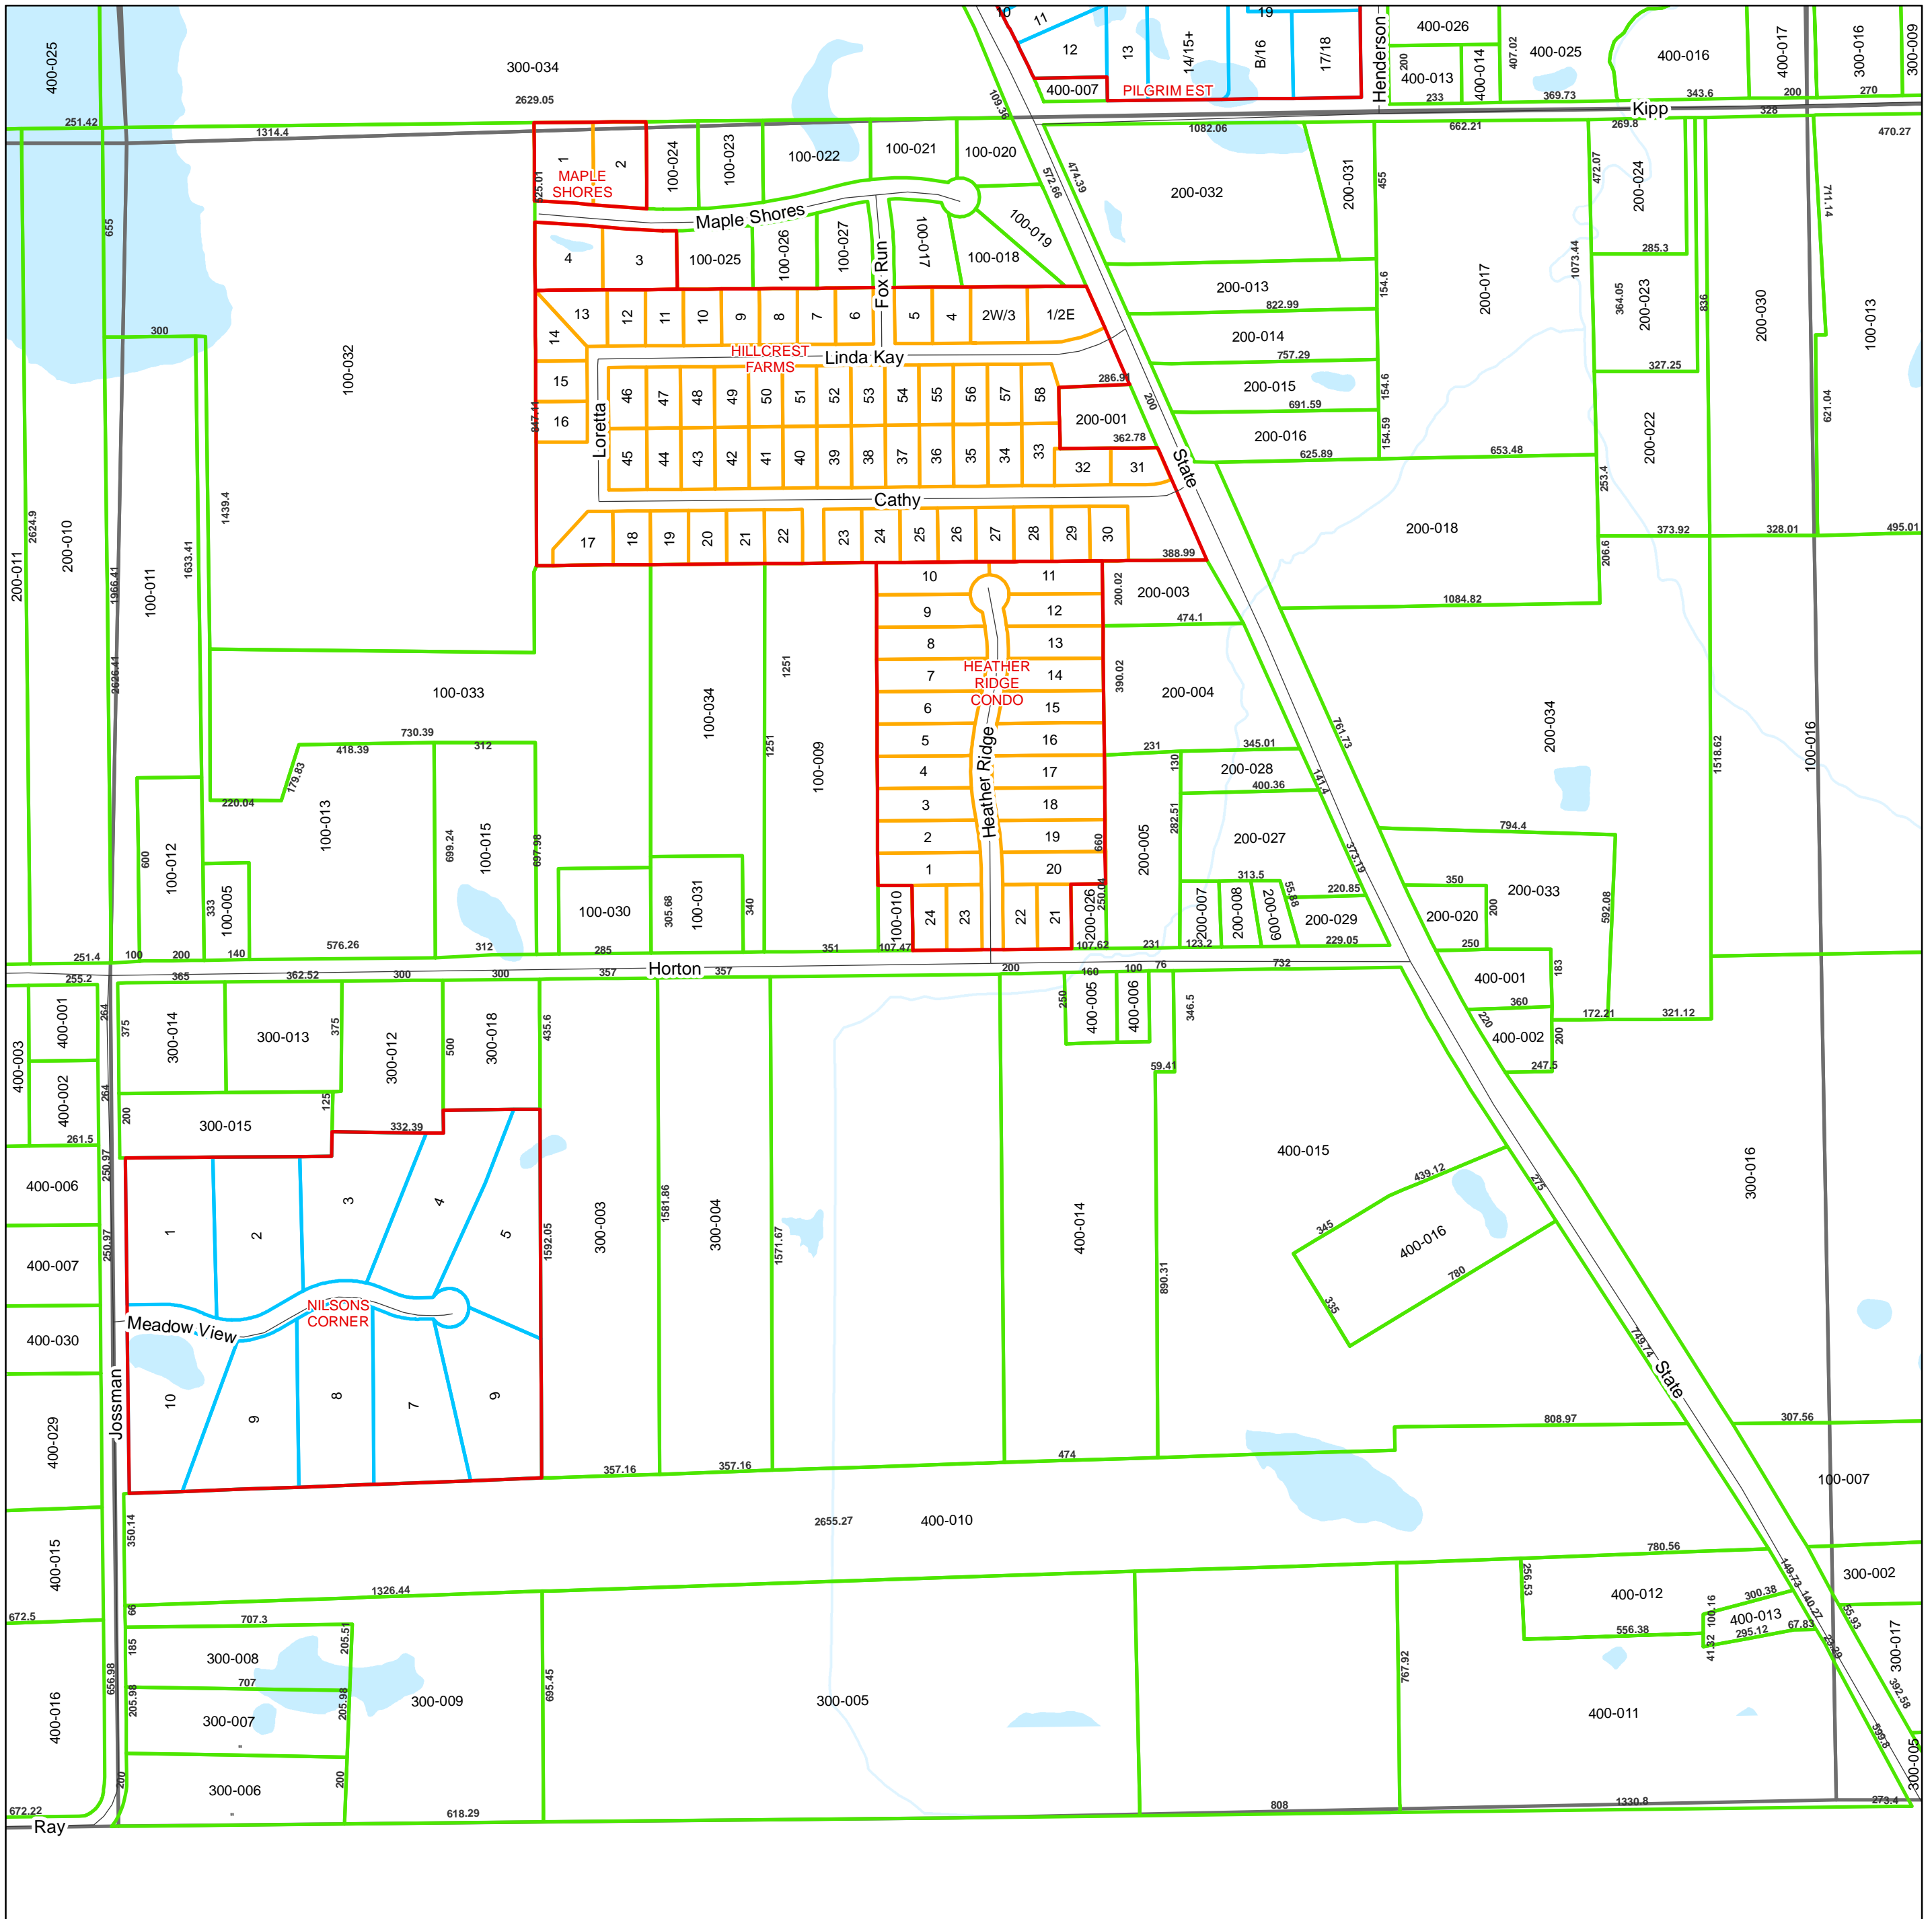

# ATLAS TOWNSHIP SECTION 35

**GENESEE COUNTY**  
MICHIGAN

Tax Parcels for 2022 Mellissa Hayduk, Director

Parcel Information contained on this map is intended to serve as a representation of property records maintained by the Equalization Department and may or may not reflect actual parcel geometry

Key

- Roads
- Railroads
- ▭ Subdivison & Condominium Boundary
- ▭ Condominium
- ▭ Lots
- ▭ Tracts

Location