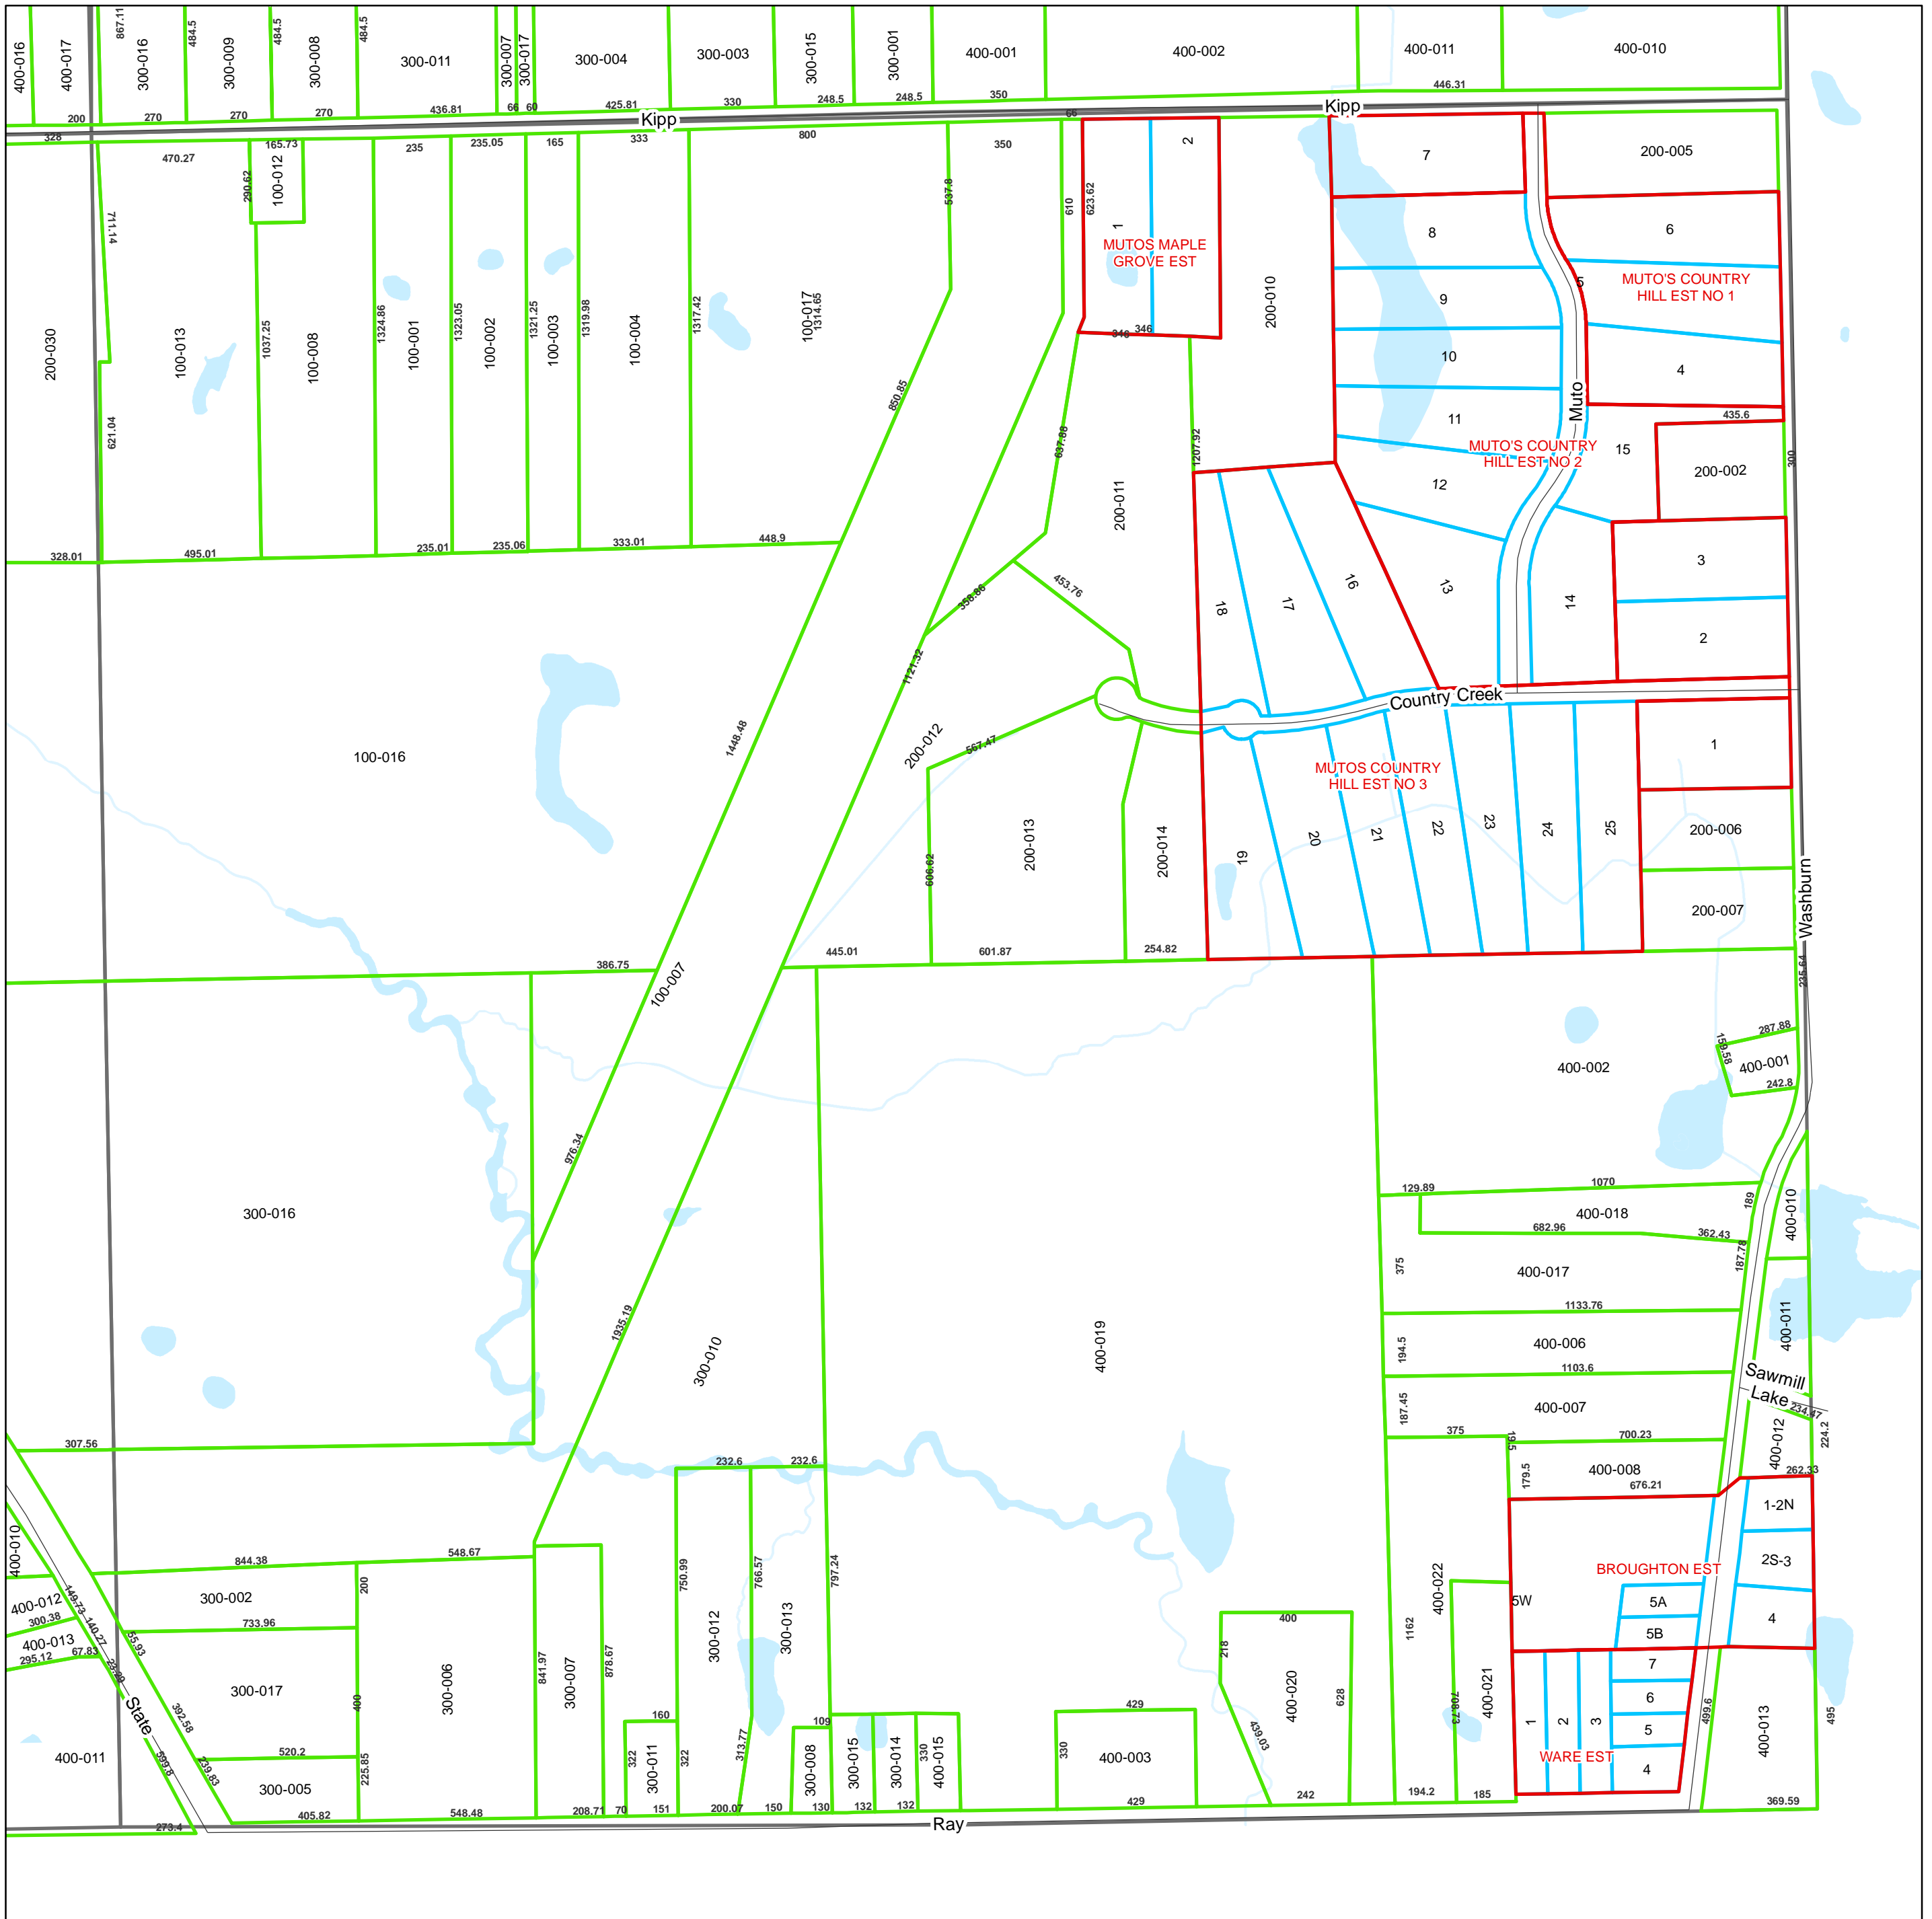

ATLAS TOWNSHIP SECTION 36

GENESEE COUNTY
MICHIGAN

Tax Parcels for 2022 Mellissa Hayduk, Director

Parcel Information contained on this map is intended to serve as a representation of property records maintained by the Equalization Department and may or may not reflect actual parcel geometry

Key

- Roads
- Railroads
- ▭ Subdivision & Condominium Boundary
- ▭ Condominium
- ▭ Lots
- ▭ Tracts

Location