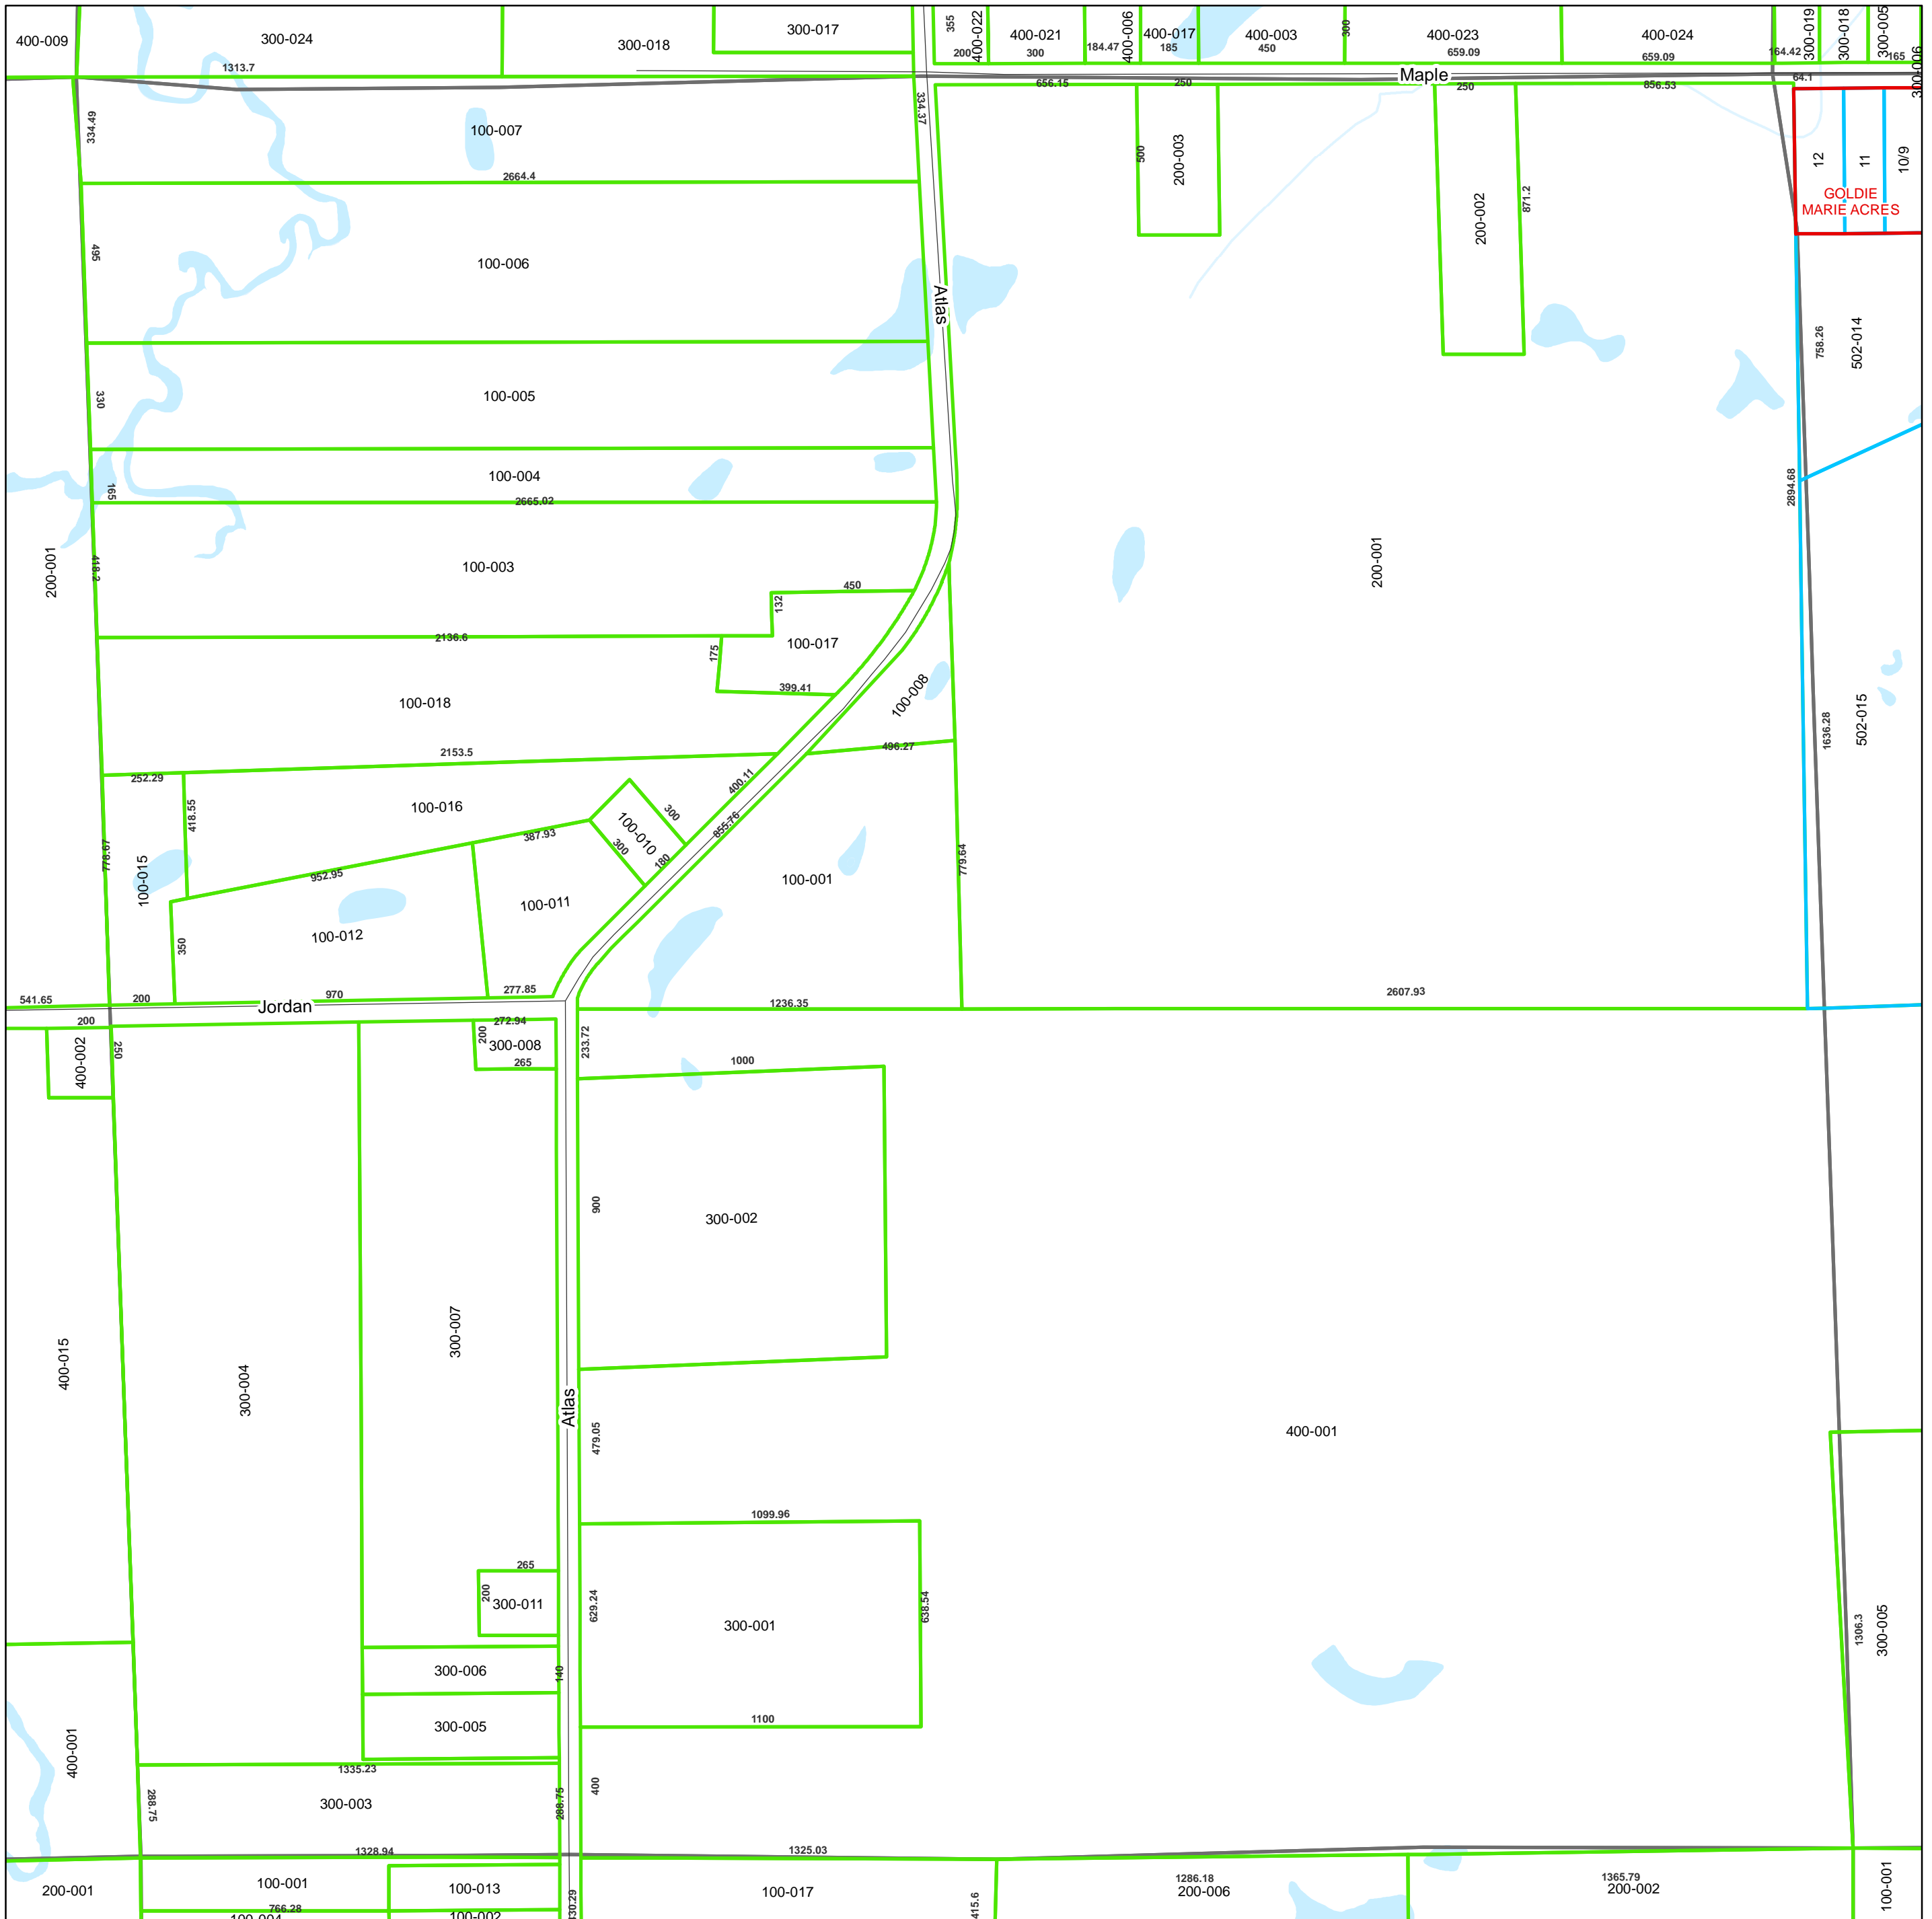

ATLAS TOWNSHIP SECTION 04

GENESEE COUNTY
MICHIGAN

Tax Parcels for 2022 Mellissa Hayduk, Director

Parcel Information contained on this map is intended to serve as a representation of property records maintained by the Equalization Department and may or may not reflect actual parcel geometry

Key

- Roads
- Railroads
- ▭ Subdivison & Condominium Boundary
- ▭ Condominium
- ▭ Lots
- ▭ Tracts

Location