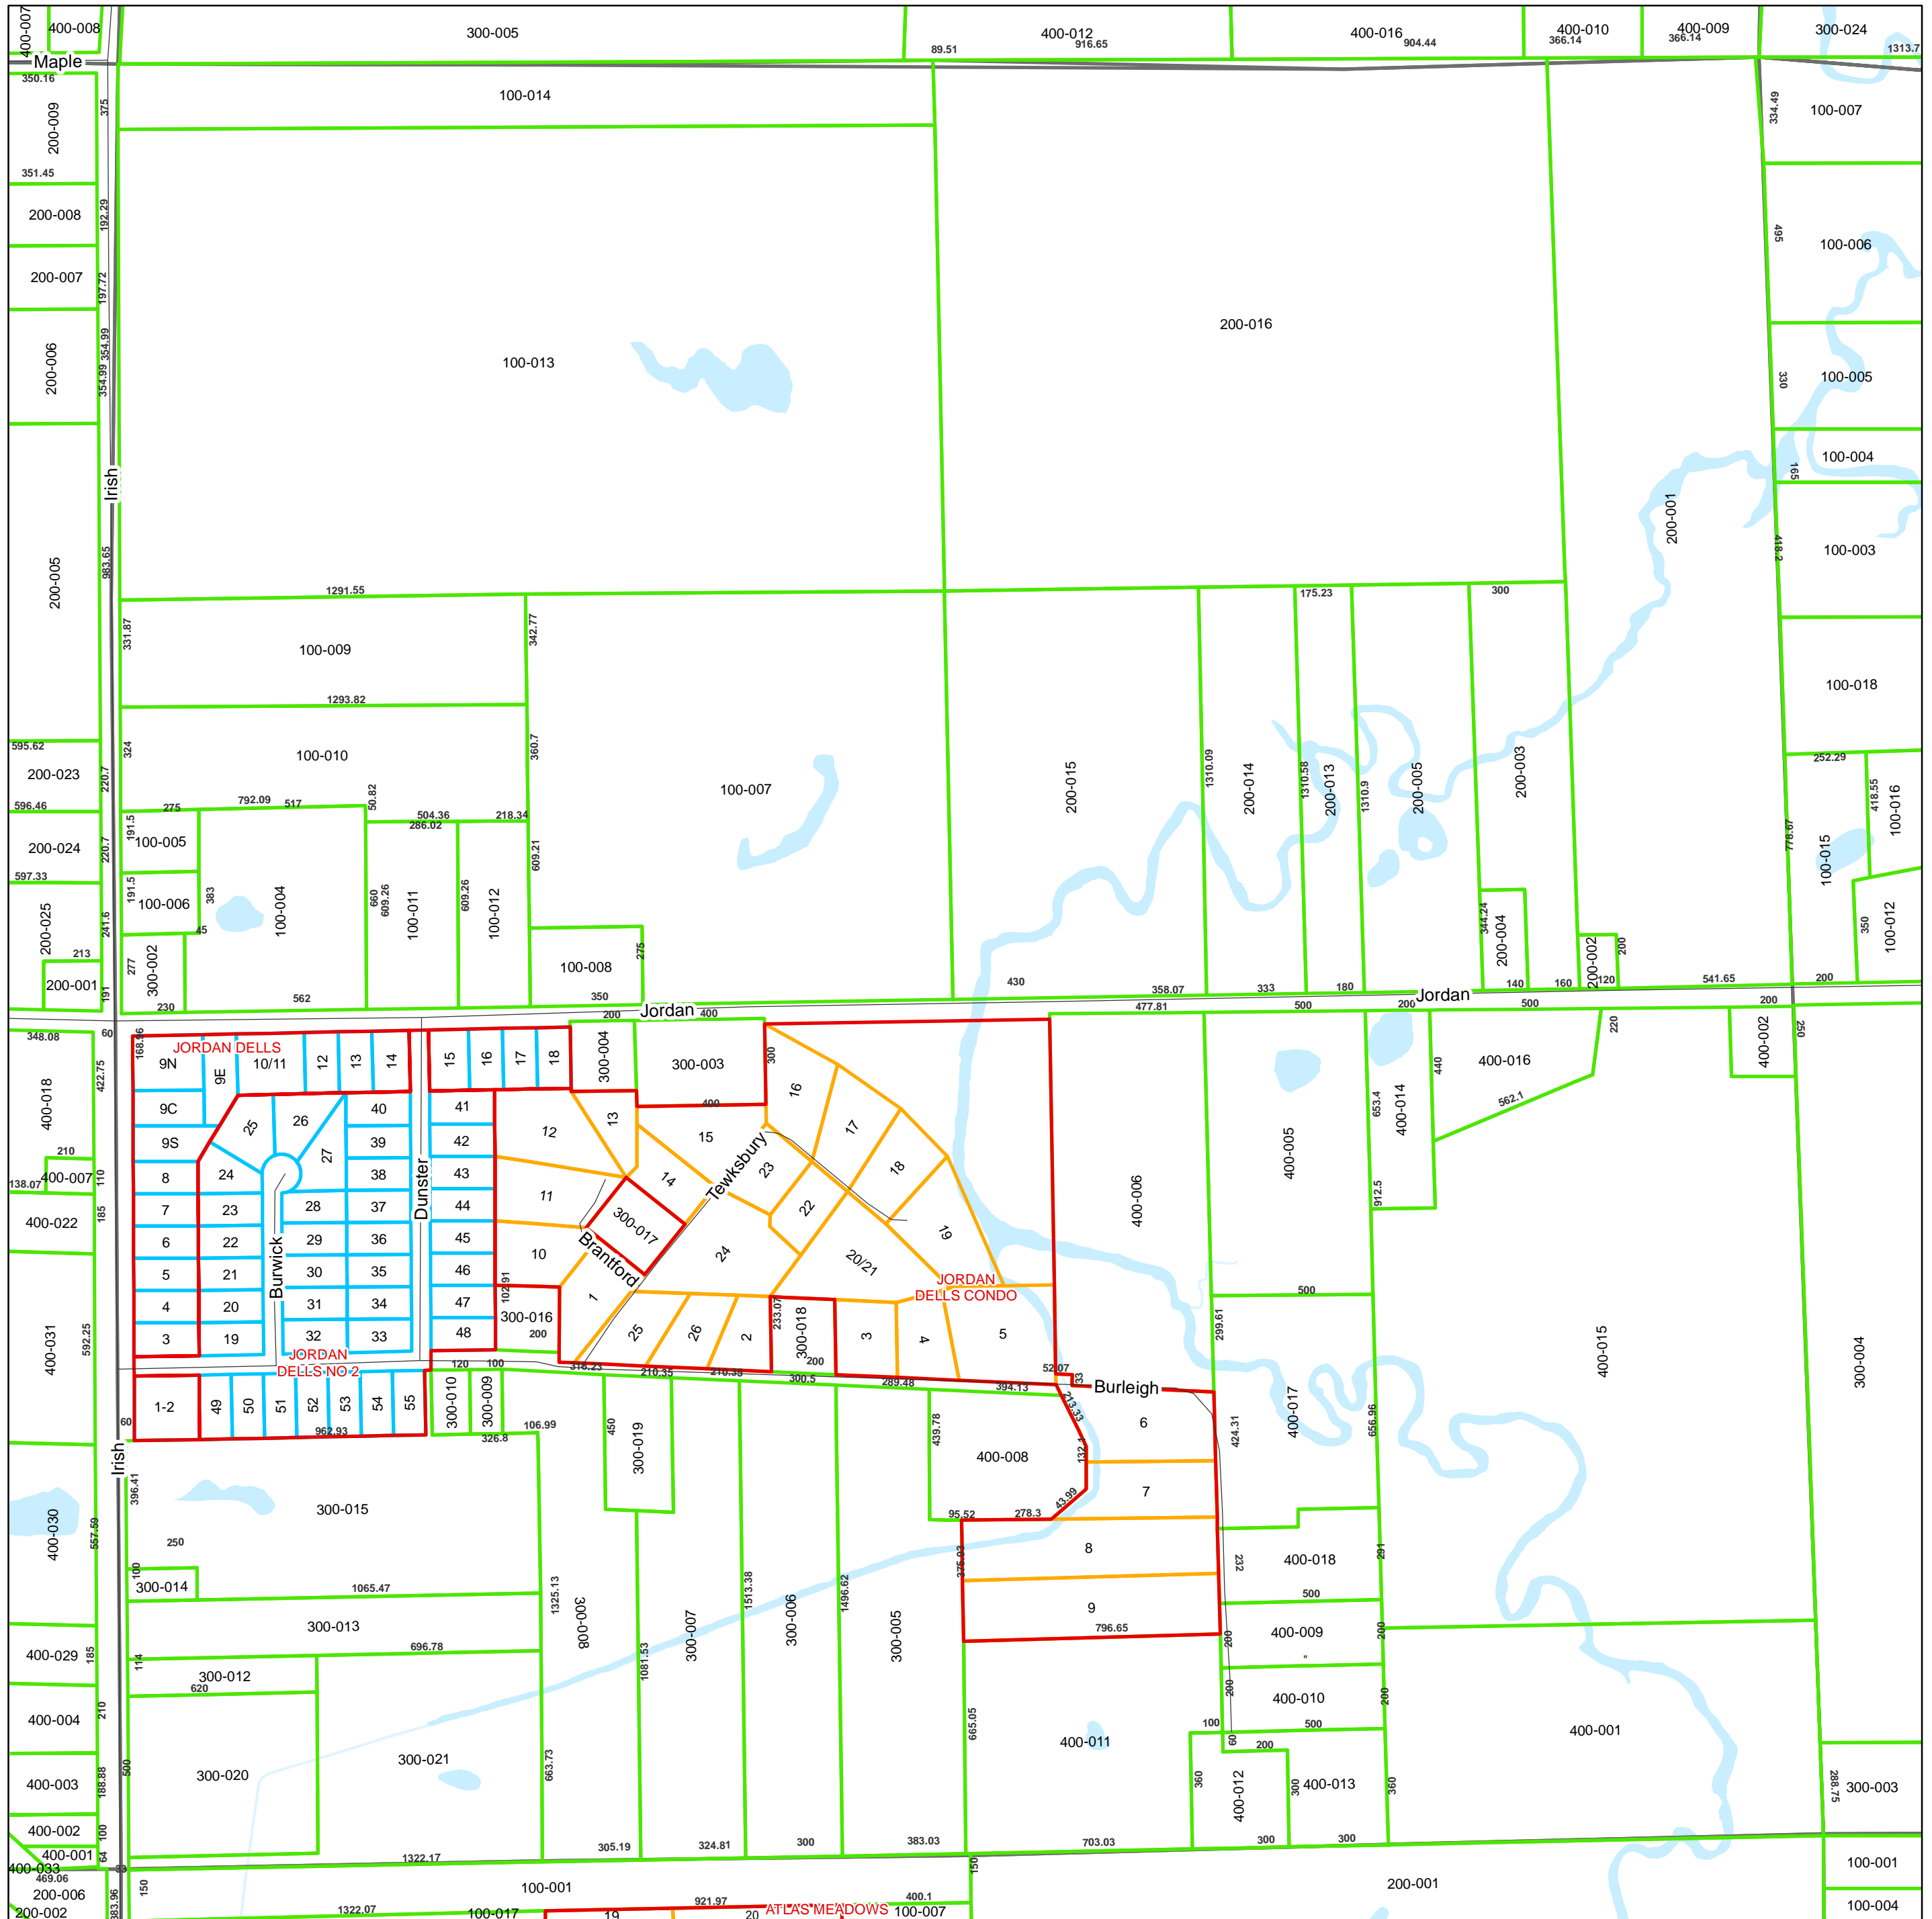

ATLAS TOWNSHIP SECTION 05

GENESEE COUNTY
MICHIGAN

Tax Parcels for 2022 Mellissa Hayduk, Director

Parcel Information contained on this map is intended to serve as a representation of property records maintained by the Equalization Department and may or may not reflect actual parcel geometry

Key

- Roads
- Railroads
- ▭ Subdivison & Condominium Boundary
- ▭ Condominium
- ▭ Lots
- ▭ Tracts

Location