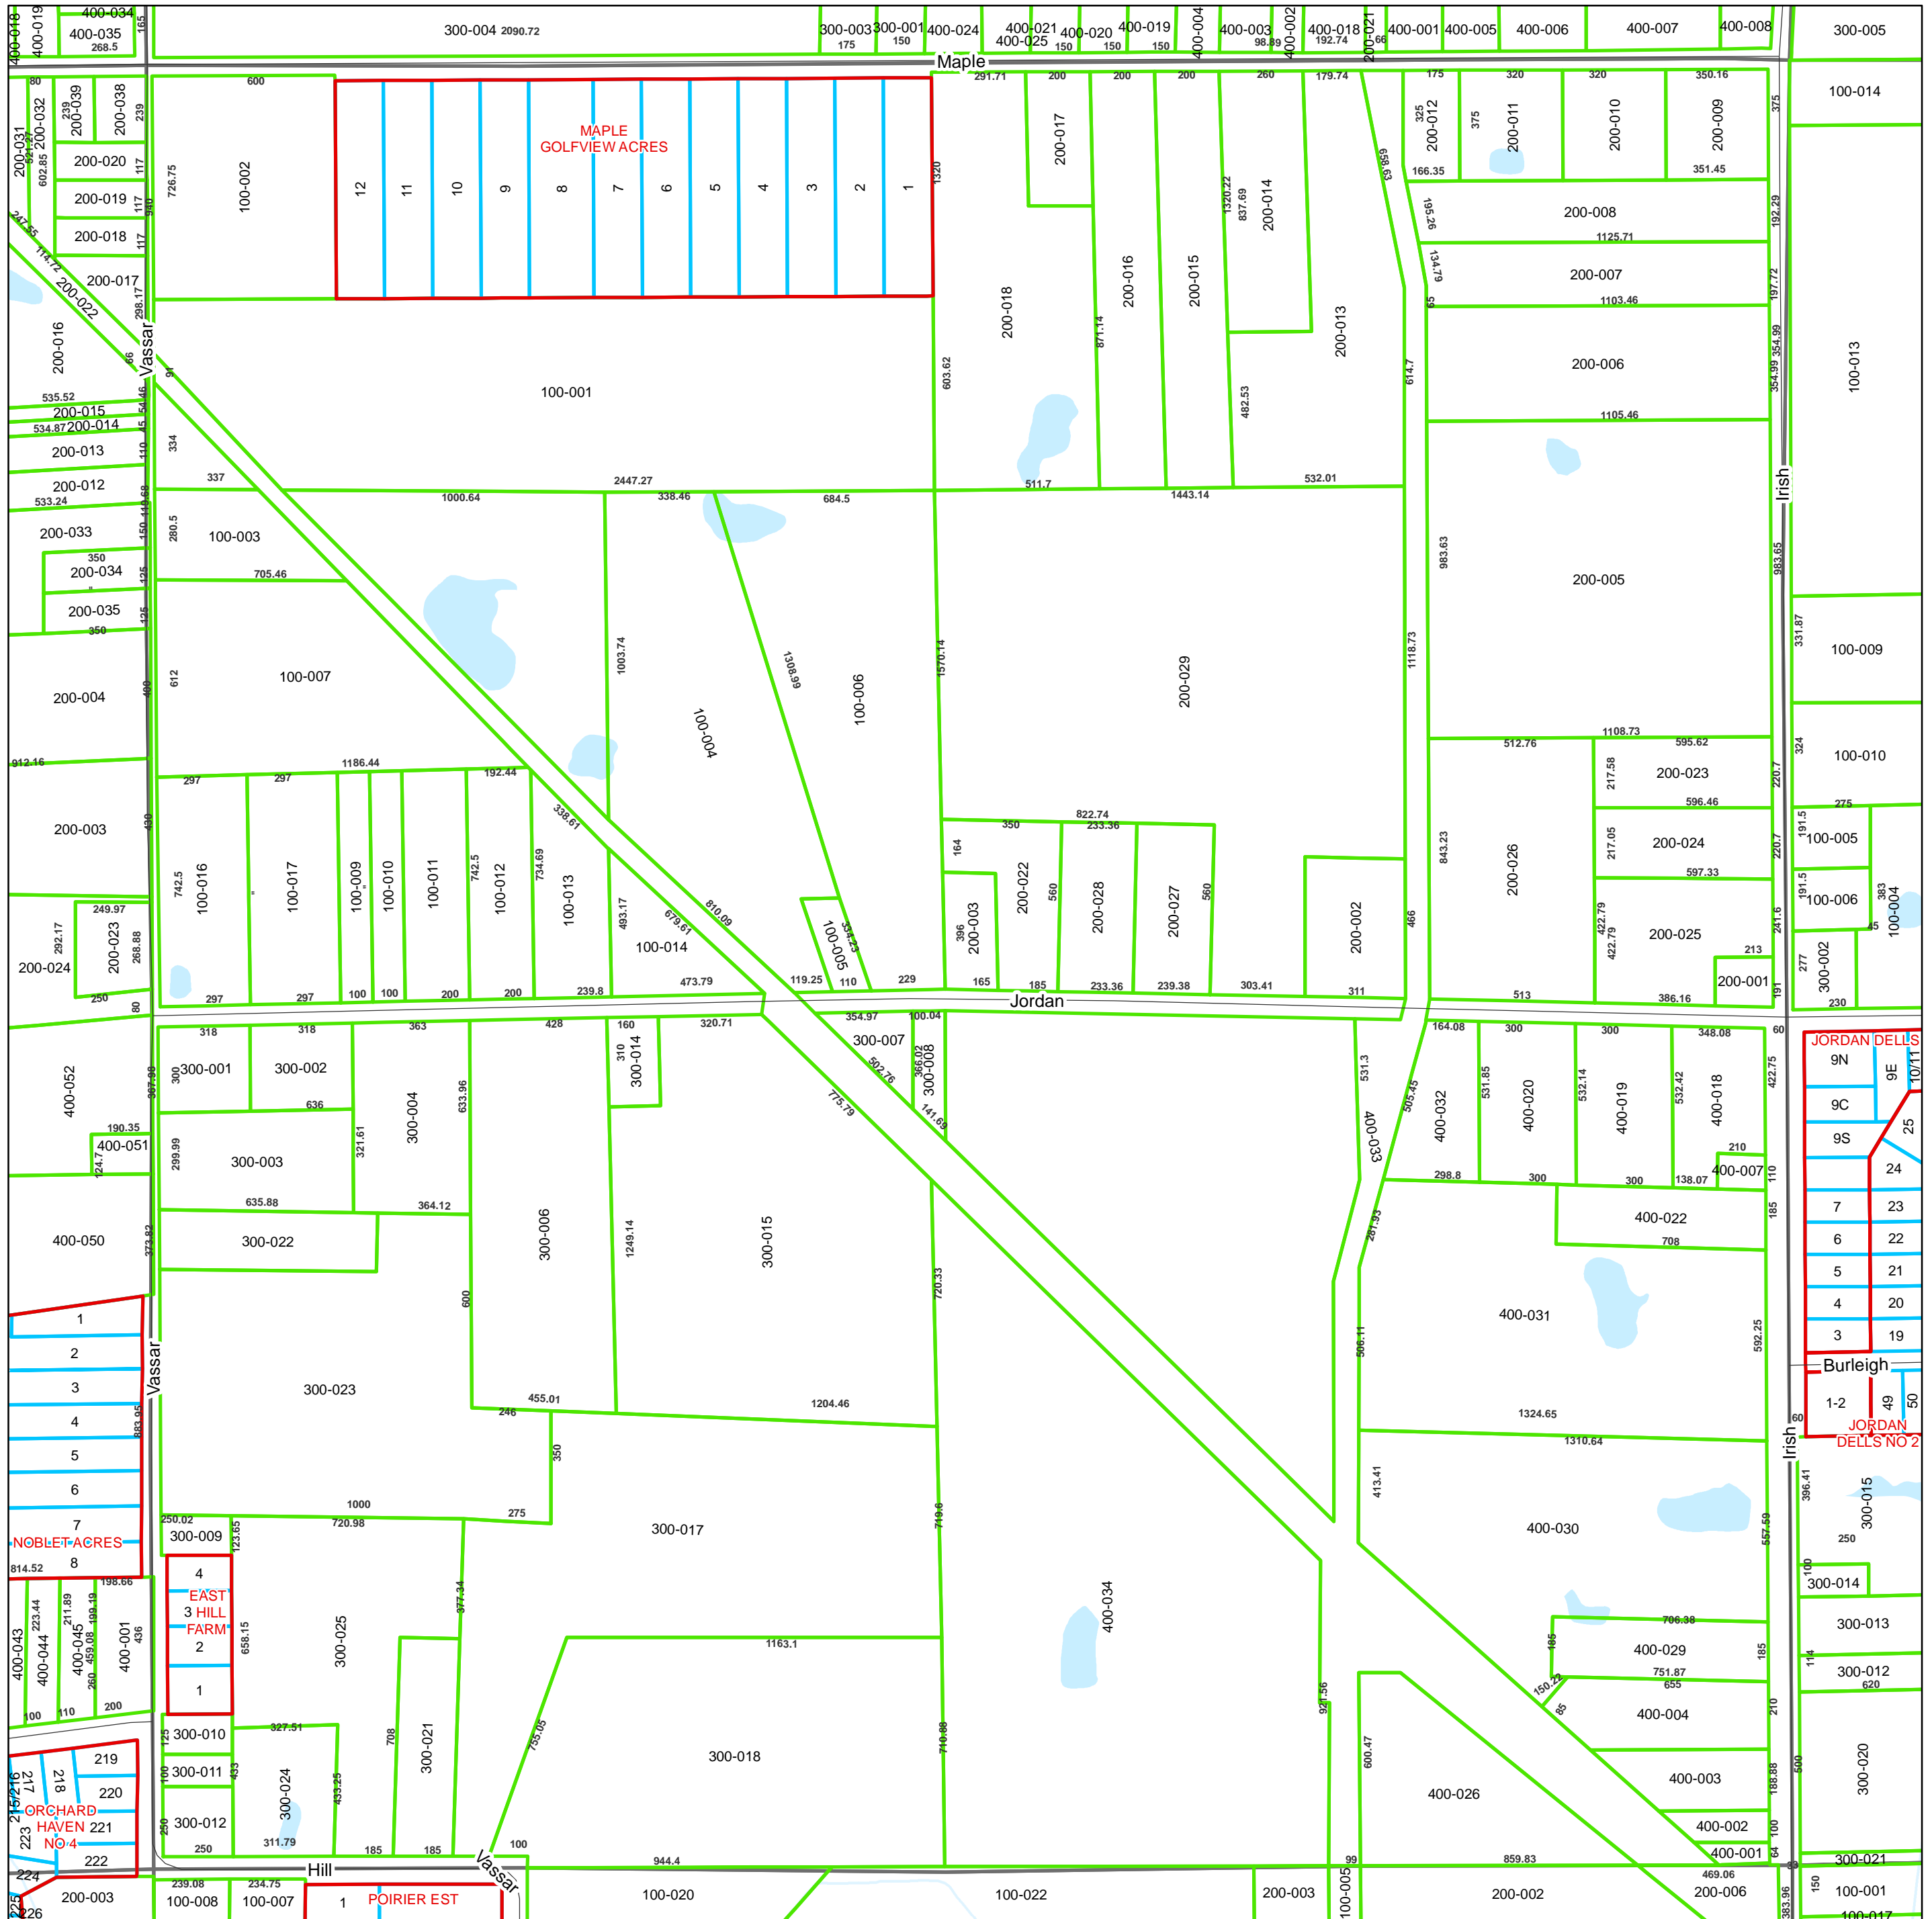

ATLAS TOWNSHIP SECTION 06

GENESEE COUNTY
MICHIGAN

Tax Parcels for 2022 Mellissa Hayduk, Director

Parcel Information contained on this map is intended to serve as a representation of property records maintained by the Equalization Department and may or may not reflect actual parcel geometry

Key

- Roads
- Railroads
- ▭ Subdivison & Condominium Boundary
- ▭ Condominium
- ▭ Lots
- ▭ Tracts

Location