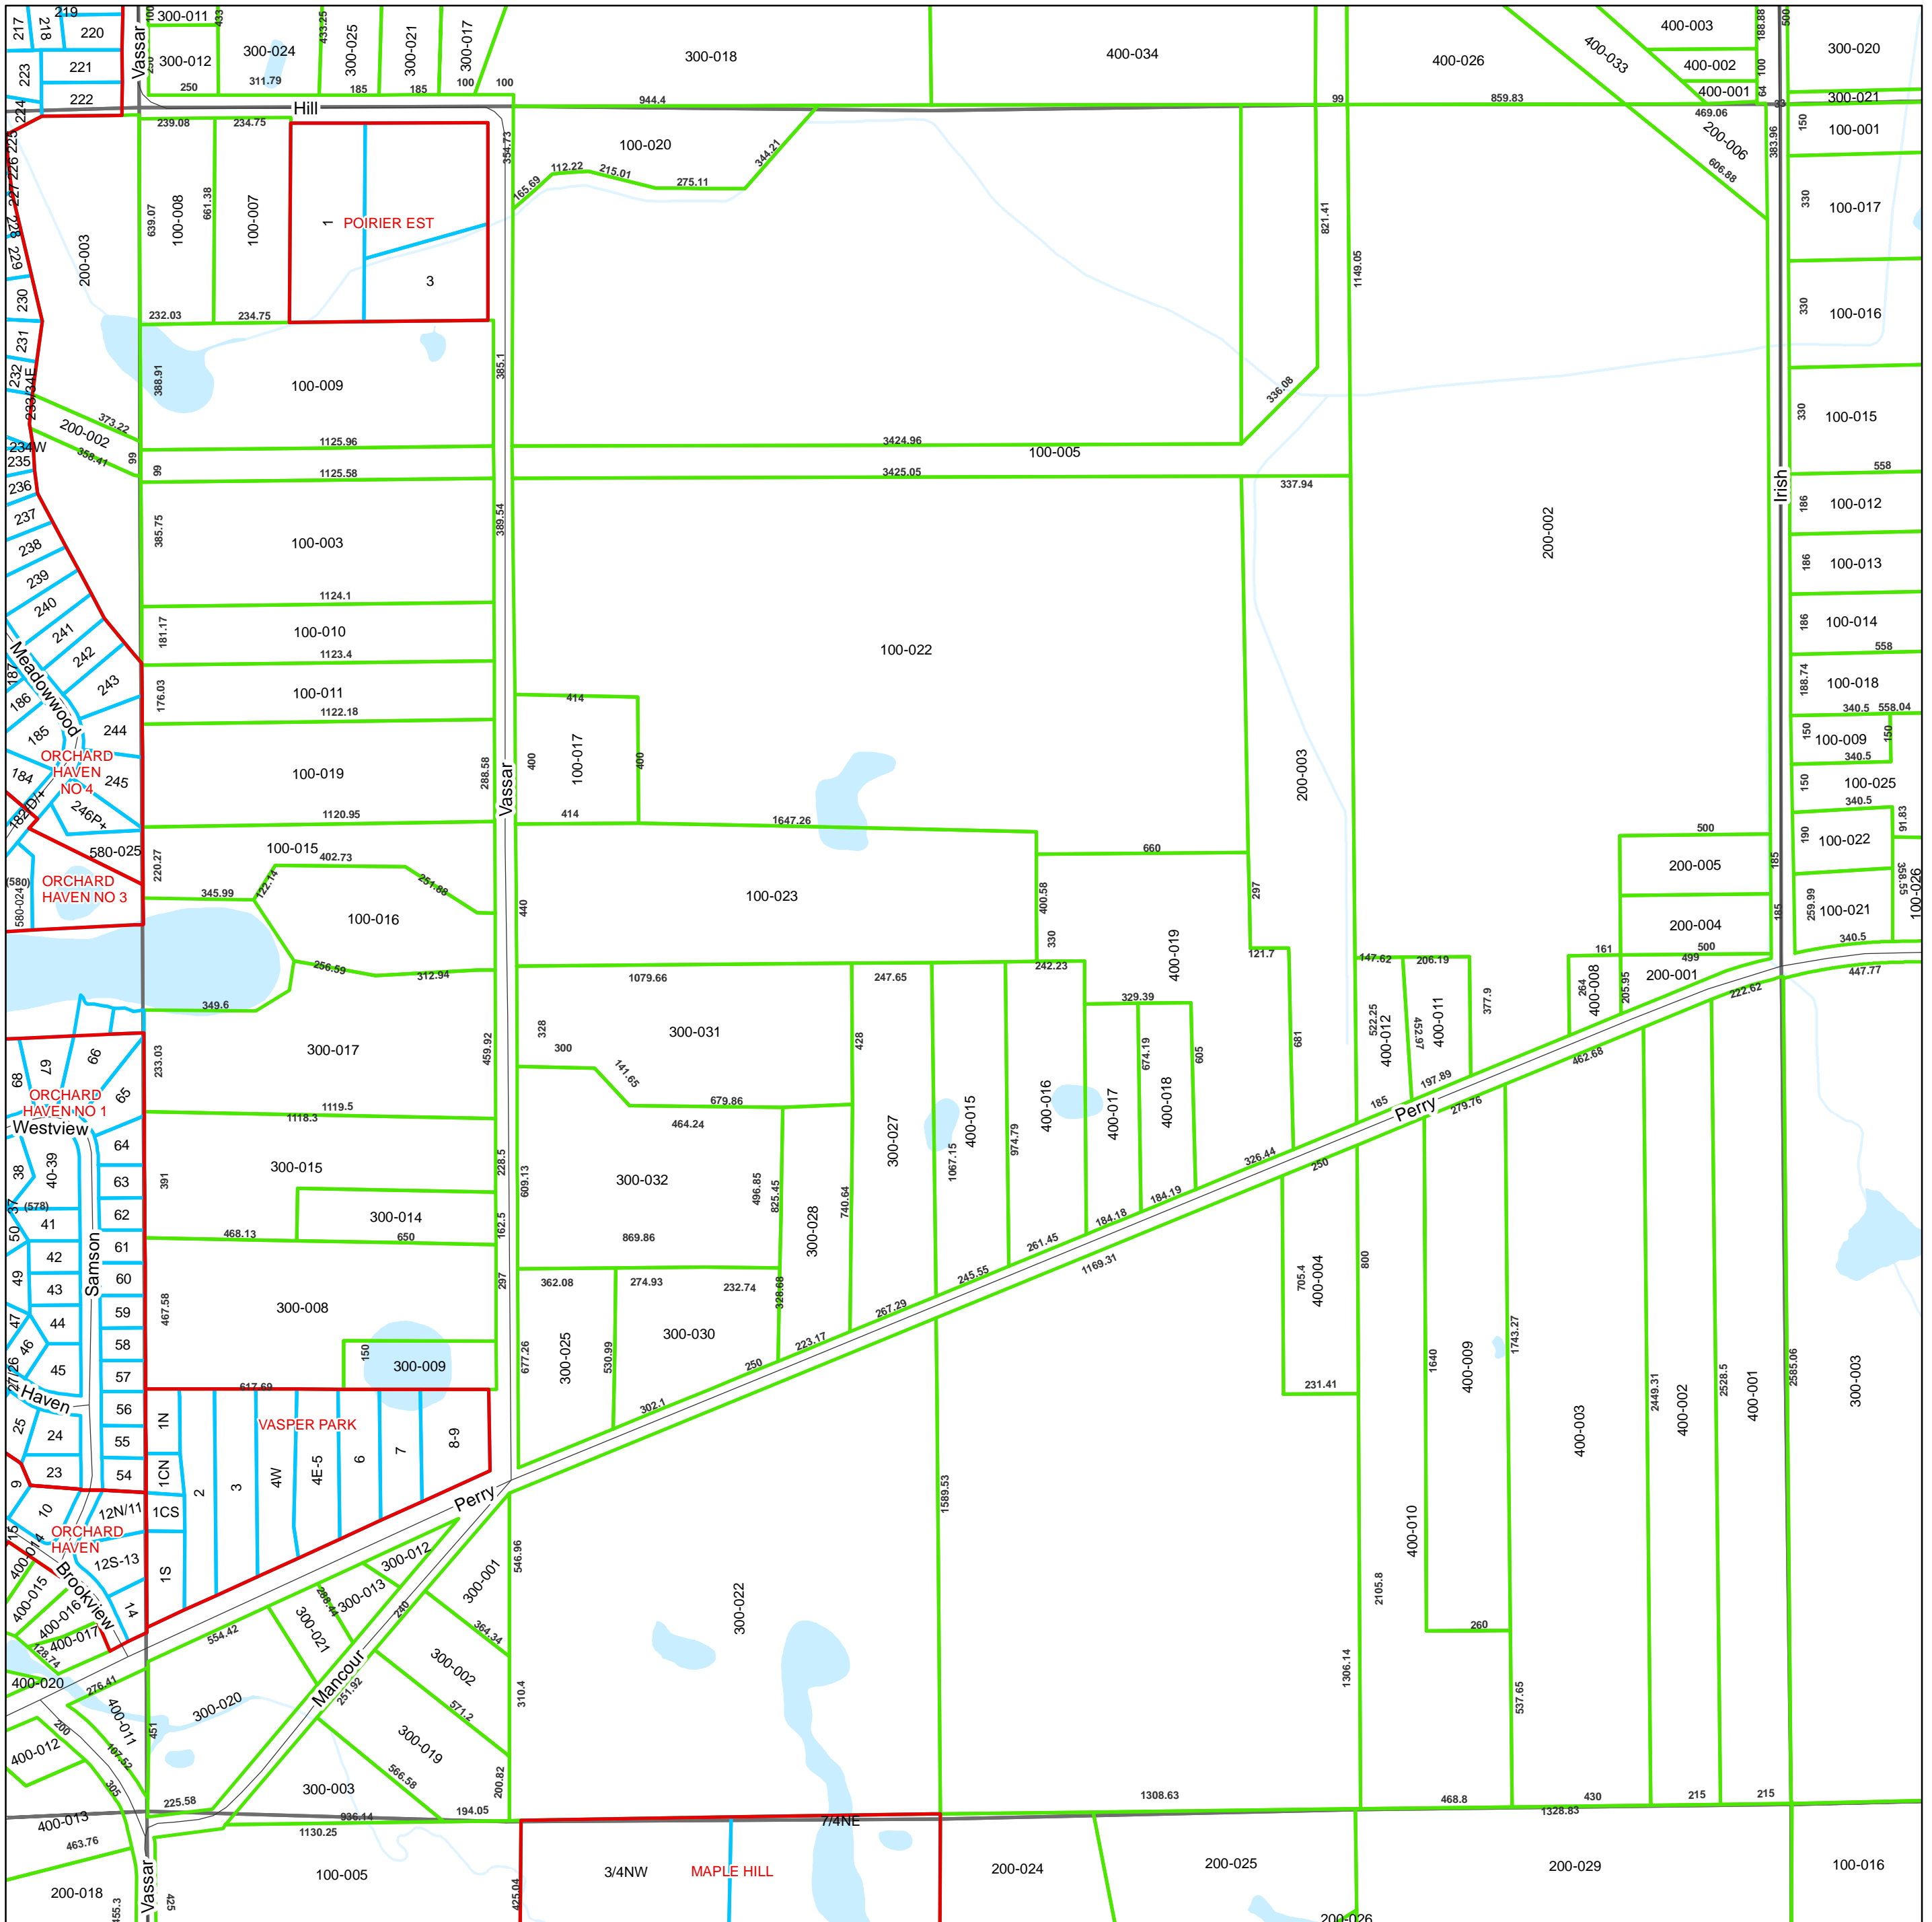

ATLAS TOWNSHIP SECTION 07

GENESEE COUNTY
MICHIGAN

Tax Parcels for 2022 Mellissa Hayduk, Director

Parcel Information contained on this map is intended to serve as a representation of property records maintained by the Equalization Department and may or may not reflect actual parcel geometry

Key

- Roads
- Railroads
- ▭ Subdivision & Condominium Boundary
- ▭ Condominium
- ▭ Lots
- ▭ Tracts

Location