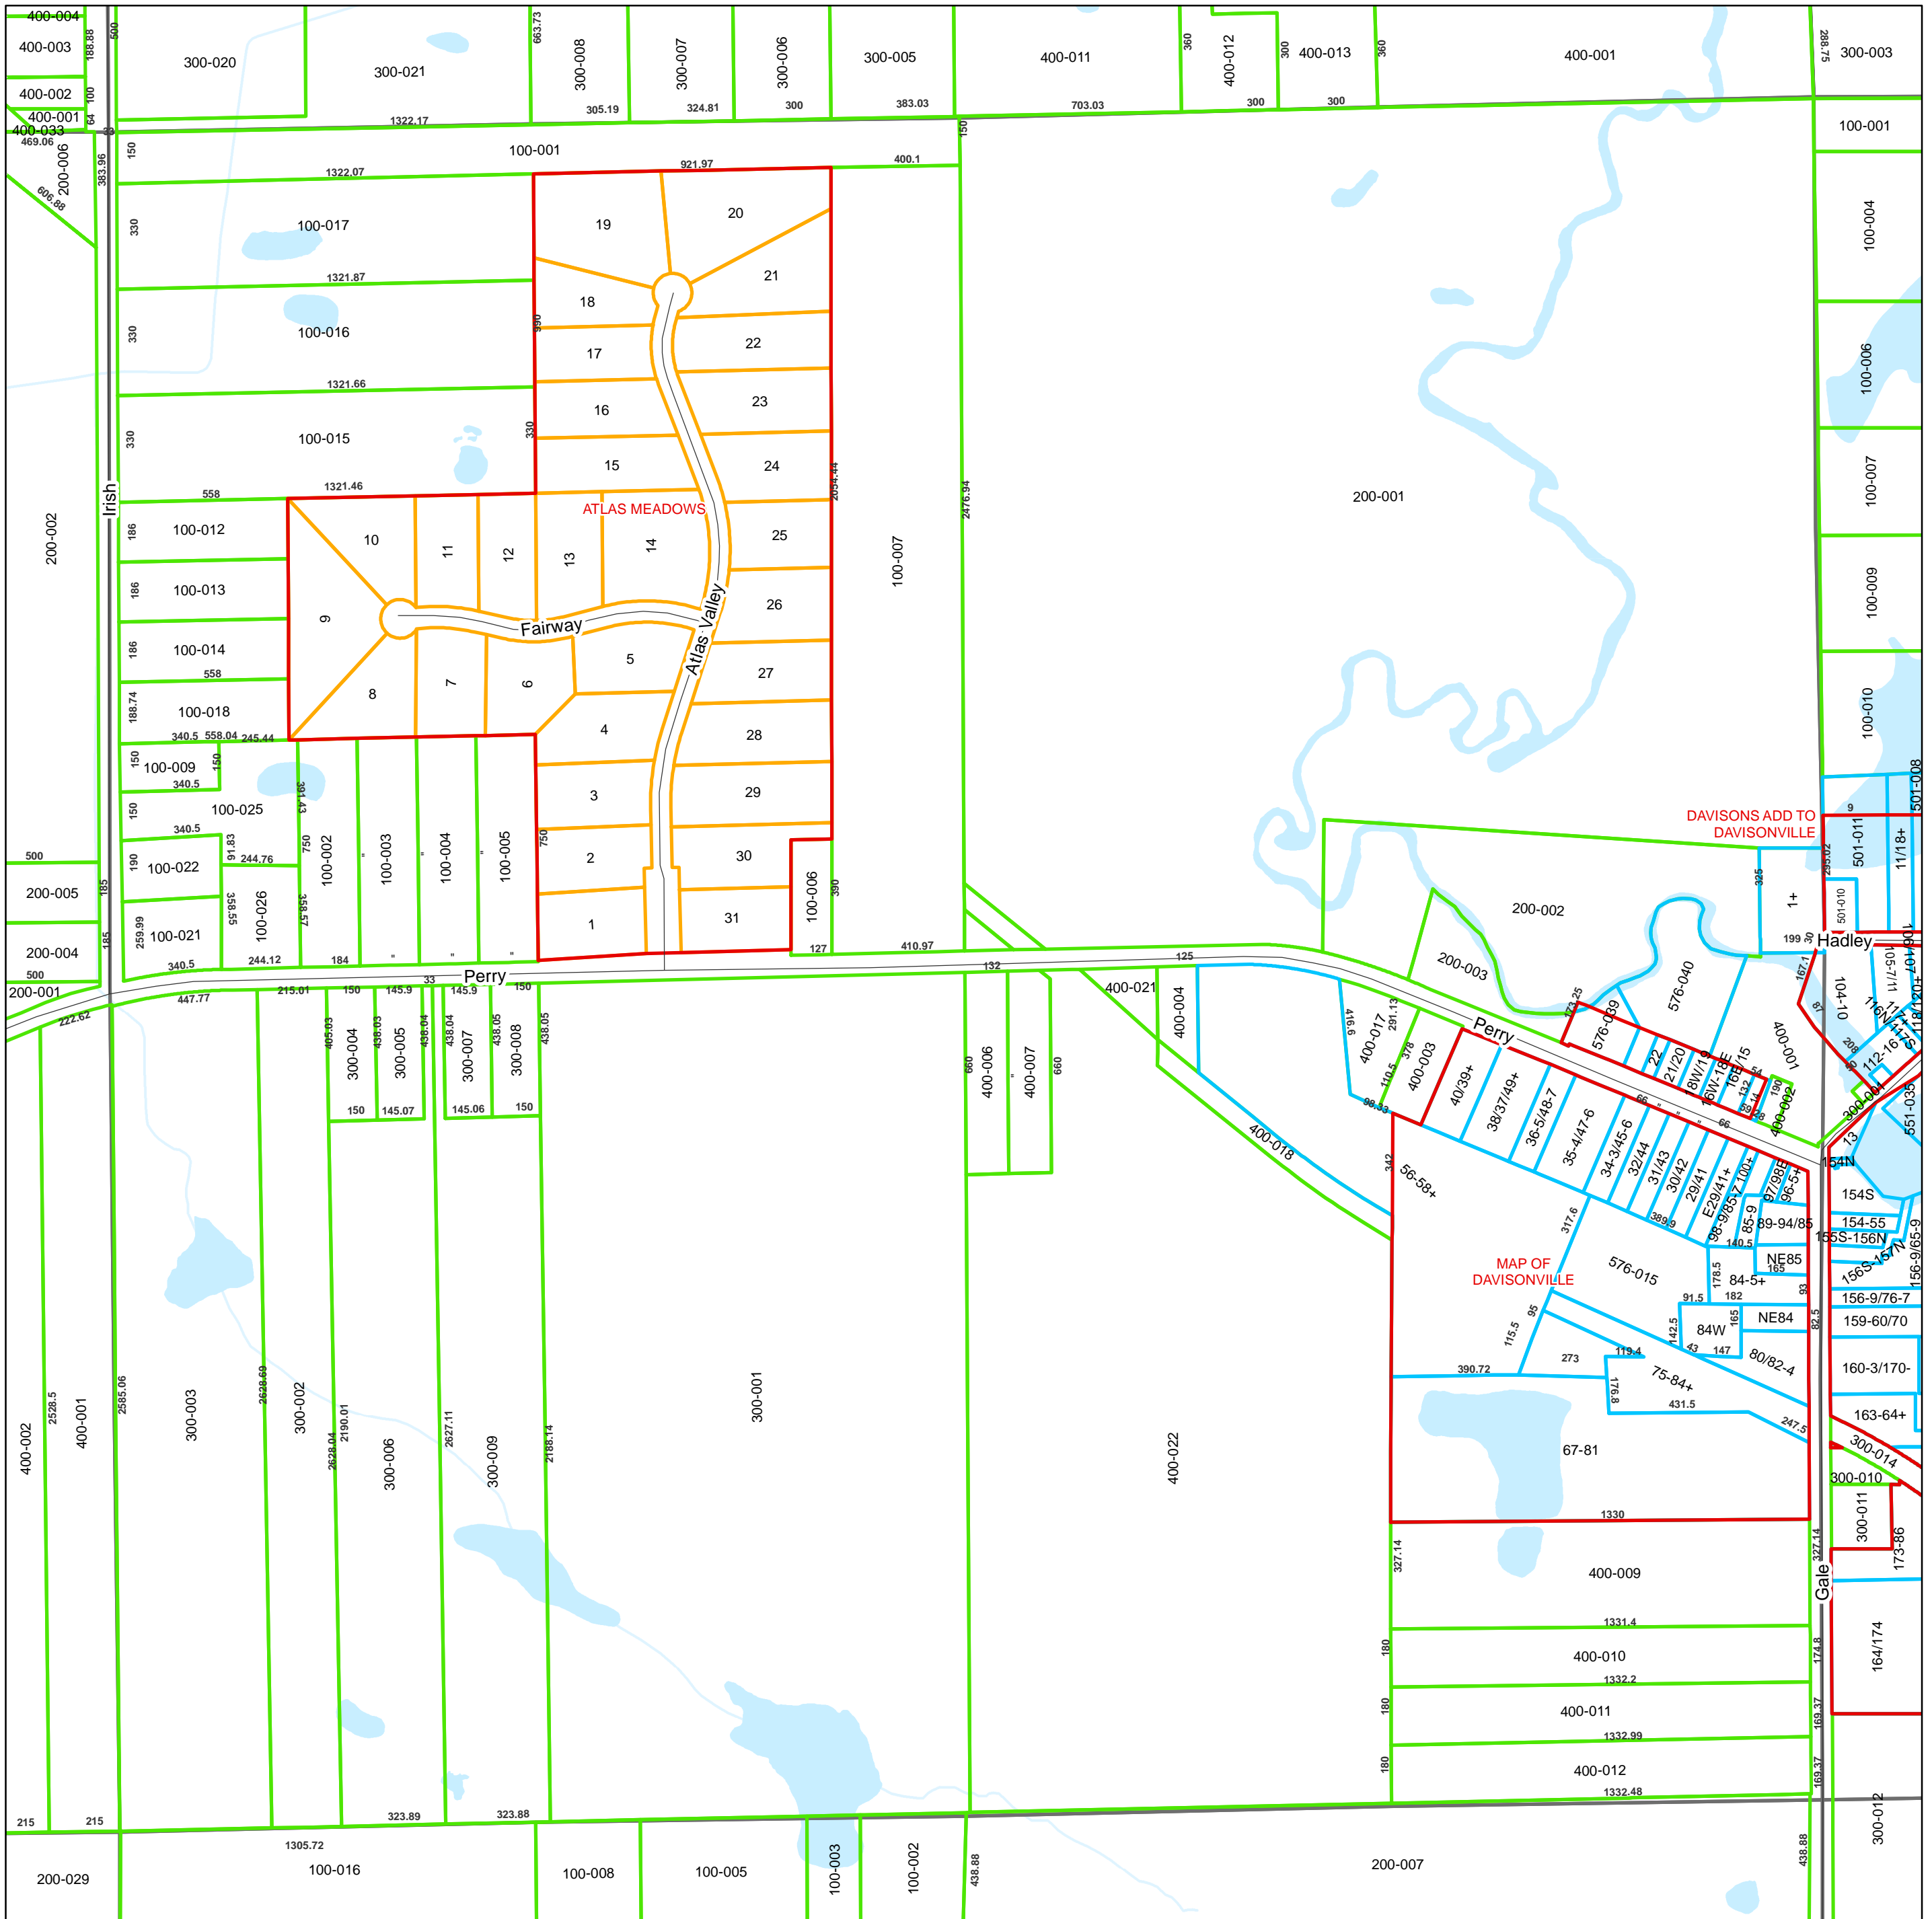

ATLAS TOWNSHIP SECTION 08

GENESEE COUNTY
MICHIGAN

Tax Parcels for 2022 Mellissa Hayduk, Director

Parcel Information contained on this map is intended to serve as a representation of property records maintained by the Equalization Department and may or may not reflect actual parcel geometry

Key

- Roads
- Railroads
- ▭ Subdivision & Condominium Boundary
- ▭ Condominium
- ▭ Lots
- ▭ Tracts

Location