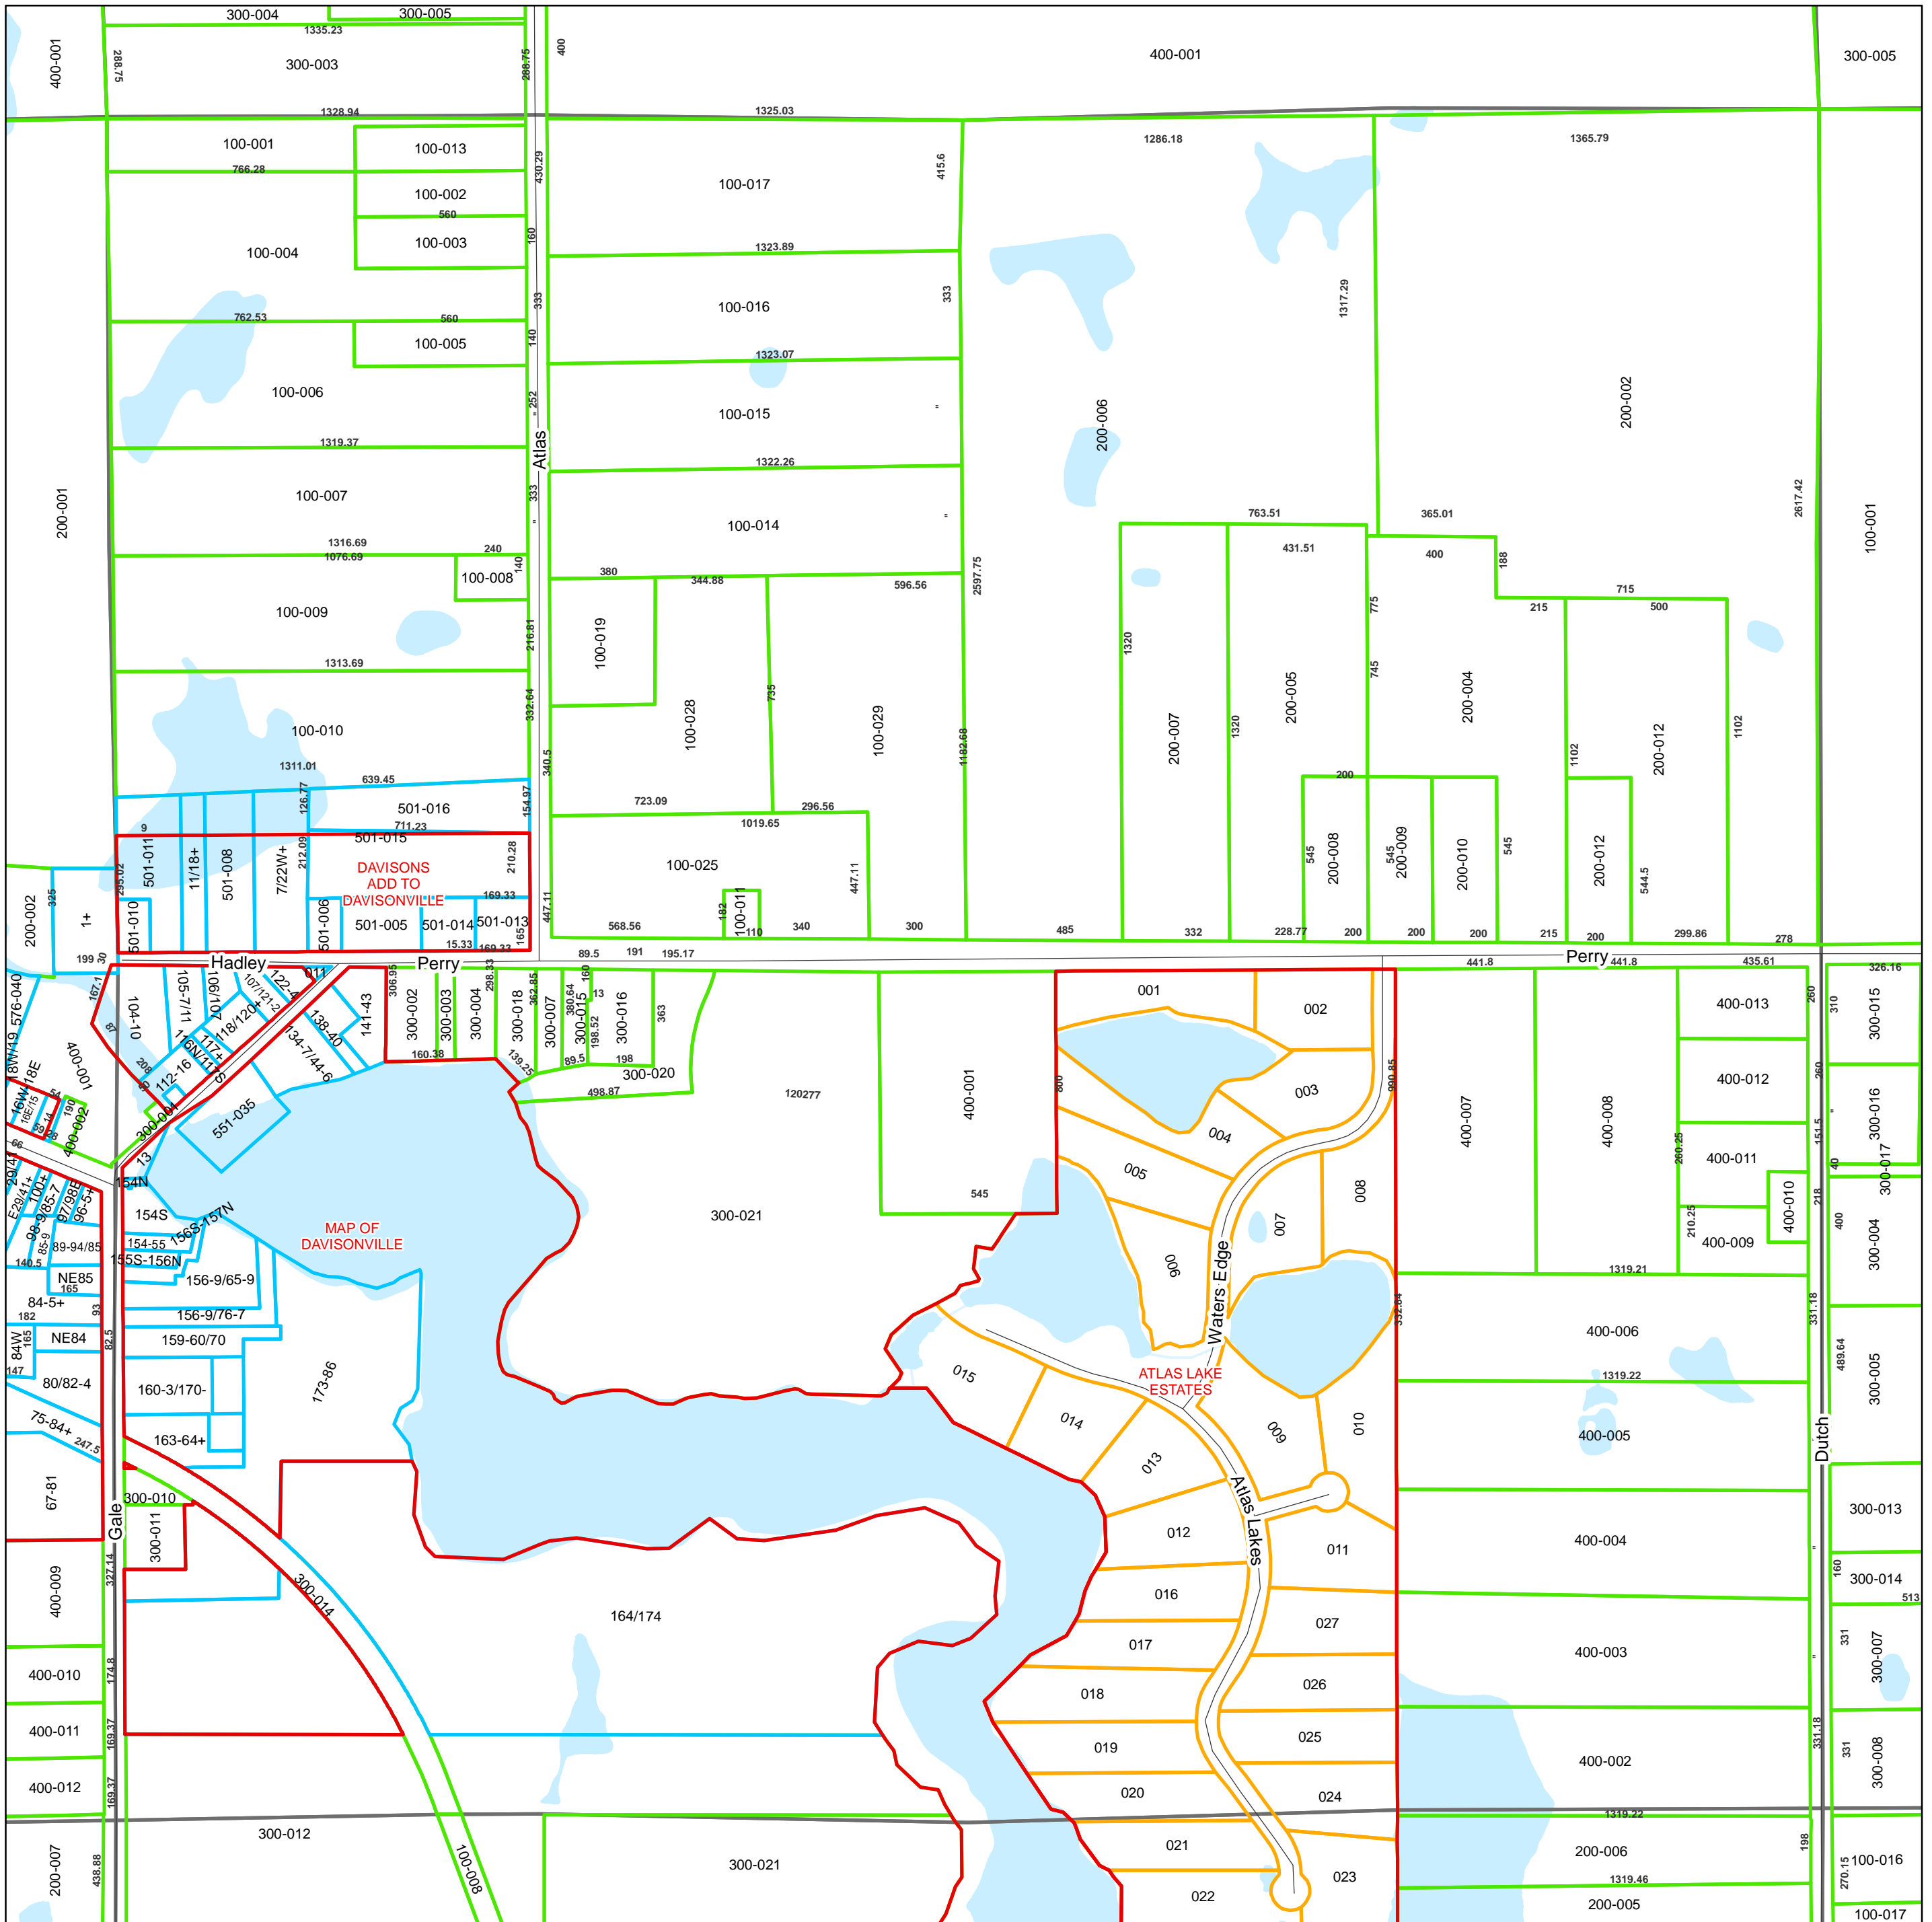

# ATLAS TOWNSHIP SECTION 09

Key

- Roads
- Railroads
- ▭ Subdivision & Condominium Boundary
- ▭ Condominium
- ▭ Lots
- ▭ Tracts

Location

**GENESEE COUNTY**  
MICHIGAN

Tax Parcels for 2022 Mellissa Hayduk, Director

Parcel Information contained on this map is intended to serve as a representation of property records maintained by the Equalization Department and may or may not reflect actual parcel geometry